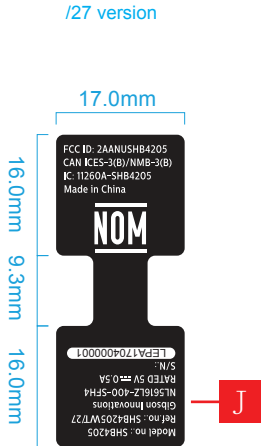

Approbation label

Remark: the approbation label sticker 'H' or 'J' will be wrapped around the right side cable.

Approbation label

Remark: the approbation label sticker 'H' or 'J' will be wrapped around the right side cable.