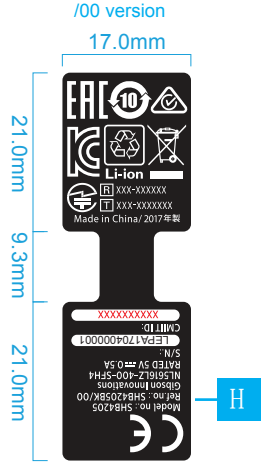

Approbation label

Remark: the approbation label sticker 'H' or 'J' will be wrapped around the right side cable.

Approbation label

Remark: the approbation label sticker 'H' or 'J' will be wrapped around the right side cable.