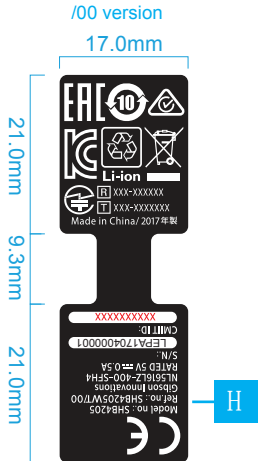

Approbation label

Remark: the approbation label sticker 'H' or 'J' will be wrapped around the right side cable.

Approbation label

Remark: the approbation label sticker 'H' or 'J' will be wrapped around the right side cable.