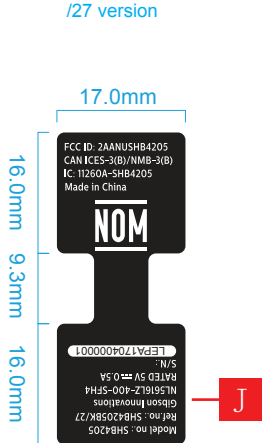

Approbation label

Remark: the approbation label sticker 'H' or 'J' will be wrapped around the right side cable.

Approbation label

Remark: the approbation label sticker 'H' or 'J' will be wrapped around the right side cable.