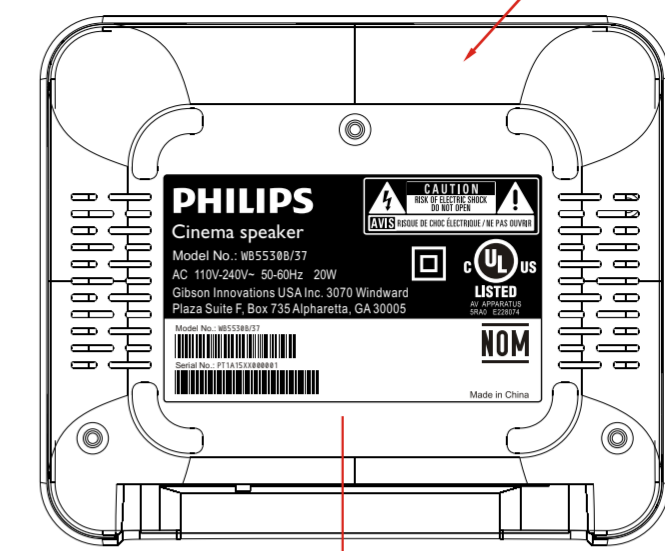

Center SPK_Bottom VIEW

WIRELESS BOX_BOTTOM VIEW

PT1A15XX000001
 Serial number
 Production week
 Production year
 Service code
 OEM fty code

SUBWOOFER Metal panel Back

PT1A1522000001
 Serial number
 Production week
 Production year
 Service code
 OEM fty code