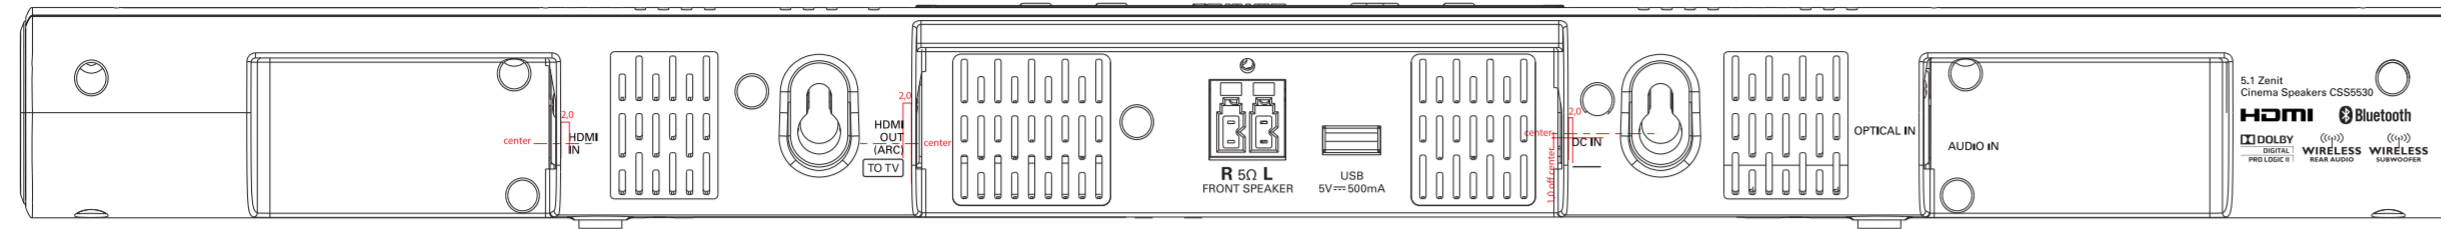

Center SPK_Bottom VIEW

WIRELESS BOX_BOTTOM VIEW

PT1A15XX000001
 Serial number
 Production week
 Production year
 Service code
 OEM fty code

SUBWOOFER Metal panel Back

PT1A1522000001
 Serial number
 Production week
 Production year
 Service code
 OEM fty code