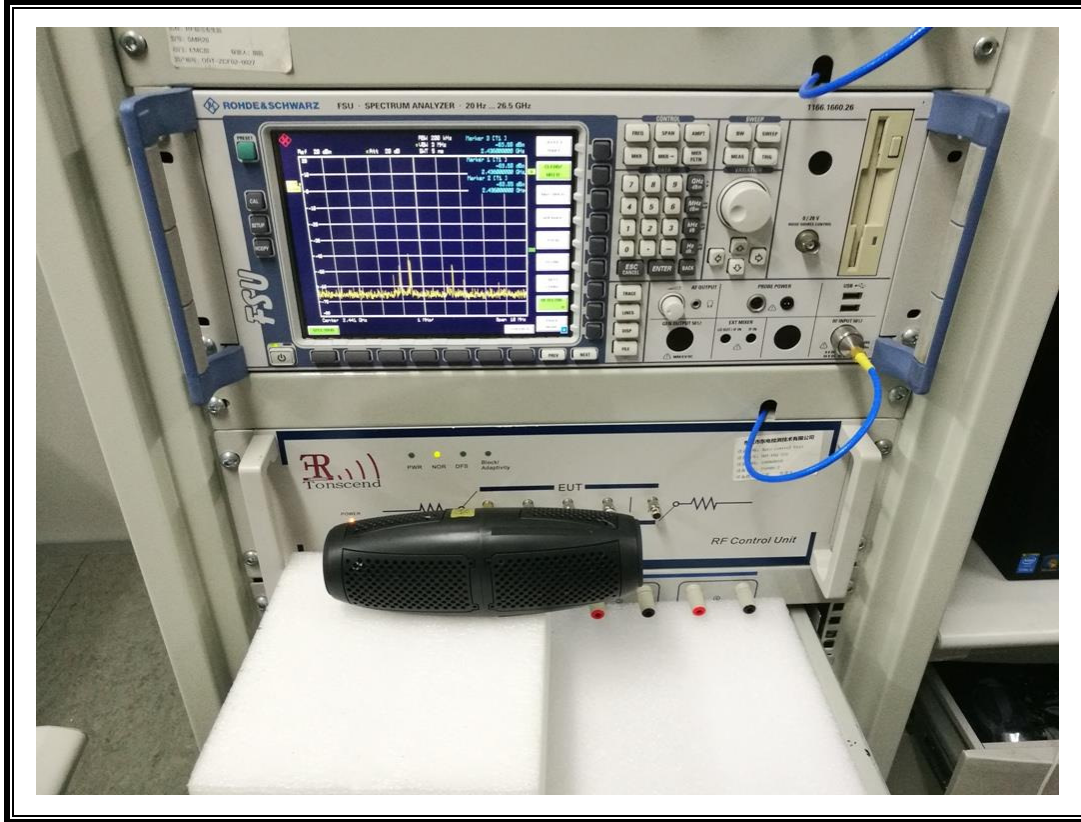

Appendix III

Setup Photographs

ANTENNA PORT CONDUCTED RF MEASUREMENT SETUP

RADIATED RF MEASUREMENT SETUP (30MHz ~ 1 GHz)

RADIATED RF MEASUREMENT SETUP (ABOVE 1 GHz)

POWERLINE CONDUCTED EMISSIONS MEASUREMENT SETUP