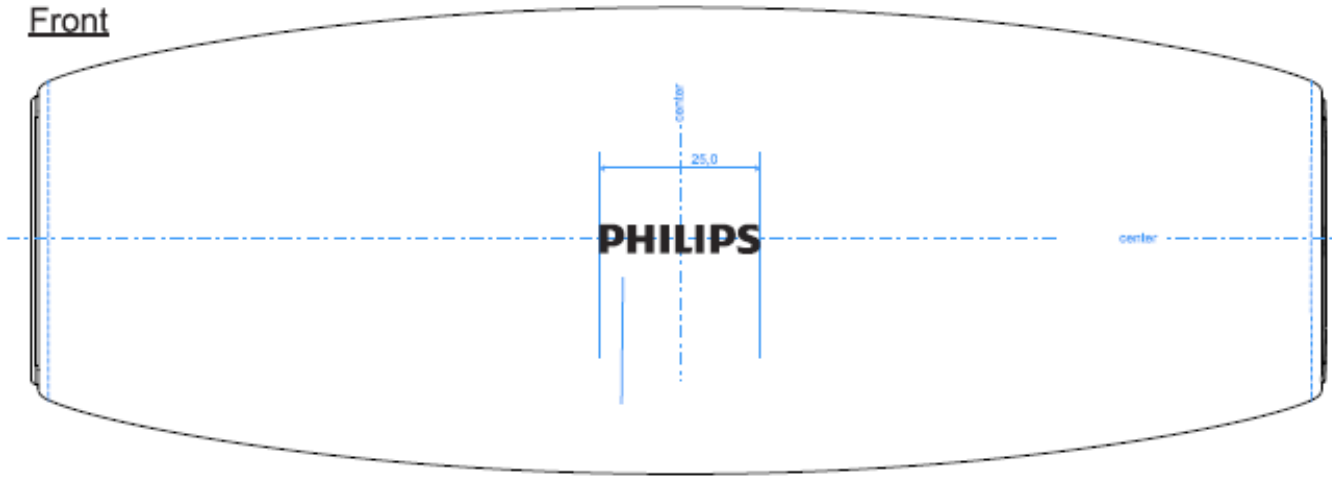

Front

Control panel

Manufactured xx/xx
Model.: BT7900B
S/N:

Manufactured xx/xx
Model.: BT7900A
S/N:

Manufactured xx/xx
Model.: BT7900P
S/N:

Connector inside cover