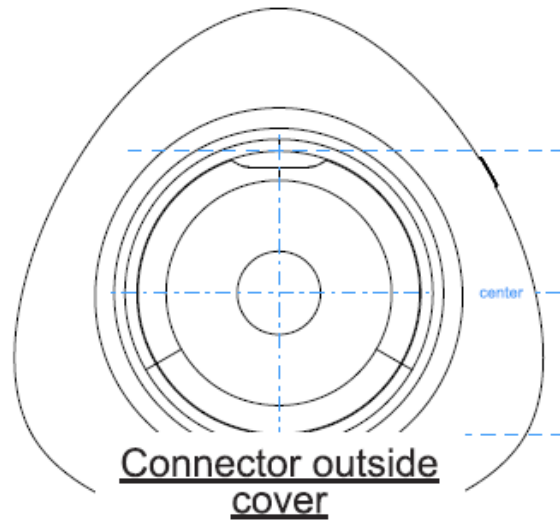

Front

Control panel

Manufactured xx/xx
Model.: BT7900B
S/N:

Manufactured xx/xx
Model.: BT7900A
S/N:

Manufactured xx/xx
Model.: BT7900P
S/N:

Connector inside cover