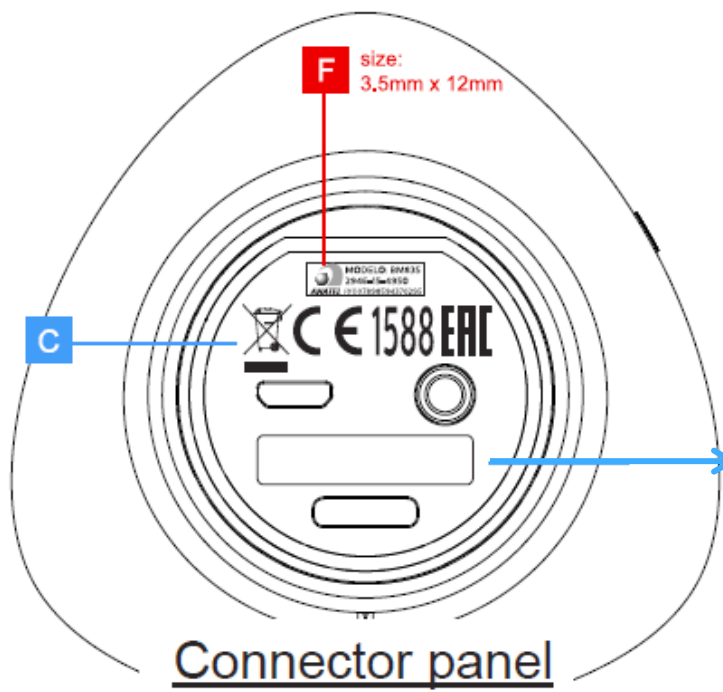

Front

Control panel

Manufactured xx/xx
Model.: BT7900B
S/N:

Manufactured xx/xx
Model.: BT7900A
S/N:

Manufactured xx/xx
Model.: BT7900P
S/N:

Connector inside cover