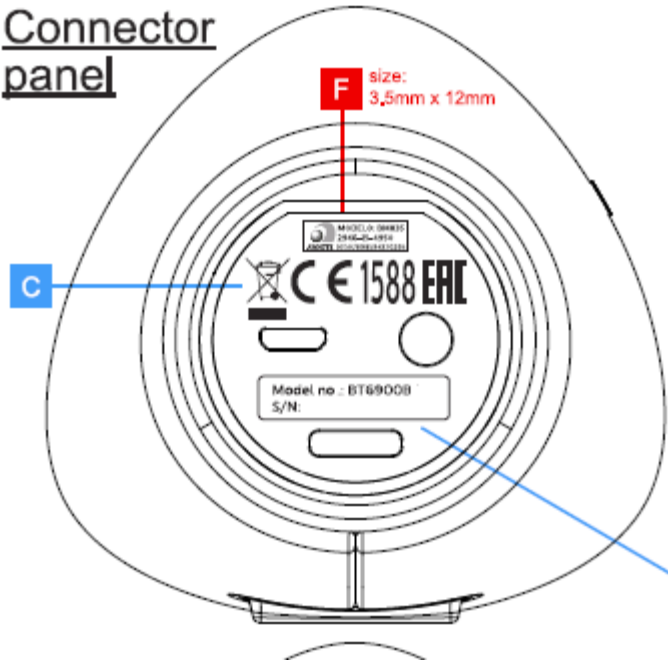

Connector panel

Model no. : BT6900B
S/N:

Model no. : BT6900A
S/N:

Model no. : BT6900P
S/N:

Connector inside cover