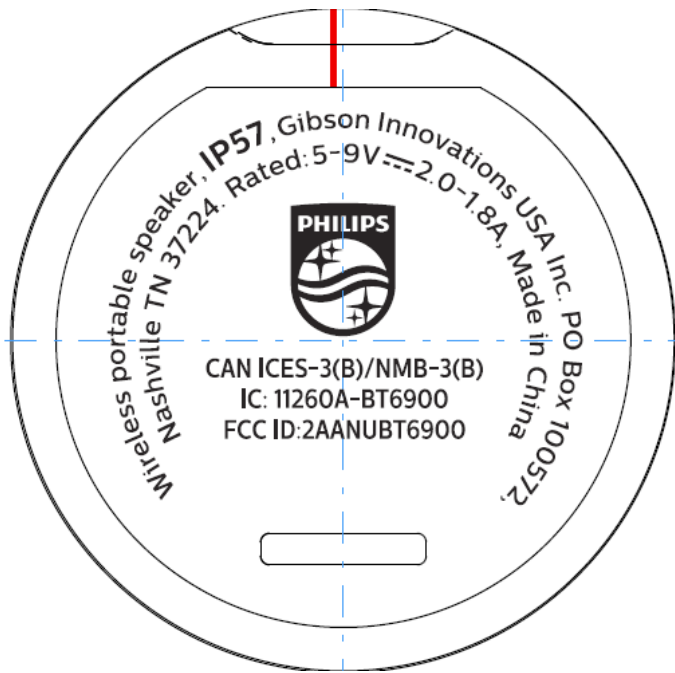

Connector panel

Model no. : BT6900B
S/N:

Model no. : BT6900A
S/N:

Model no. : BT6900P
S/N:

Connector inside cover