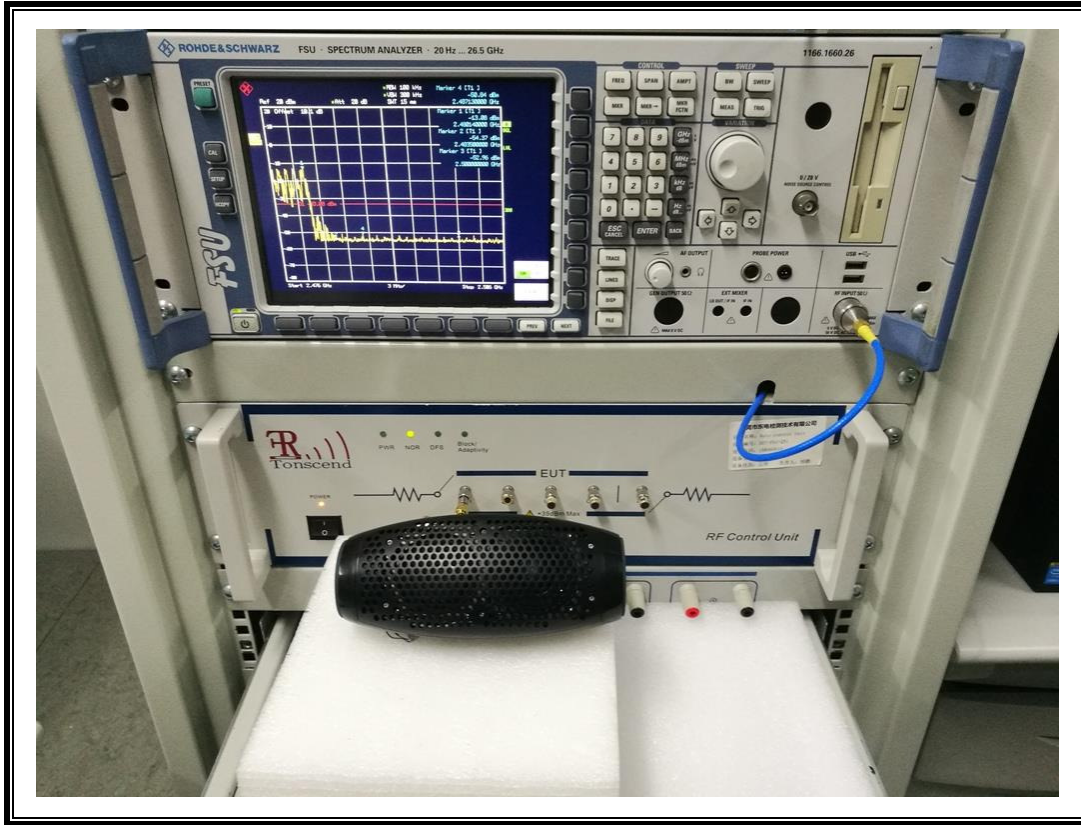

Appendix III

Setup Photographs

For

**“EverPlay” Wireless Portable Speaker
BT6900*/##**

ANTENNA PORT CONDUCTED RF MEASUREMENT SETUP

RADIATED RF MEASUREMENT SETUP (30MHz ~ 1 GHz)

RADIATED RF MEASUREMENT SETUP (ABOVE 1 GHz)

POWERLINE CONDUCTED EMISSIONS MEASUREMENT SETUP