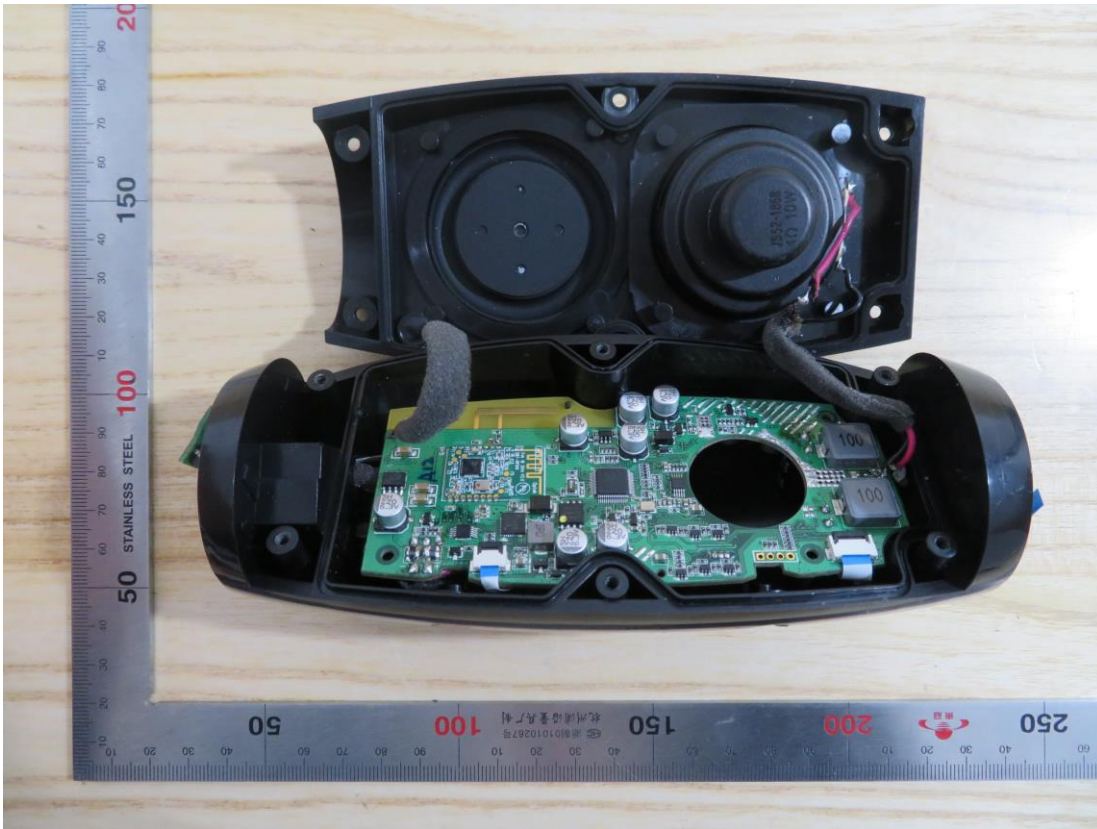

Appendix II

Internal Photographs

For

**“EverPlay” Wireless Portable Speaker
BT6900*/##**

Open View of EUT

Internal View of EUT-1

Internal View of EUT-2

Internal View of EUT-3

Internal View of EUT-4

Internal View of EUT-5

Internal View of EUT-6

Details View of PCB