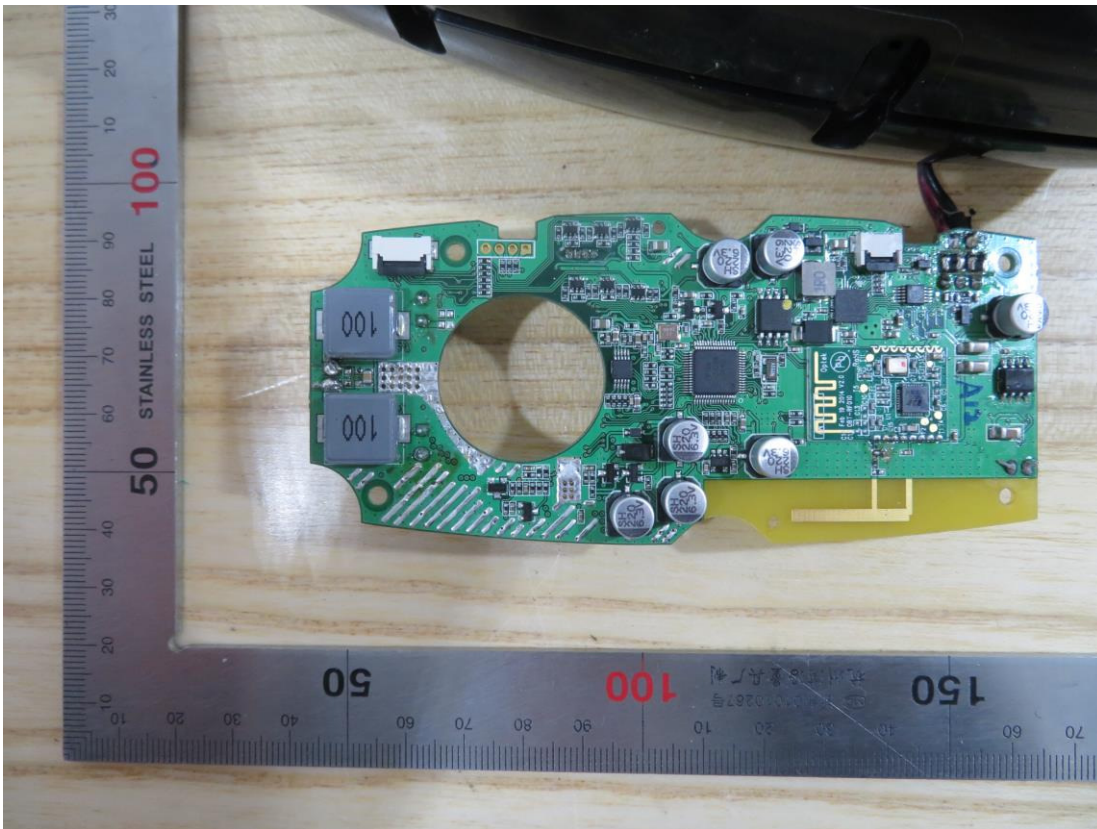

Appendix II

Internal Photographs

For

**“EverPlay” Wireless Portable Speaker
BT6900*/##**

Open View of EUT

Internal View of EUT-1

Internal View of EUT-2

Internal View of EUT-3

Internal View of EUT-4

Internal View of EUT-5

Internal View of EUT-6

Details View of PCB