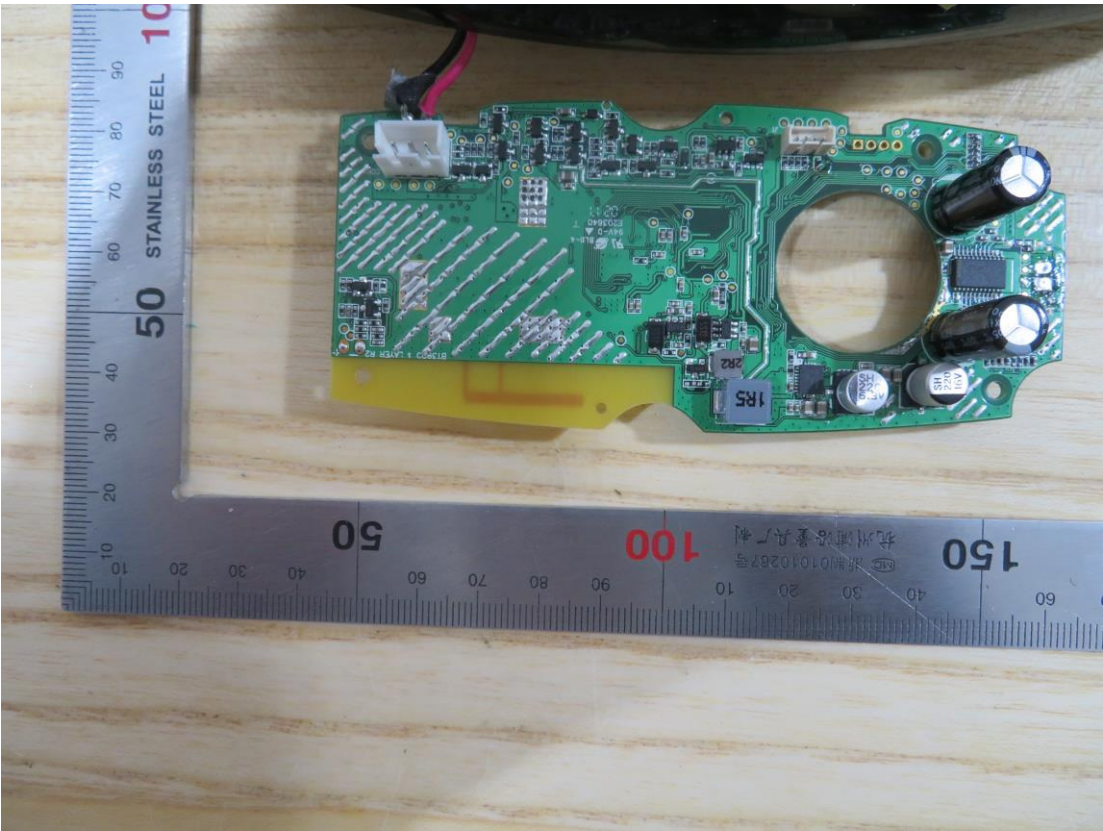

Appendix II

Internal Photographs

For

**“EverPlay” Wireless Portable Speaker
BT6900*/##**

Open View of EUT

Internal View of EUT-1

Internal View of EUT-2

Internal View of EUT-3

Internal View of EUT-4

Internal View of EUT-5

Internal View of EUT-6

Details View of PCB