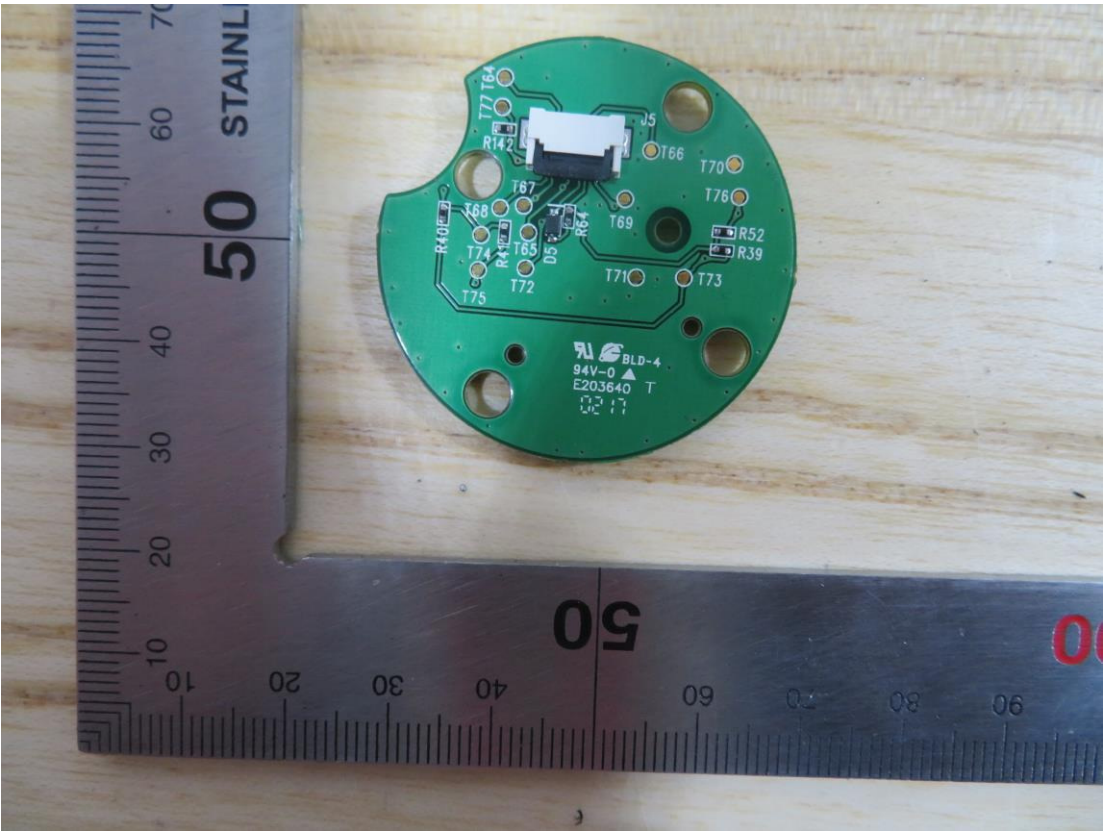

Appendix II

Internal Photographs

For

**“EverPlay” Wireless Portable Speaker
BT6900*/##**

Open View of EUT

Internal View of EUT-1

Internal View of EUT-2

Internal View of EUT-3

Internal View of EUT-4

Internal View of EUT-5

Internal View of EUT-6

Details View of PCB