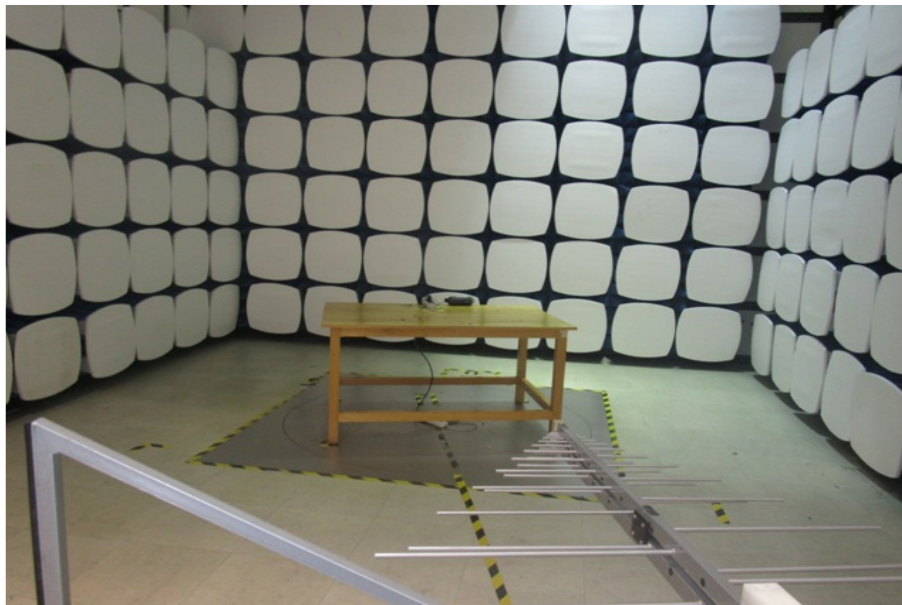

1 Photographs - EUT Test Setup

Test model No.: BT6000B/37

1.1 Conducted Emission

1.2 Radiated Emission

1.3 Radiated Spurious Emission