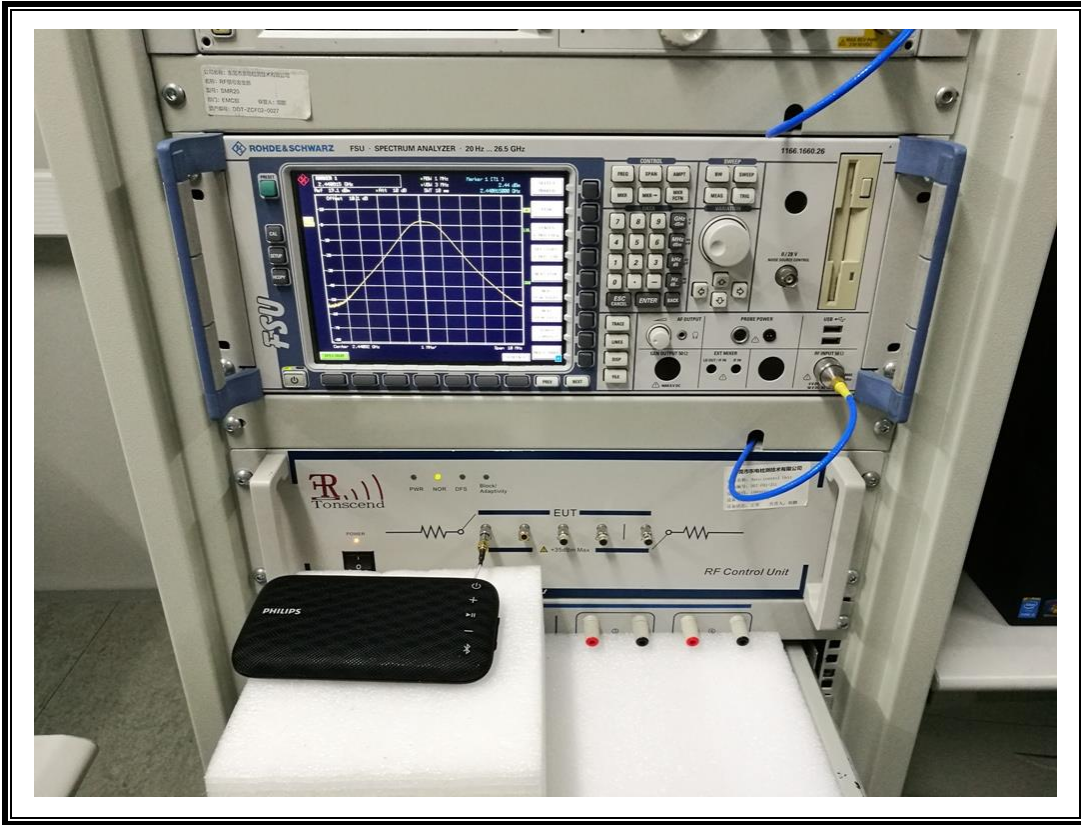

# ANTENNA PORT CONDUCTED RF MEASUREMENT SETUP

RADIATED RF MEASUREMENT SETUP (30MHz ~ 1 GHz)

RADIATED RF MEASUREMENT SETUP (ABOVE 1 GHz)