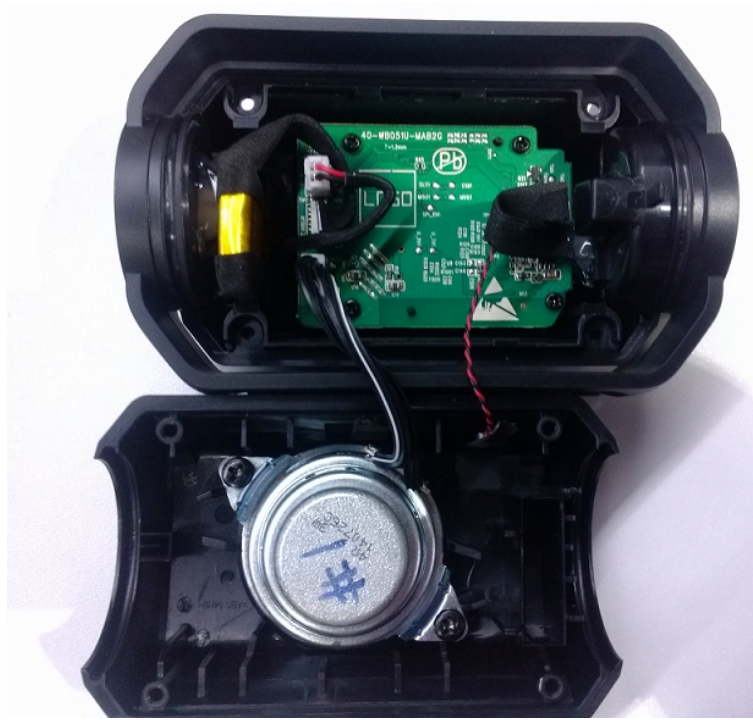

**Photographs of EUT
IC ID: 11260A-BT2200**

Inside View of EUT

Inner Circuit Top View

**Photographs of EUT
IC ID: 11260A-BT2200**

Inner Circuit Bottom View

Inner Circuit Top View

**Photographs of EUT
IC ID: 11260A-BT2200**

Inner Circuit Bottom View

Inner Circuit Top View

Photographs of EUT
IC ID: 11260A-BT2200

Inner Circuit Bottom View