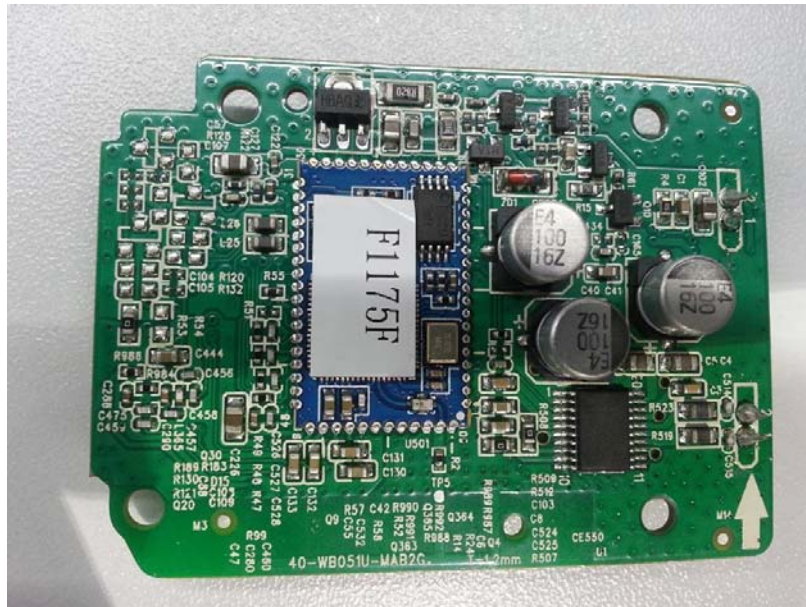

**Photographs of EUT
IC ID: 11260A-BT2200**

Inside View of EUT

Inner Circuit Top View

**Photographs of EUT
IC ID: 11260A-BT2200**

Inner Circuit Bottom View

Inner Circuit Top View

**Photographs of EUT
IC ID: 11260A-BT2200**

Inner Circuit Bottom View

Inner Circuit Top View

Photographs of EUT
IC ID: 11260A-BT2200

Inner Circuit Bottom View