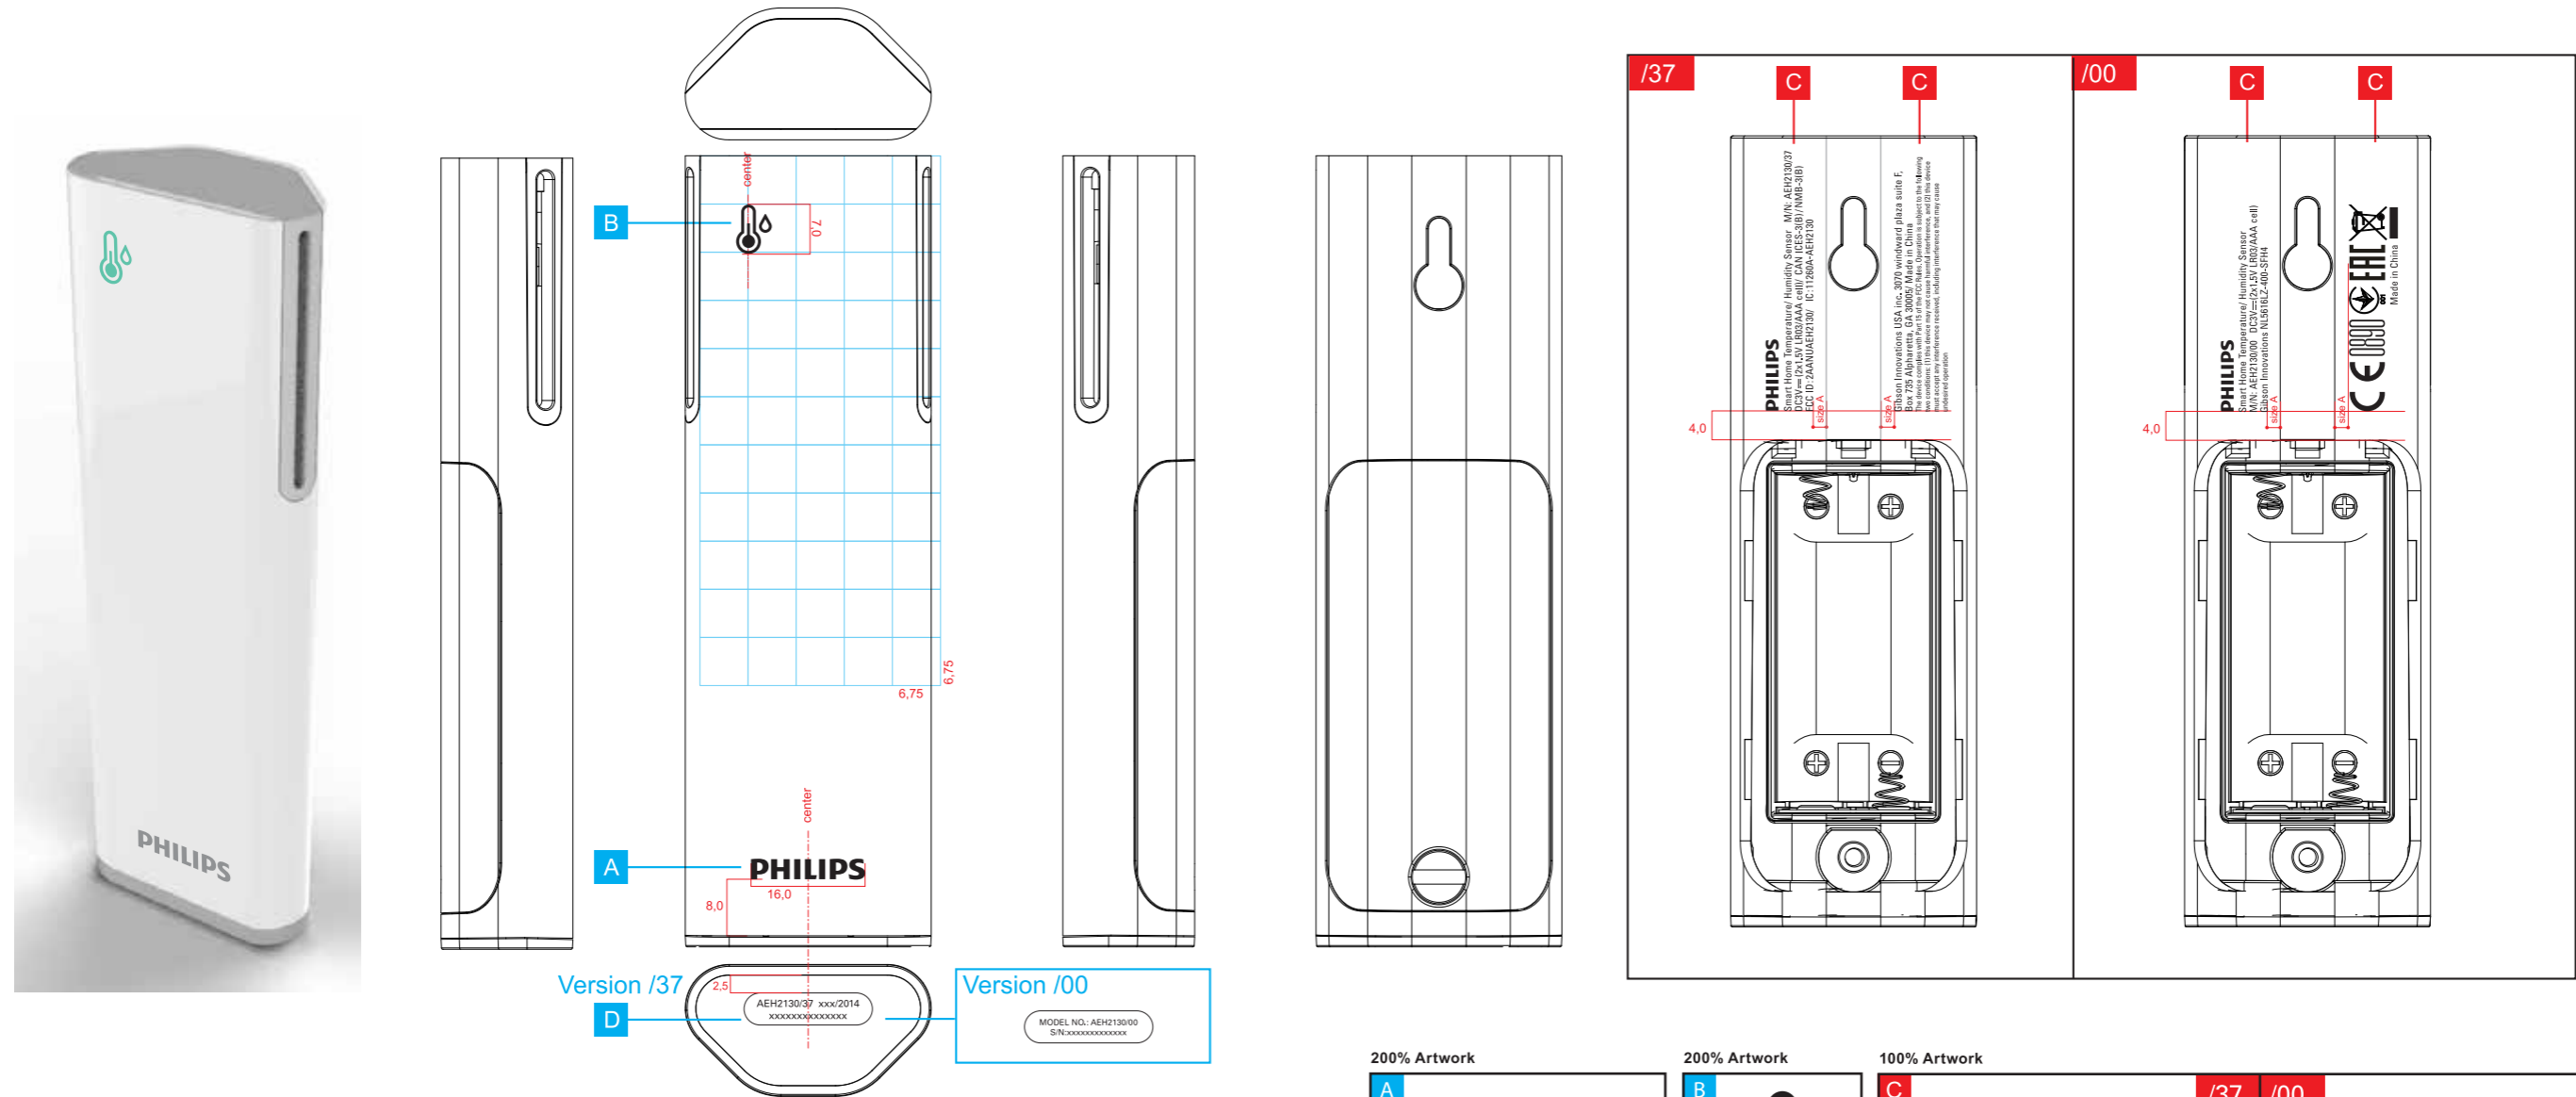

PART	COLOUR	TECHNIQUE	CHANGES / REMARKS	VER
A PHILIPS branding	PMS 429C	Silkscreen	V2.0: updated size	2.0
B Smart Home graphics	PMS 3395C	Silkscreen	V2.0: updated size	2.0
C Approbation graphic	PMS 428C	Silkscreen	V3.0: updated silkscreen color to reduce contrast v4.0: updated information as per input; v5.0: added missing text of FCC statement v6.0: Add text model to meet compliance application	6.0
D SN and date code label	PMS cool grey 7C on transparent background	Transparent clear sticker, matte surface	Transparent sticker with no printing background	1.0

WOOX INNOVATIONS

Template version 1.0 | WX - B - 019 - 05 | Confidential

Version history

PRODUCT GRAPHIC DRAWINGS

Scale:100%
Unit: mm

Version	Summary of updates	Approved for use by	Date	Version	Summary of updates	Approved for use by	Date
v0.1	First PGD	Rafael Tamsiran	10/02/2013	v5.0	Updated missing text	Kancie Mong	2015/03/04
v0.2	Updated PGD	Rafael Tamsiran	01/07/2013	v6.0	Add text model to meet compliance application	Kancie Mong	2015/03/25
v1.0	Updated as per latest commercial input	Kancie Mong	24/11/2014
v2.0	Updated Branding and icon size for better alignment within range	Kancie Mong	16/12/2014
v3.0	Updated approbation silkscreen color	Kancie Mong	16/01/2015
v4.0	Updated address; FCC & IC statement	Kancie Mong	11/02/2015