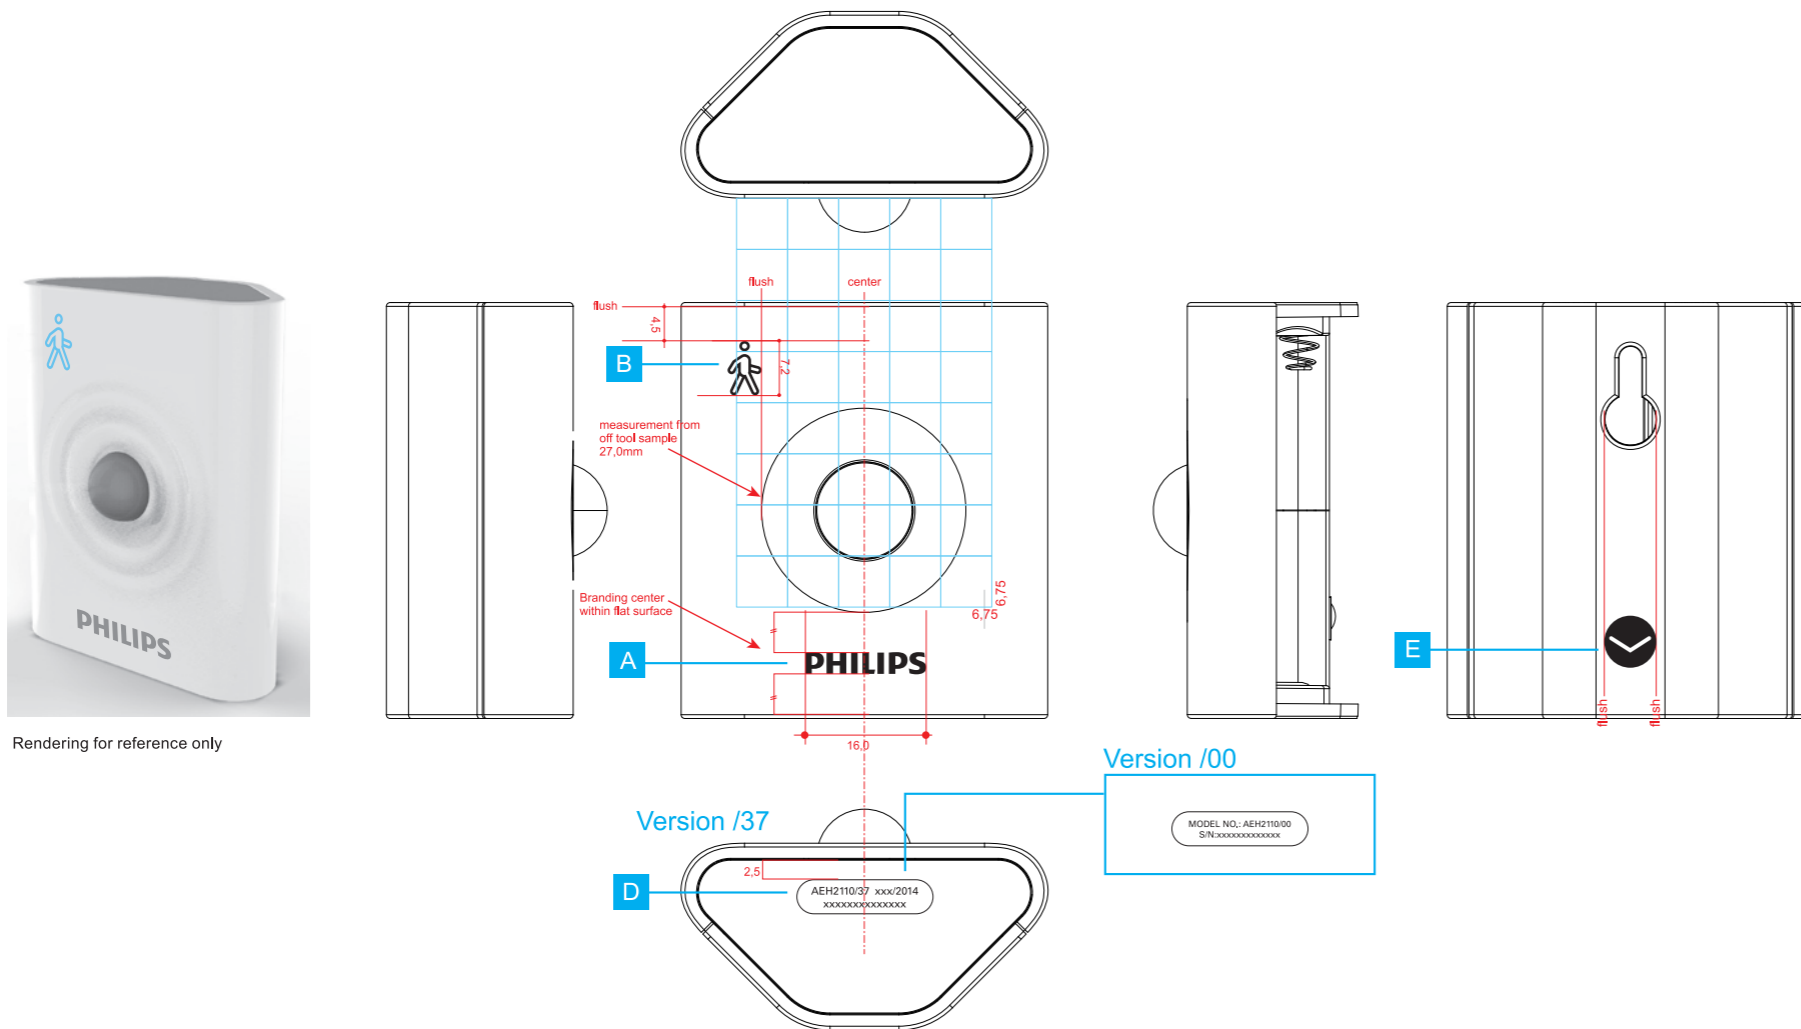

PART	COLOUR	TECHNIQUE	CHANGES / REMARKS	VER
A PHILIPS branding	PMS 429C	Silkscreen	v2.0: updated location due to supplier line drawing doesn't reflect real size	2.0
B Smart Home graphics	PMS 298C	Silkscreen	v2.0: updated size and location due to supplier line drawing doesn't reflect real size	2.0
C Approbation graphic	Black text	Sticker	v3.0: updated color and material as per sample. v4.0: Updated information as per input. v5.0: added missing text of FCC statement. v6.0: added text model to meet compliance application	6.0
D SN and date code label	PMS cool grey 7C on transparent background	Transparent clear sticker, matte surface	Transparent sticker with no printing background	1.0
E Arrow symbol	--	Recess and raised symbol; Recess and raised same texture, refer to MUS # 5	v3.0: added symbol as per commercial request. v4.0: Added reminder for supplier	4.0

WOOX INNOVATIONS

Template version 1.0 | WX - B - 019 - 05 | Confidential

Version history

PRODUCT GRAPHIC DRAWINGS

Scale: 100%
Unit: mm

Version	Summary of updates	Approved for use by	Date	Version	Summary of updates	Approved for use by	Date
v0.1	First PGD	Rafael Tamsiran	10/02/2013	v5.0	Add missing text	Kancie Mong	2015/03/04
v0.2	Updated PGD	Rafael Tamsiran	01/07/2013	v6.0	Add text model to meet compliance application	Kancie Mong	2015/03/25
v1.0	Updated as per latest commercial input	Kancie Mong	24/11/2014
v2.0	Updated with correct measurement from off tool sample	Kancie Mong	24/11/2014
v3.0	Updated info as per commercial brief	Kancie Mong	16/01/2015
v4.0	Updated address; FCC & IC statement	Kancie Mong	11/02/2015