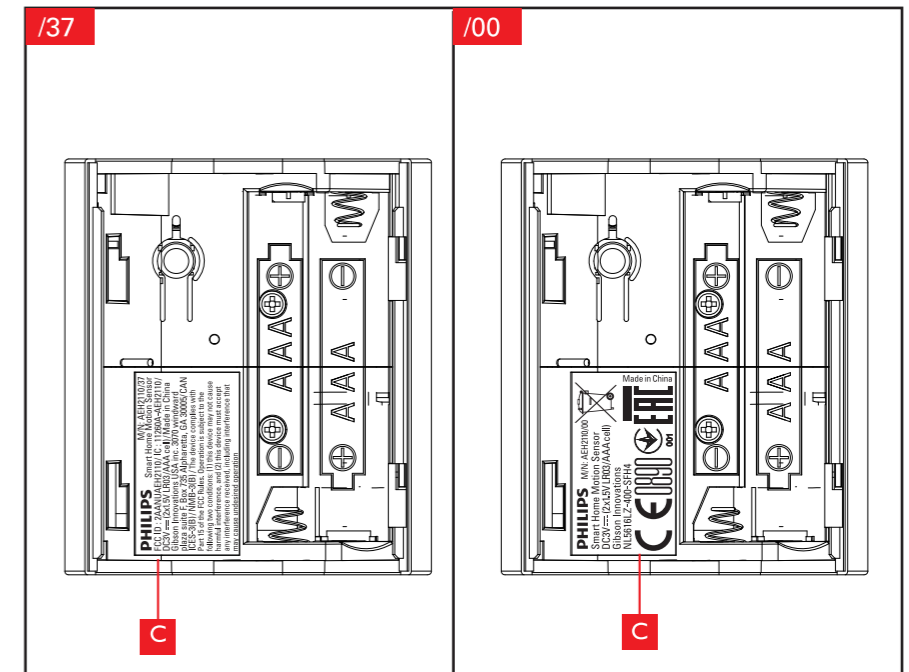

PART	COLOUR	TECHNIQUE	CHANGES / REMARKS	VER
A PHILIPS branding	PMS 429C	Silkscreen	v2.0: updated location due to supplier line drawing doesn't reflect real size	2.0
B Smart Home graphics	PMS 298C	Silkscreen	v2.0: updated size and location due to supplier line drawing doesn't reflect real size	2.0
C Approbation graphic	Black text	Sticker	v3.0: updated color and material as per sample. v4.0: Updated information as per input. v5.0: added missing text of FCC statement. v6.0: added text model to meet compliance application	6.0
D SN and date code label	PMS cool grey 7C on transparent background	Transparent clear sticker, matte surface	Transparent sticker with no printing background	1.0
E Arrow symbol	--	Recess and raised symbol; Recess and raised same texture, refer to MUS # 5	v3.0: added symbol as per commercial request. v4.0: Added reminder for supplier	4.0

WOOX INNOVATIONS

Template version 1.0 | WX - B - 019 - 05 | Confidential

Version history

PRODUCT GRAPHIC DRAWINGS

Scale: 100%
Unit: mm

Version	Summary of updates	Approved for use by	Date	Version	Summary of updates	Approved for use by	Date
v0.1	First PGD	Rafael Tamsiran	10/02/2013	v5.0	Add missing text	Kancie Mong	2015/03/04
v0.2	Updated PGD	Rafael Tamsiran	01/07/2013	v6.0	Add text model to meet compliance application	Kancie Mong	2015/03/25
v1.0	Updated as per latest commercial input	Kancie Mong	24/11/2014
v2.0	Updated with correct measurement from off tool sample	Kancie Mong	24/11/2014
v3.0	Updated info as per commercial brief	Kancie Mong	16/01/2015
v4.0	Updated address; FCC & IC statement	Kancie Mong	11/02/2015