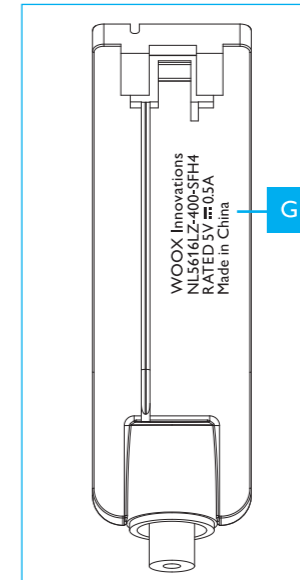

Headband slider cap (LHS)

Extension arm (LHS)

Outer headband (LHS)

Outer headband (RHS)

Extension arm (RHS)

Headband slider cap (RHS)

Scale 2 : 1 (for reference only)

/00 version

/27 version

Volume control

USB charging cable