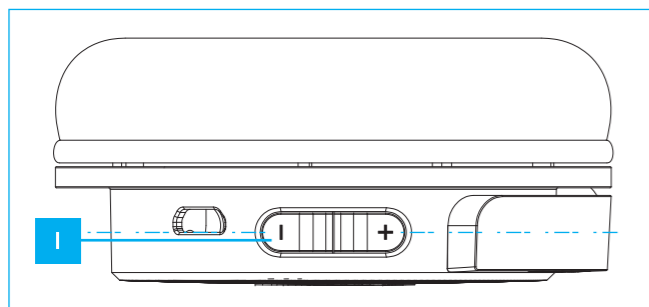

Headband slider cap (LHS)

Extension arm (LHS)

Outer headband (LHS)

Outer headband (RHS)

Extension arm (RHS)

Headband slider cap (RHS)

Scale 2 : 1 (for reference only)

/00 version

/27 version

Volume control

USB charging cable