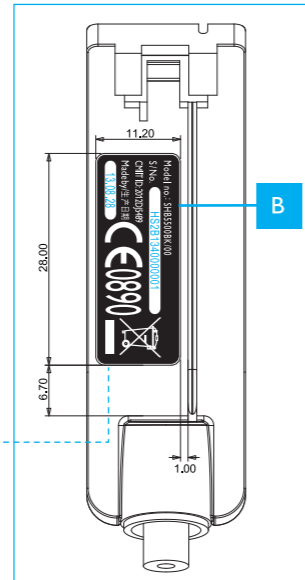

| VERS       | CREATED BY                   | SUMMARY OF UPDATES               | APPROVED FOR USE BY                            | DATE                               | PROJECT TEAM  | GENERAL                            |
|------------|------------------------------|----------------------------------|--|------------------------------------|---|------------------------------------|
| 1.0<br>2.0 | 1.0: May Lue<br>2.0: May Lue | 1.0: 1st release<br>2.0: updated | 1.0: Timothy Homewood<br>2.0: Timothy Homewood | 1.0: 2014 03 13<br>2.0: 2014 03 26 | Product Design Project Lead: Timothy Homewood<br>Trends, material and finishing: Yannick Lenormand<br>ProdM: Jessica Lee<br>I&D Project Manager: Calvin Lee | SCALE:<br>100%<br><br>UNITS:<br>mm |

Headband slider cap (LHS)

Extension arm (LHS)

Outer headband (LHS)

Outer headband (RHS)

Extension arm (RHS)

Headband slider cap (RHS)

Scale 2 : 1 (for reference only)

/00 version

/27 version

Volume control

USB charging cable