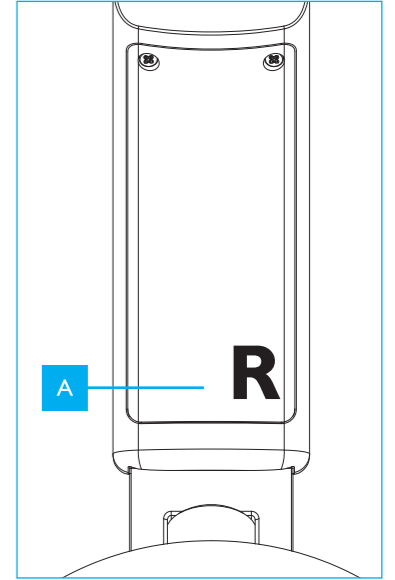

Headband slider cap (LHS)

Extension arm (LHS)

Outer headband (LHS)

Outer headband (RHS)

Extension arm (RHS)

Headband slider cap (RHS)

Scale 2 : 1 (for reference only)

/00 version

/27 version

Volume control

USB charging cable