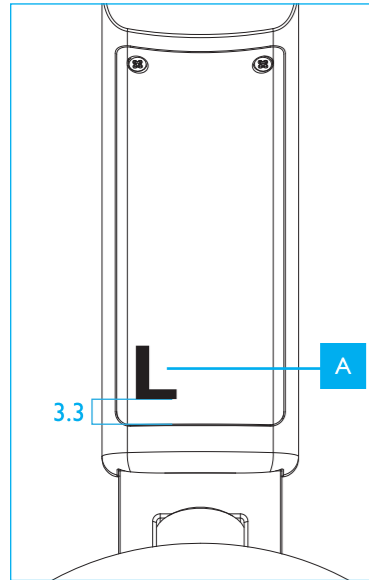

| VERS       | CREATED BY                   | SUMMARY OF UPDATES               | APPROVED FOR USE BY                            | DATE                               | PROJECT TEAM  | GENERAL                            |
|------------|------------------------------|----------------------------------|--|------------------------------------|---|------------------------------------|
| 1.0<br>2.0 | 1.0: May Lue<br>2.0: May Lue | 1.0: 1st release<br>2.0: updated | 1.0: Timothy Homewood<br>2.0: Timothy Homewood | 1.0: 2014 03 13<br>2.0: 2014 03 26 | Product Design Project Lead: Timothy Homewood<br>Trends, material and finishing: Yannick Lenormand<br>ProdM: Jessica Lee<br>I&D Project Manager: Calvin Lee | SCALE:<br>100%<br><br>UNITS:<br>mm |

Headband slider cap (LHS)

Extension arm (LHS)

Outer headband (LHS)

Outer headband (RHS)

Extension arm (RHS)

Headband slider cap (RHS)

Scale 2 : 1 (for reference only)

/00 version

/27 version

Volume control

USB charging cable