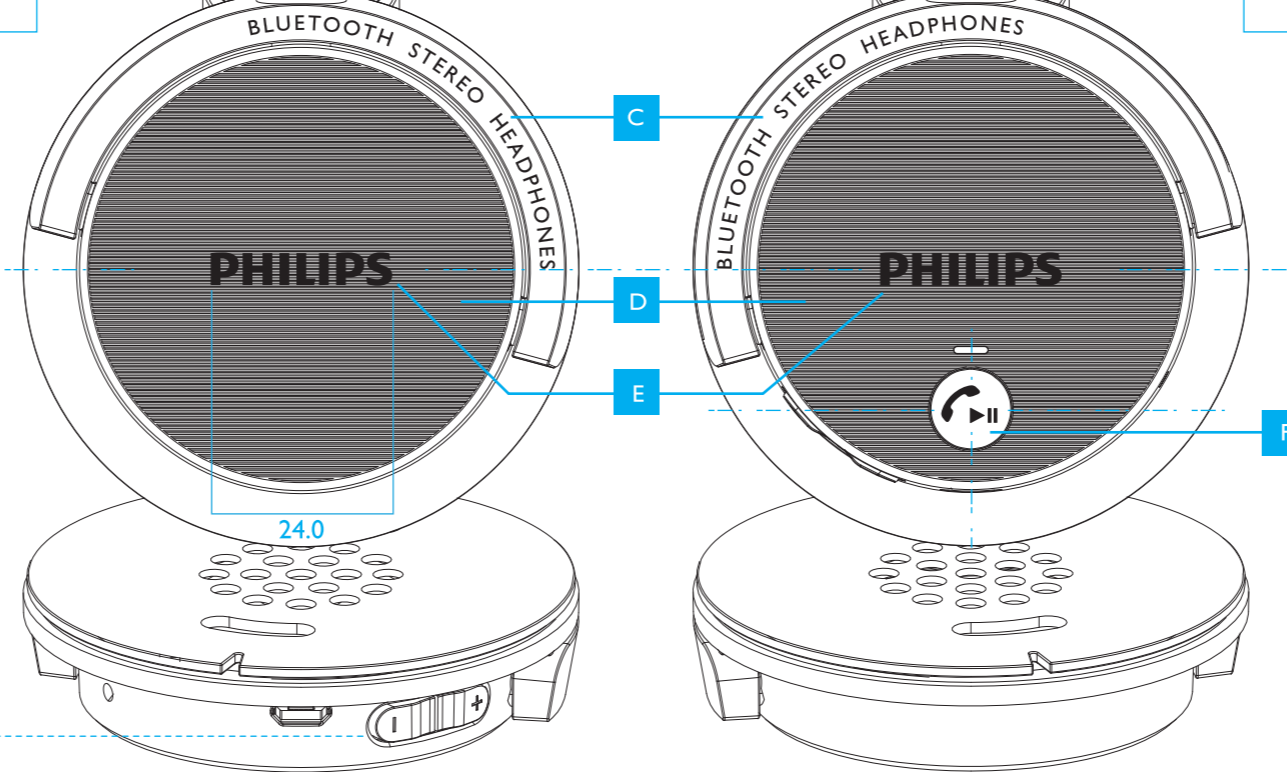

Headband slider cap (LHS)

Extension arm (LHS)

Outer headband (LHS)

Outer headband (RHS)

Extension arm (RHS)

Headband slider cap (RHS)

Scale 2 : 1 (for reference only)

/00 version

/27 version

Volume control

USB charging cable