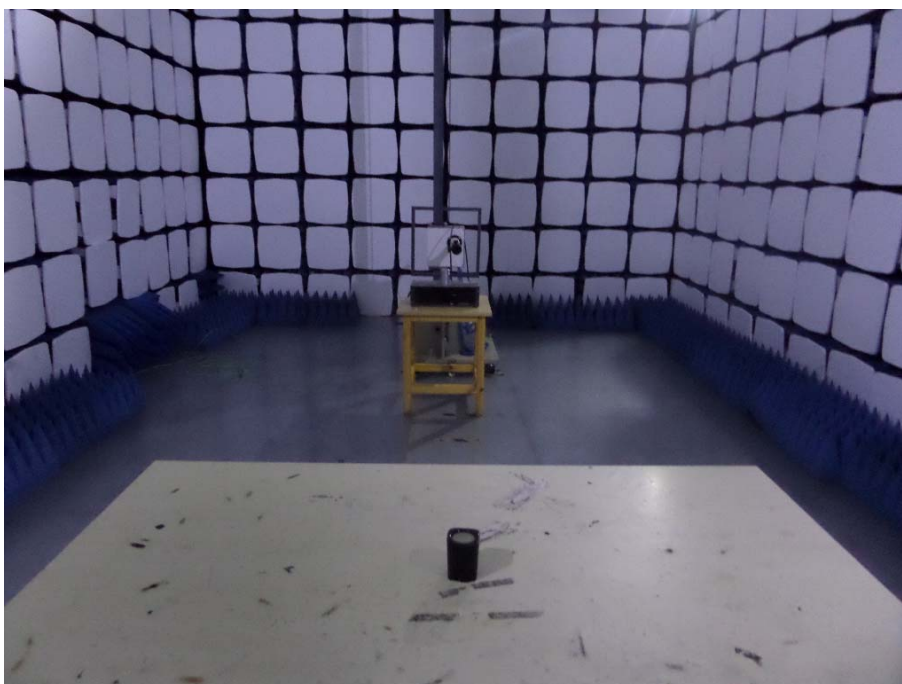

EXHIBIT 4 - TEST SETUP PHOTOGRAPHS

Conducted Emission Test Setup

Radiation Emission Test Setup (Below 30MHz)

Radiation Emission Test Setup (30MHz to 1GHz)

Radiation Emission Test Setup (Above 1GHz)