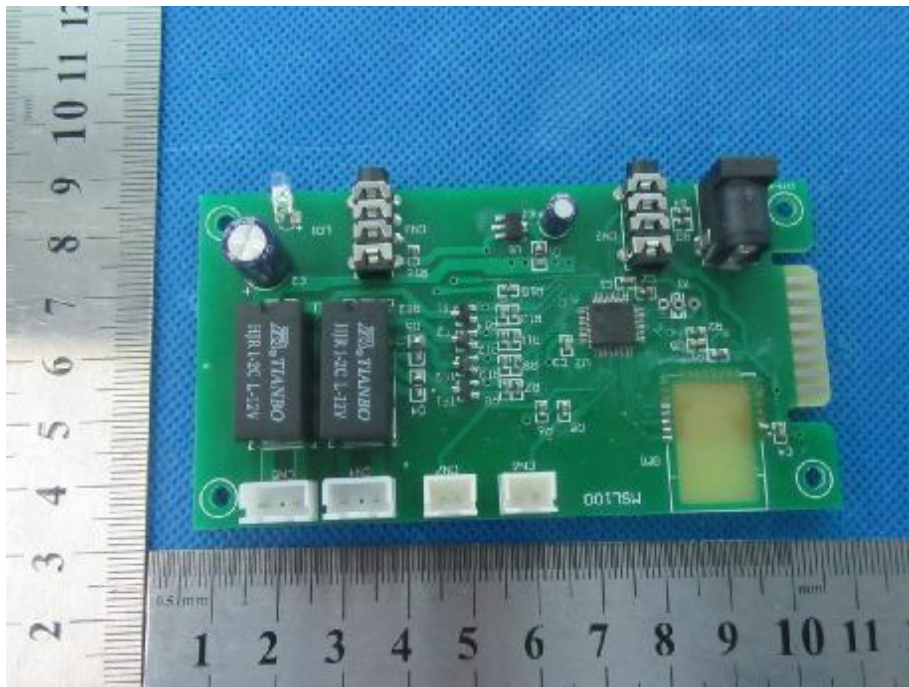

Antenna location

MT254xCoreS-V1.2

0.5 mm

2  
3  
4  
5  
6

1  
2  
3  
4