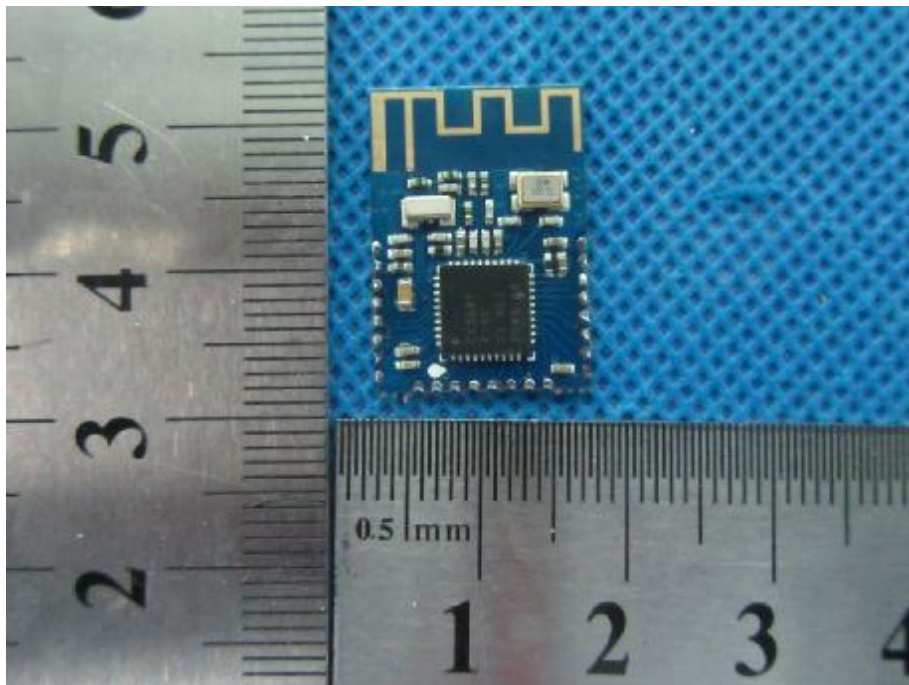

Antenna location

MT254xCoreS-V1.2

0.5 mm

2  
3  
4  
5  
6

1  
2  
3  
4