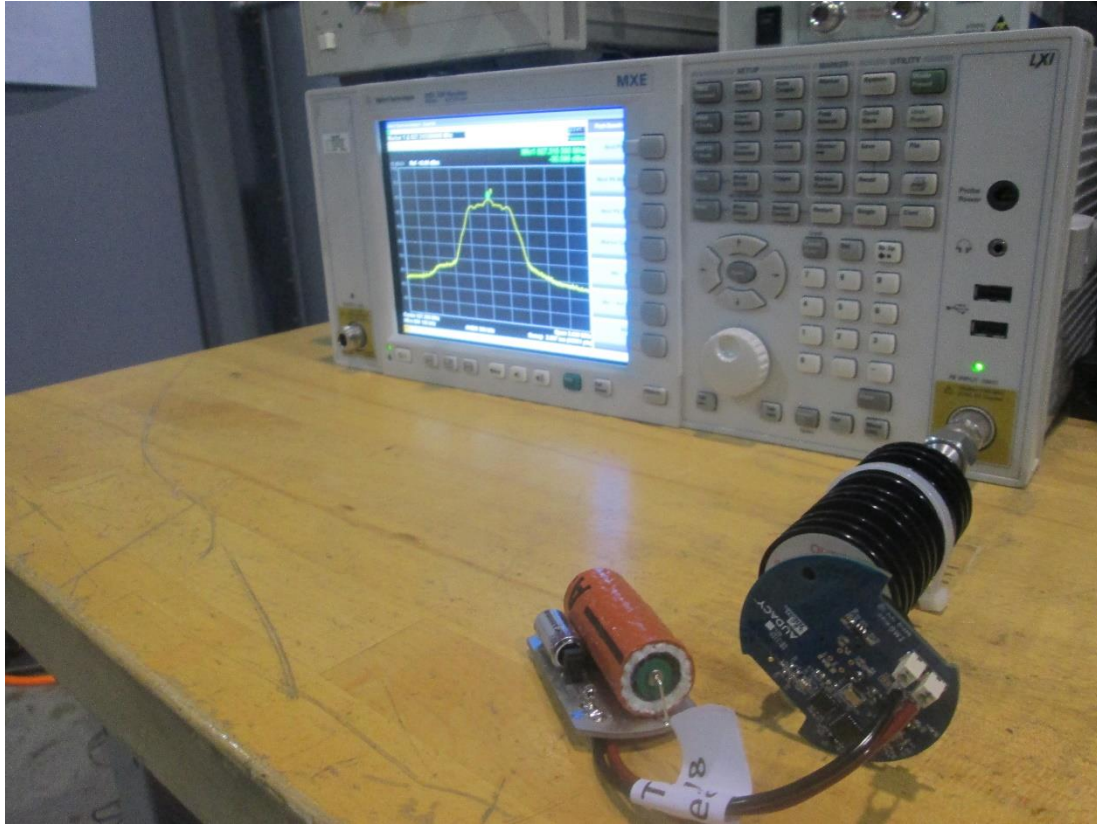

30MHz-1GHz

1-6GHz

6-10GHz

X Orientation

FCC ID: 2AAMXLS1403  
IC: 11250A-LS1403

Y Orientation

Z Orientation

FCC ID: 2AAMXLS1403  
IC: 11250A-LS1403

Antenna Port