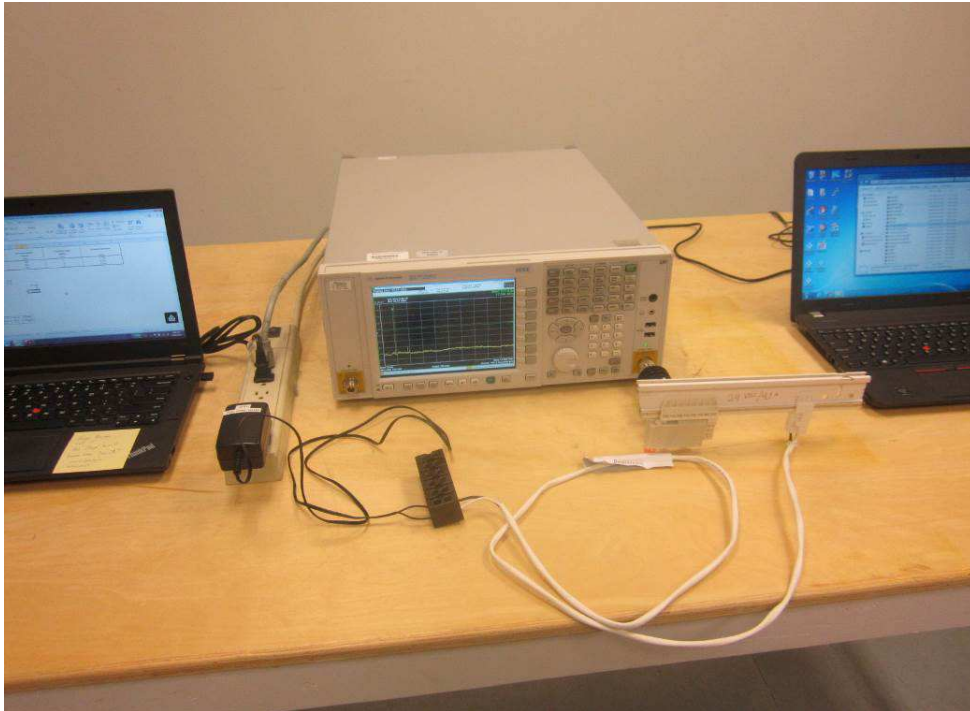

FCC ID: 2AAMXESCGRID1000  
IC: 11250A-ESCGRID1000

**Conducted Testing at Antenna port (Test Set up Overview)**

**Conducted Testing at Antenna port (Closed up View)**

FCC ID: 2AAMXESCGRID1000  
IC: 11250A-ESCGRID1000

**Radiated Emissions – Mid range**

**Radiated Emissions – 1 to 6 GHz**

FCC ID: 2AAMXESCGRID1000  
IC: 11250A-ESCGRID1000

**Radiated Emissions – 6 to 10 GHz**