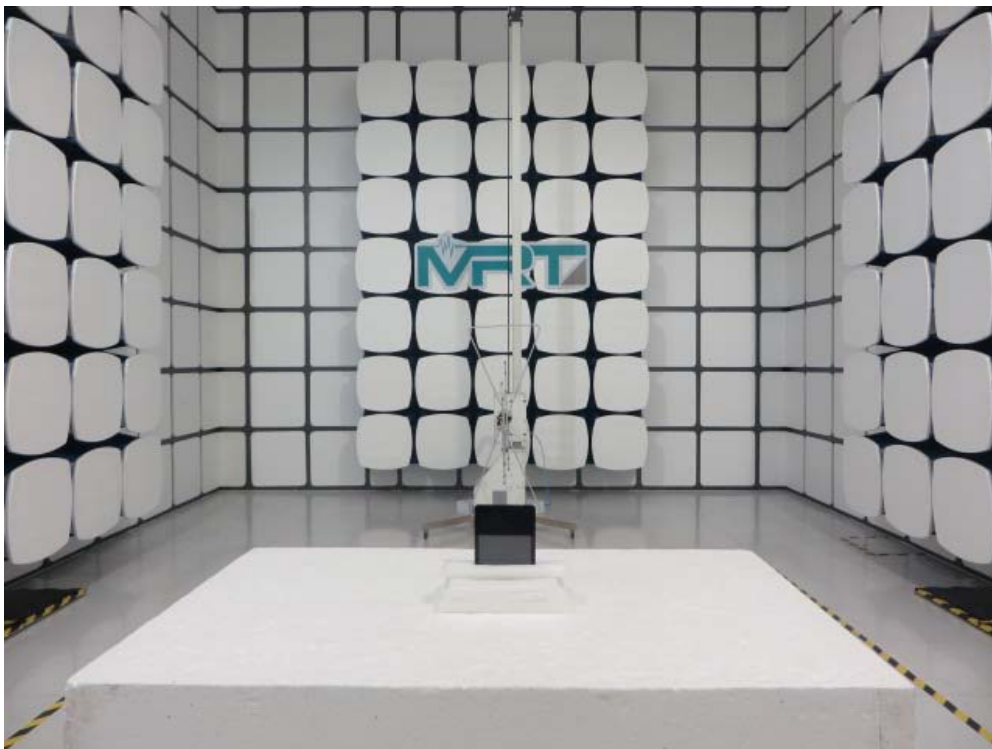

## FCC Part15C Test Setup Photo

Description: Front view of Conducted Emission Test Setup

Description: Back view of Conducted Emission Test Setup

Description: Radiated Emission Test Setup for 9kHz ~ 30MHz

Description: Radiated Emission Test Setup for 30MHz ~ 1GHz

Description: Radiated Emission Test Setup for 1GHz ~ 18GHz

Description: Radiated Emission Test Setup for 18GHz ~ 40GHz