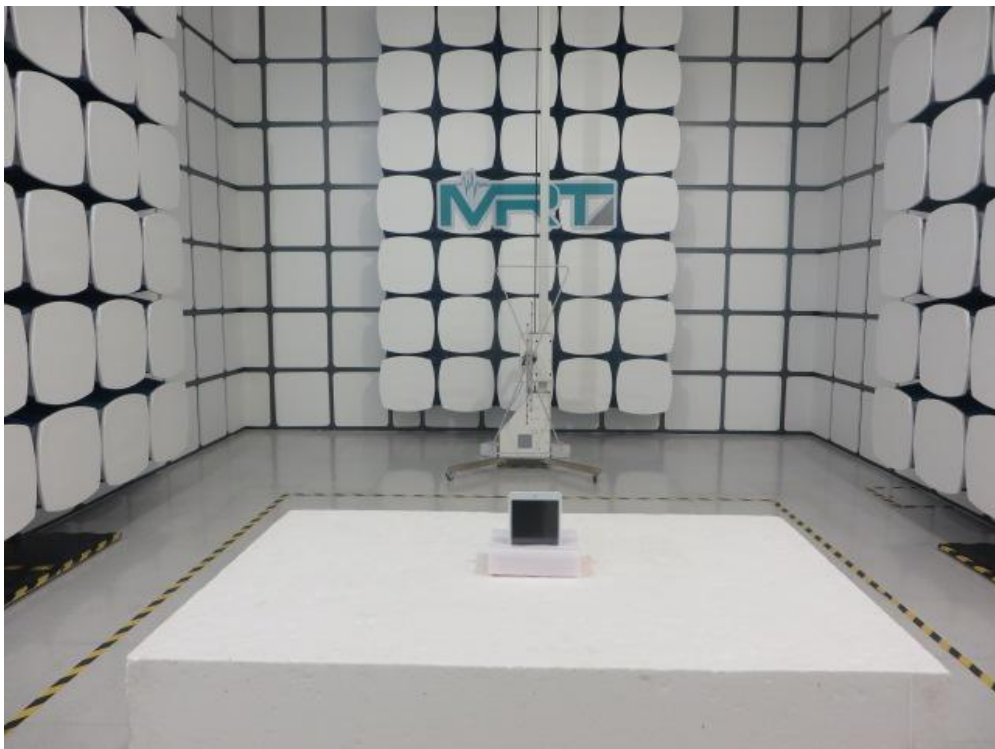

FCC Part15C Test Setup Photo

Description: Front view of Conducted Emission Test Setup

Description: Back view of Conducted Emission Test Setup

Description: Radiated Emission Test Setup for 9kHz ~ 30MHz

Description: Radiated Emission Test Setup for 30MHz ~ 1GHz

Description: Radiated Emission Test Setup for 1GHz ~ 18GHz

Description: Radiated Emission Test Setup for 18GHz ~ 25GHz