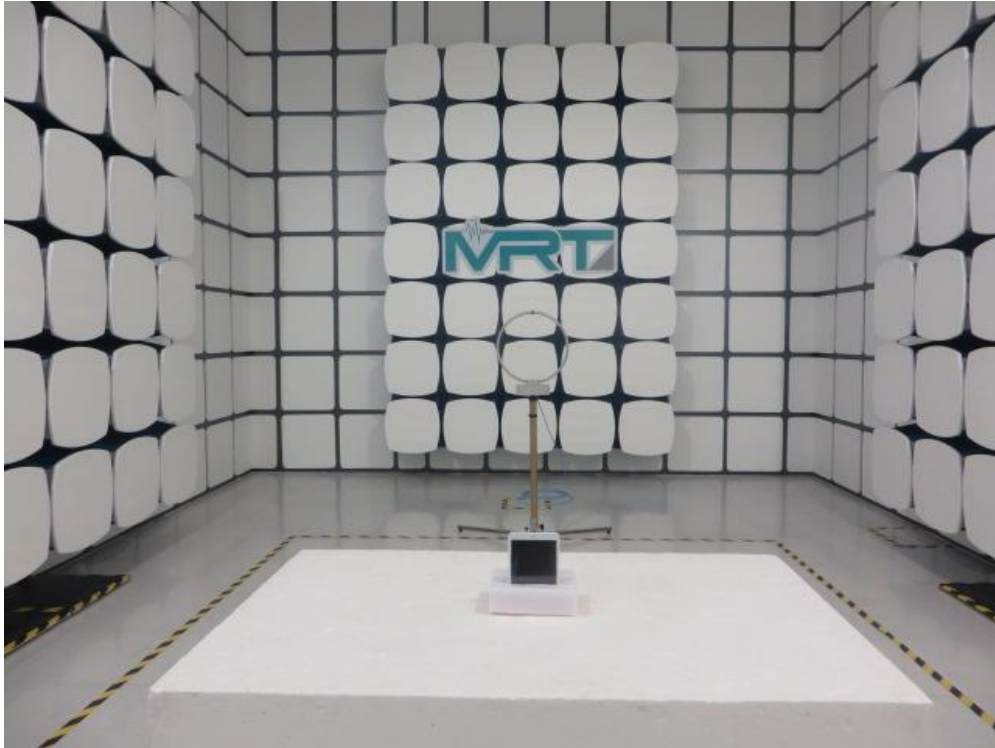

FCC Part15C Test Setup Photo

Description: Front view of Conducted Emission Test Setup

Description: Back view of Conducted Emission Test Setup

Description: Radiated Emission Test Setup for 9kHz ~ 30MHz

Description: Radiated Emission Test Setup for 30MHz ~ 1GHz

Description: Radiated Emission Test Setup for 1GHz ~ 18GHz

Description: Radiated Emission Test Setup for 18GHz ~ 25GHz