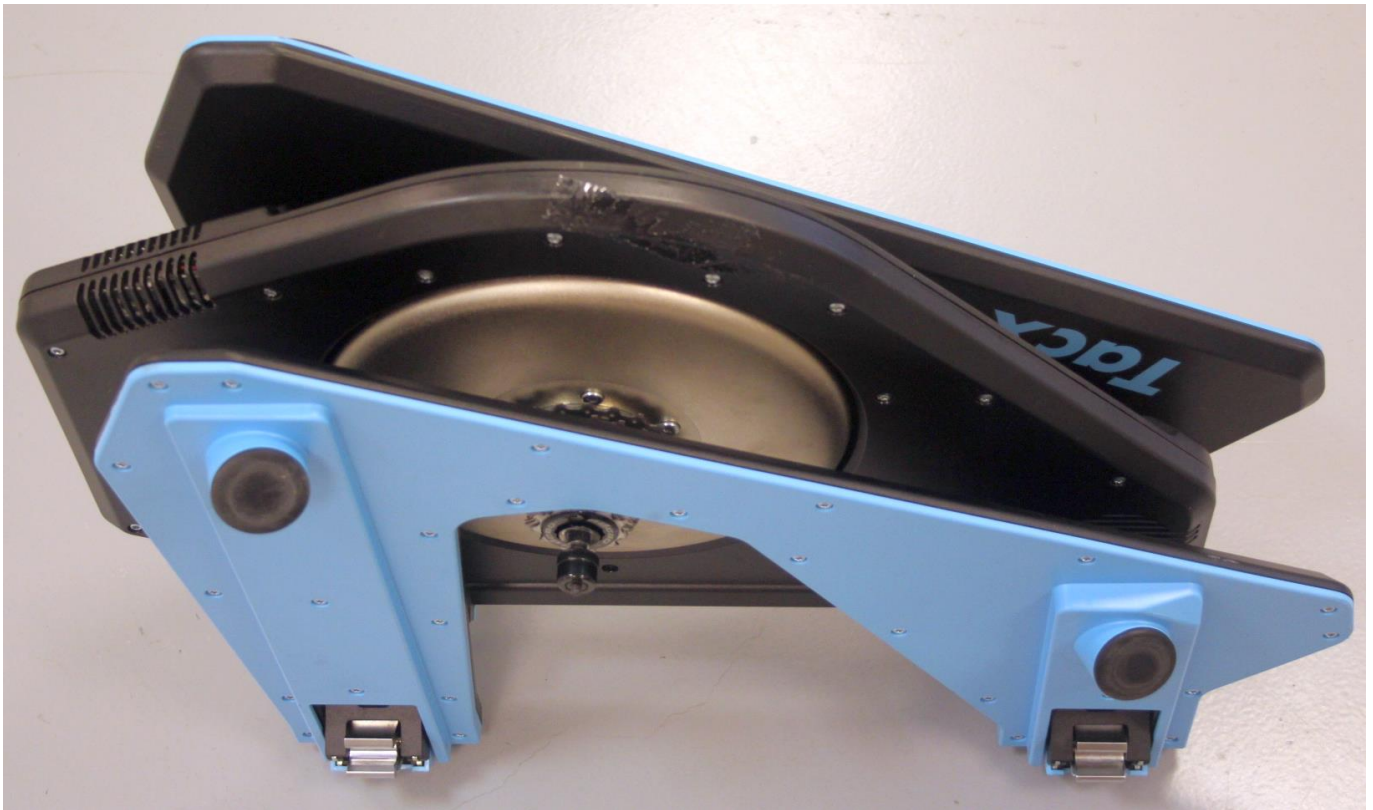

Table of contents

1	PHOTOGRAPHS OF THE EQUIPMENT.....	3
1.1	EXTERNAL VIEW.....	3
1.1.1	Top view.....	3
1.1.2	Front view.....	4
1.1.3	Rear view.....	5
1.2	SIDE VIEWS.....	6

1 Photographs of the equipment.

1.1 External view.

1.1.1 Top view.

Top view when folded