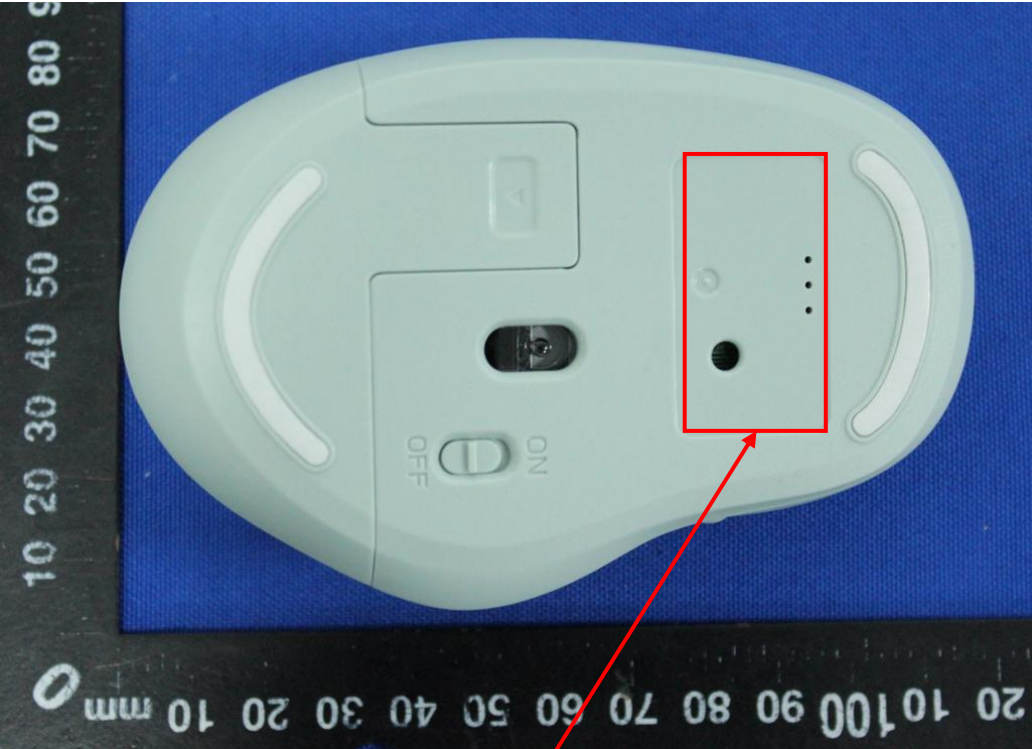

Label Artwork and Location

Model: NM9317 / K101A

Label:

2.4G wireless Mouse
Model: NM9317 / K101A
FCC ID: 2AAMA-NM9317

Size: L*W=40*20mm

Location