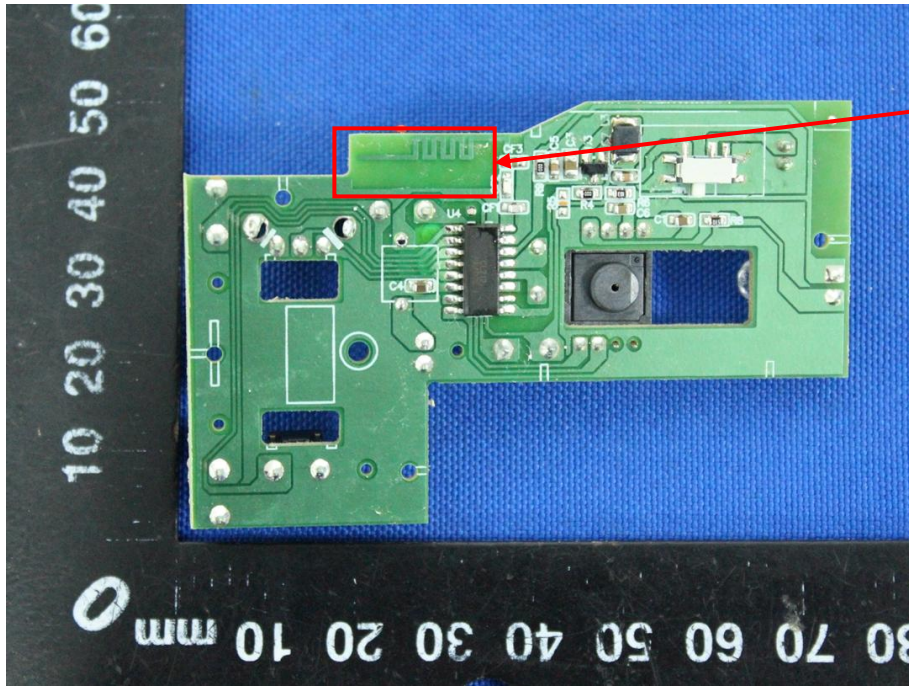

Appendix C: Photographs of EUT

Product: 2.4G wireless Mouse

Model: NM9317 / K101A

Internal Photos

Antenna