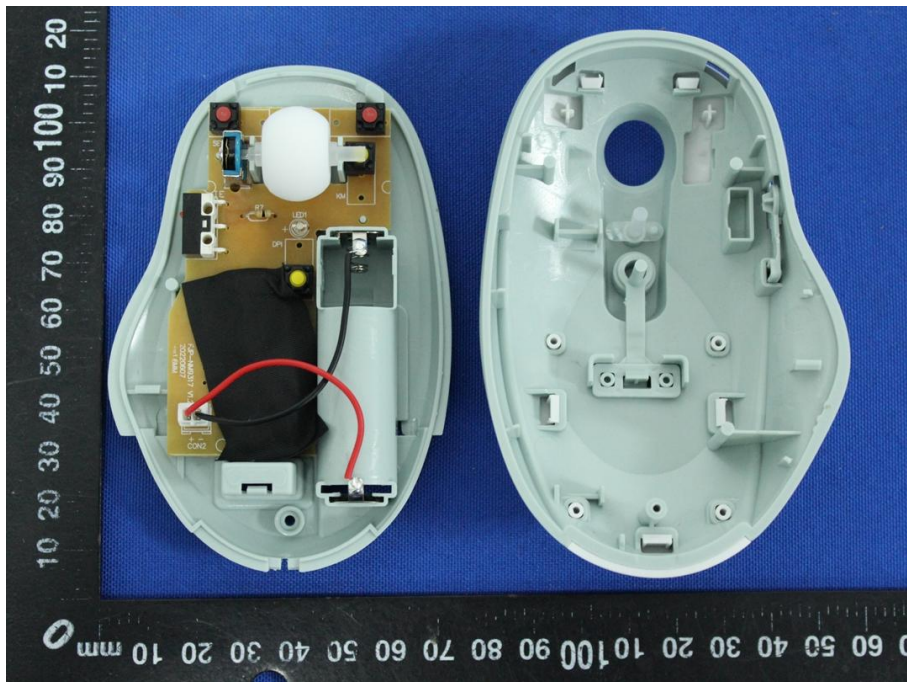

Appendix C: Photographs of EUT

Product: 2.4G wireless Mouse

Model: NM9317 / K101A

Internal Photos

Antenna