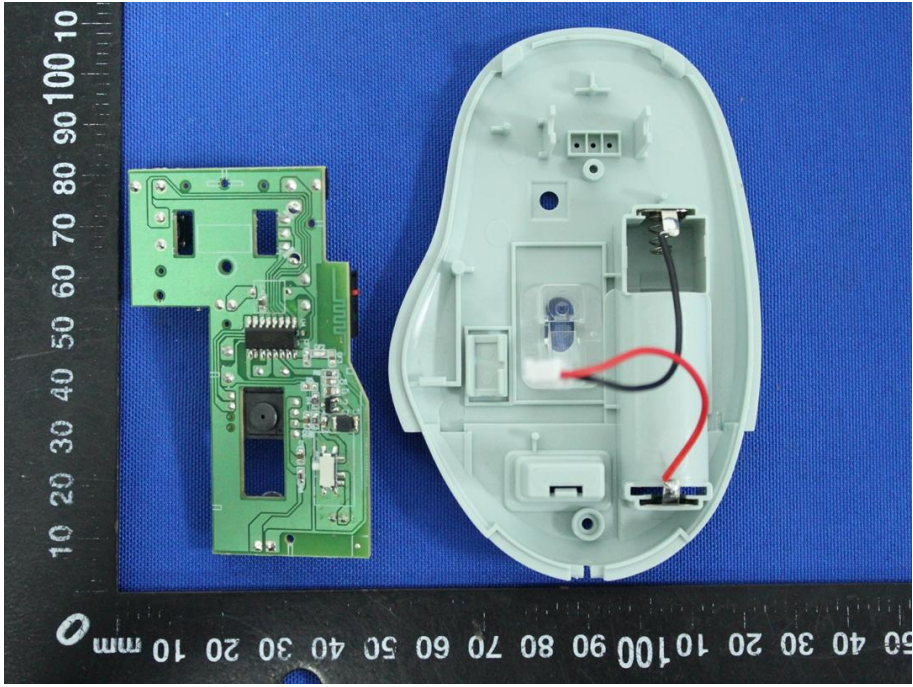

Appendix C: Photographs of EUT

Product: 2.4G wireless Mouse

Model: NM9317 / K101A

Internal Photos

Antenna