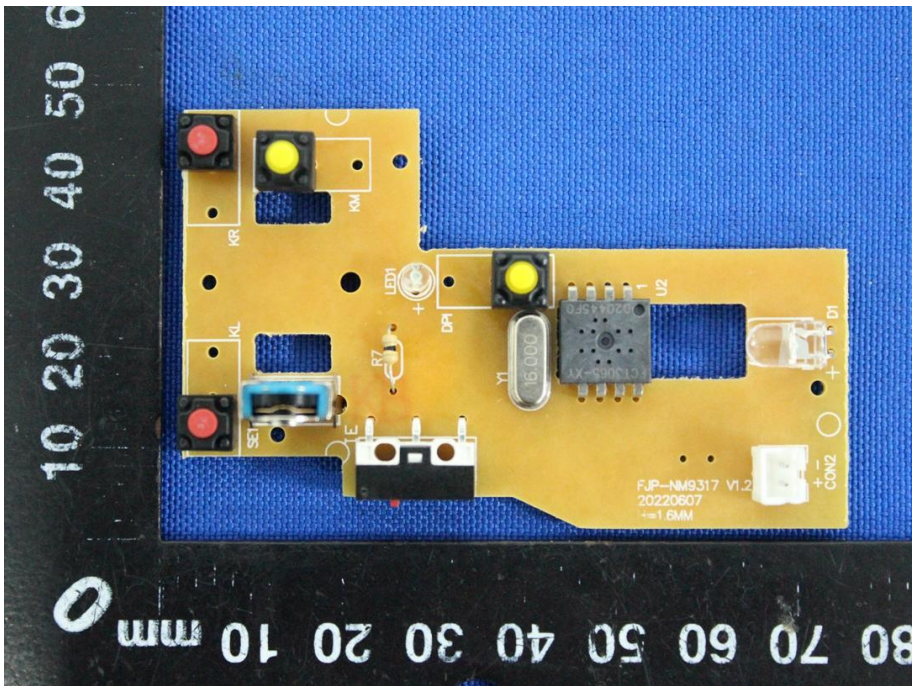

Appendix C: Photographs of EUT

Product: 2.4G wireless Mouse

Model: NM9317 / K101A

Internal Photos

Antenna