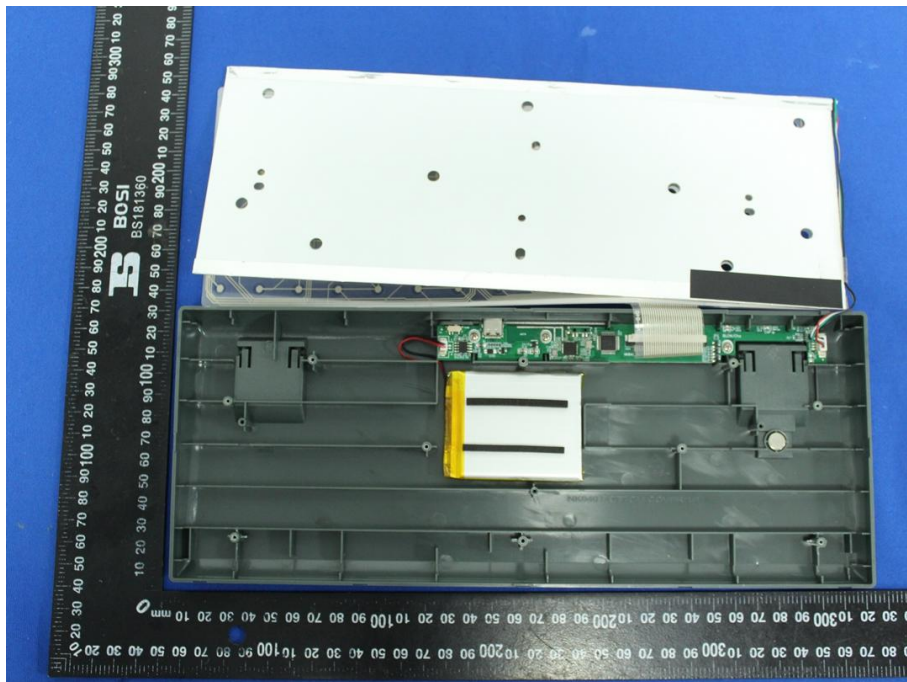

# Appendix C: Photographs of EUT

Product: 2.4G wireless keyboard+Bluetooth

Model: NK840

Internal Photos

Antenna