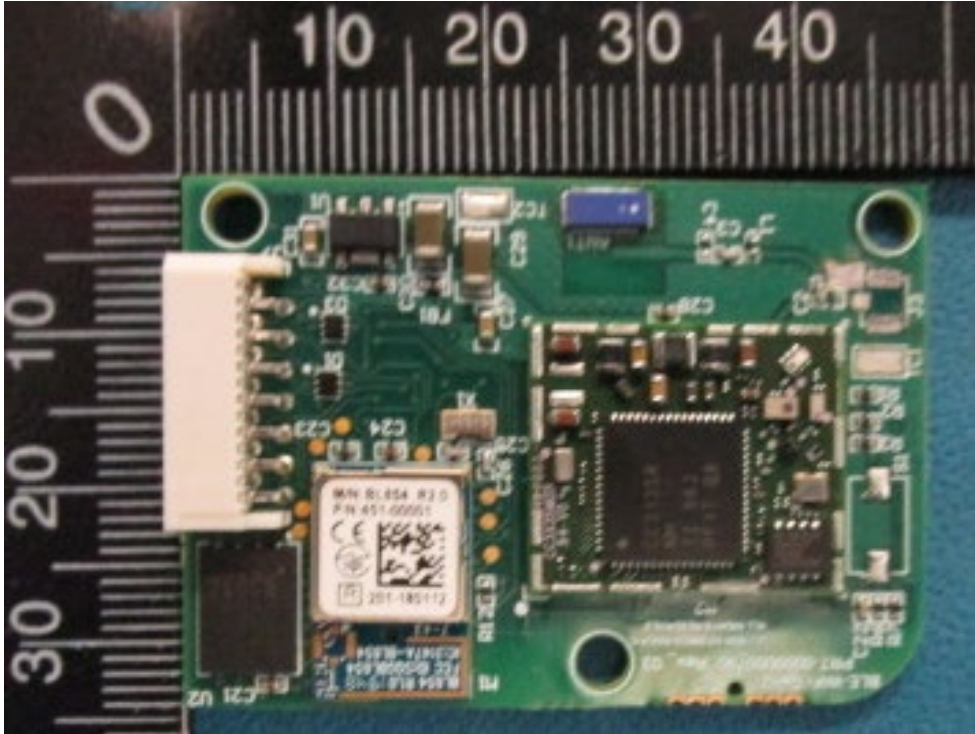

<b>INTERNAL PHOTOS</b>	
Company Name	Georgia Pacific Consumer Products LP
FCC ID #	2AALY-530GP
IC #	21620-530GP

<b>INTERNAL PHOTOS</b>	
Company Name	Georgia Pacific Consumer Products LP
FCC ID #	2AALY-530GP
IC #	21620-530GP