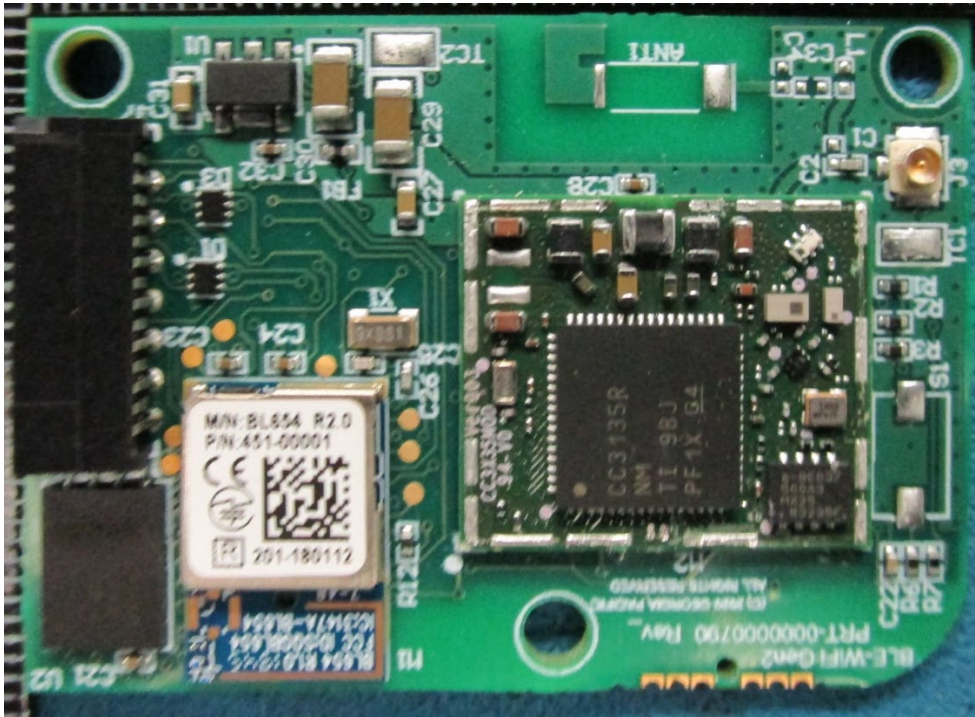

<b>INTERNAL PHOTOS</b>	
Company Name	Georgia Pacific Consumer Products LP
FCC ID #	2AALY-530GP
IC #	21620-530GP

<b>INTERNAL PHOTOS</b>	
Company Name	Georgia Pacific Consumer Products LP
FCC ID #	2AALY-530GP
IC #	21620-530GP