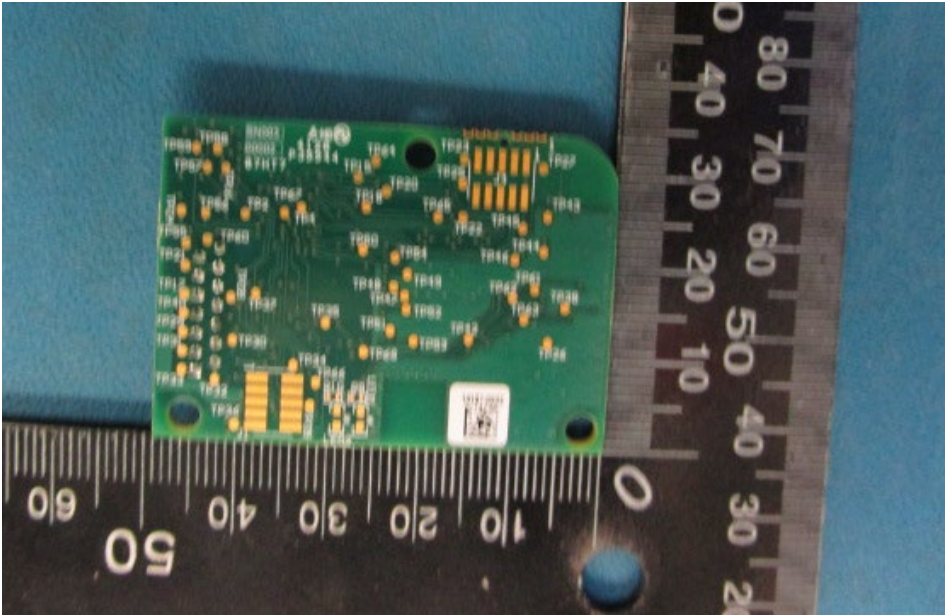

EXTERNAL PHOTOS	
Company Name	Georgia Pacific Consumer Products LP
FCC ID #	2AALY-530GP
IC #	21620-530GP

HVIN ASM-000000791

EXTERNAL PHOTOS	
Company Name	Georgia Pacific Consumer Products LP
FCC ID #	2AALY-530GP
IC #	21620-530GP

HVIN ASM-000001303

EXTERNAL PHOTOS	
Company Name	Georgia Pacific Consumer Products LP
FCC ID #	2AALY-530GP
IC #	21620-530GP