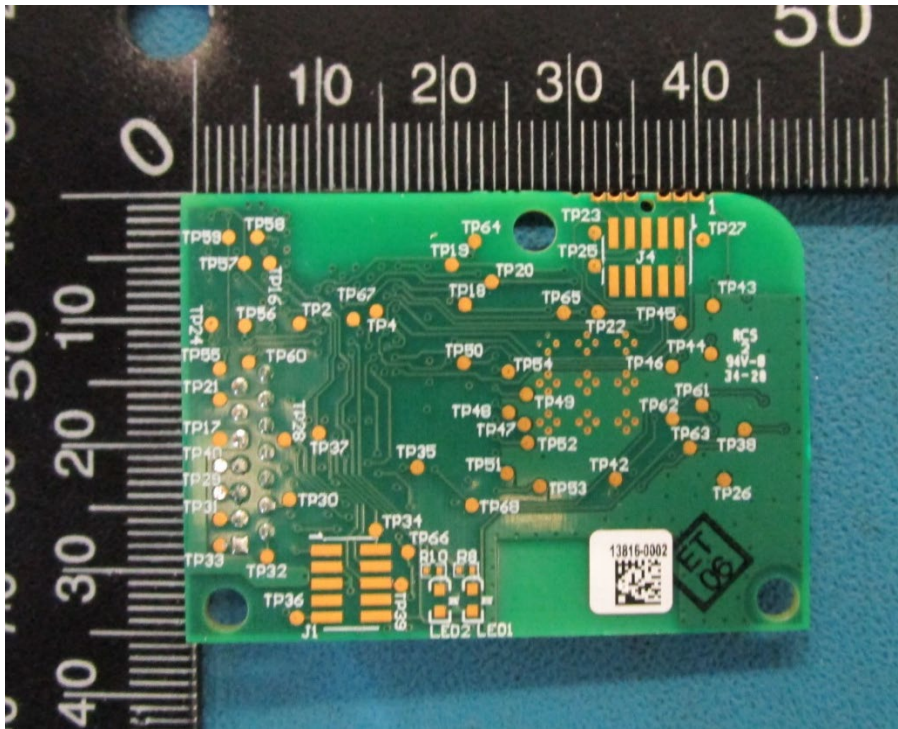

EXTERNAL PHOTOS	
Company Name	Georgia Pacific Consumer Products LP
FCC ID #	2AALY-530GP
IC #	21620-530GP

HVIN ASM-000000791

EXTERNAL PHOTOS	
Company Name	Georgia Pacific Consumer Products LP
FCC ID #	2AALY-530GP
IC #	21620-530GP

HVIN ASM-000001303

EXTERNAL PHOTOS	
Company Name	Georgia Pacific Consumer Products LP
FCC ID #	2AALY-530GP
IC #	21620-530GP