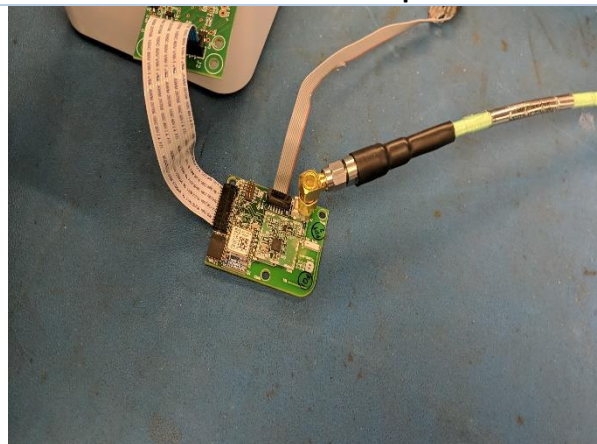

TEST SETUP PHOTOS

Company Name Georgia Pacific C-3164

Transmitter Radiated Emissions

Radiated Emission Below 1 GHz Setup

Radiated Emissions Above 1 GHz Setup

Conducted Setup

Laird Rev_B1

Laird Rev_B