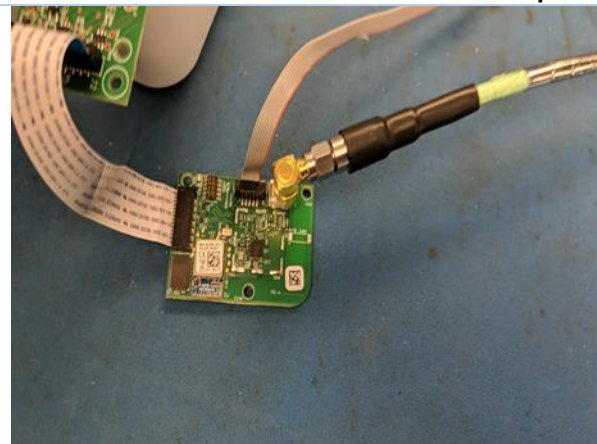

TEST SETUP PHOTOS

Company Name Georgia Pacific C-3164

Transmitter Radiated Emissions

Radiated Emission Below 1 GHz Setup

Radiated Emissions Above 1 GHz Setup

Conducted Setup

Laird Rev_B1

Laird Rev_B