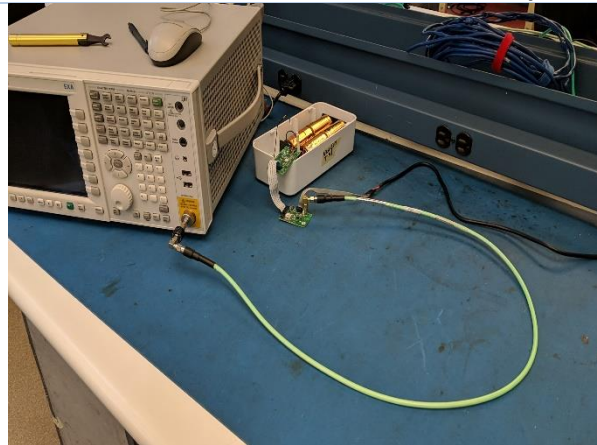

TEST SETUP PHOTOS

Company Name Georgia Pacific C-3164

Transmitter Radiated Emissions

Radiated Emission Below 1 GHz Setup

Radiated Emissions Above 1 GHz Setup

Conducted Setup

Laird Rev_B1

Laird Rev_B