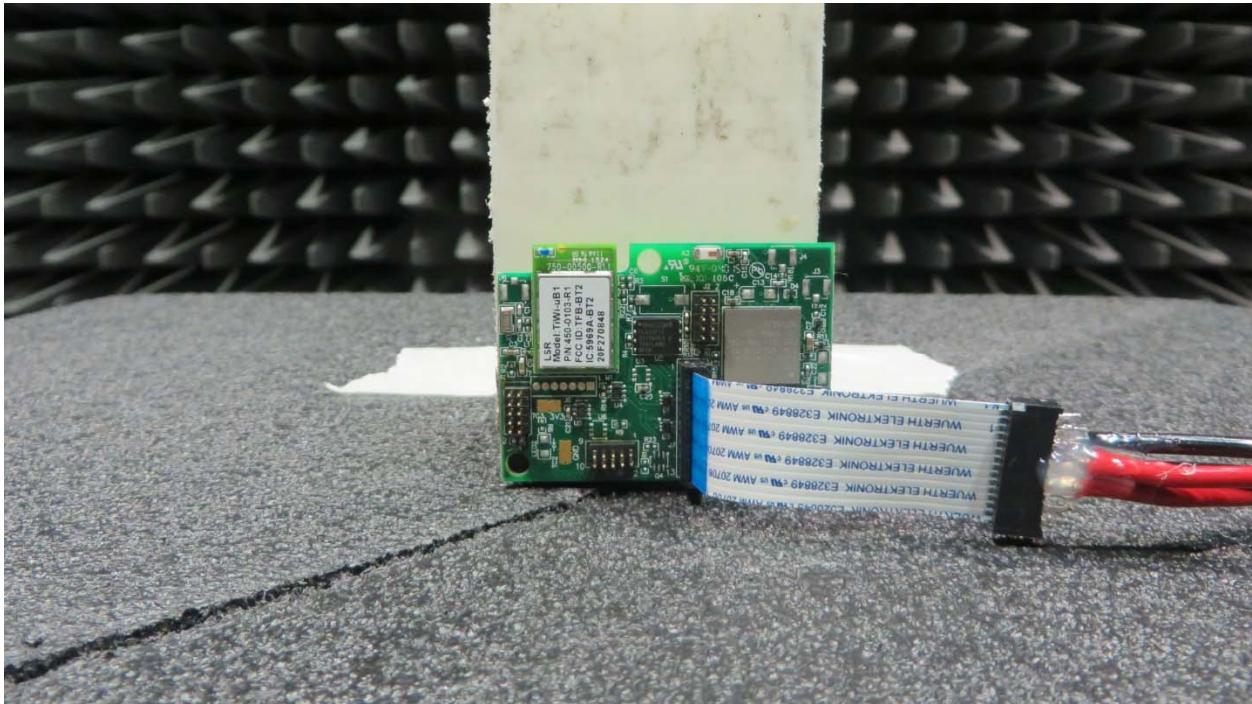

TEST SETUP PHOTOS	
Company Name	Georgia-Pacific Consumer Products LP
FCC ID #	2AALY-528GP
IC #	21620-528GP

TEST SETUP PHOTOS	
Company Name	Georgia-Pacific Consumer Products LP
FCC ID #	2AALY-528GP
IC #	21620-528GP

TEST SETUP PHOTOS	
Company Name	Georgia-Pacific Consumer Products LP
FCC ID #	2AALY-528GP
IC #	21620-528GP