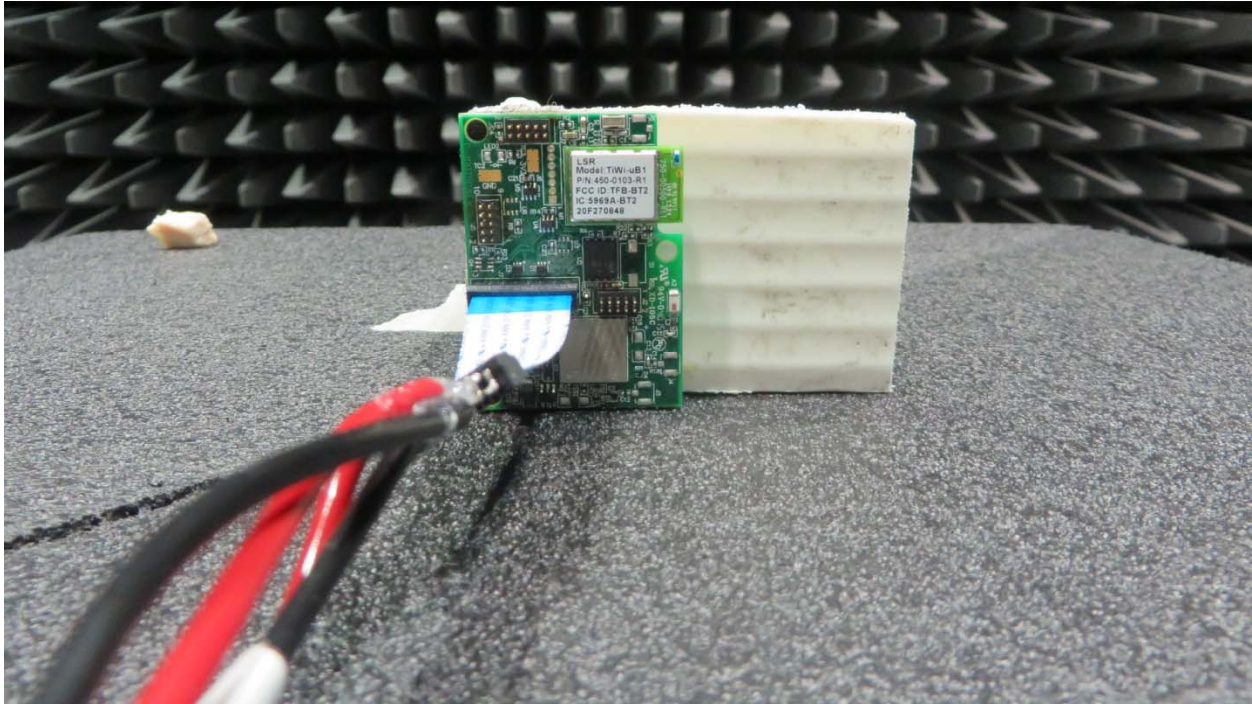

TEST SETUP PHOTOS	
Company Name	Georgia-Pacific Consumer Products LP
FCC ID #	2AALY-528GP
IC #	21620-528GP

TEST SETUP PHOTOS	
Company Name	Georgia-Pacific Consumer Products LP
FCC ID #	2AALY-528GP
IC #	21620-528GP

TEST SETUP PHOTOS	
Company Name	Georgia-Pacific Consumer Products LP
FCC ID #	2AALY-528GP
IC #	21620-528GP