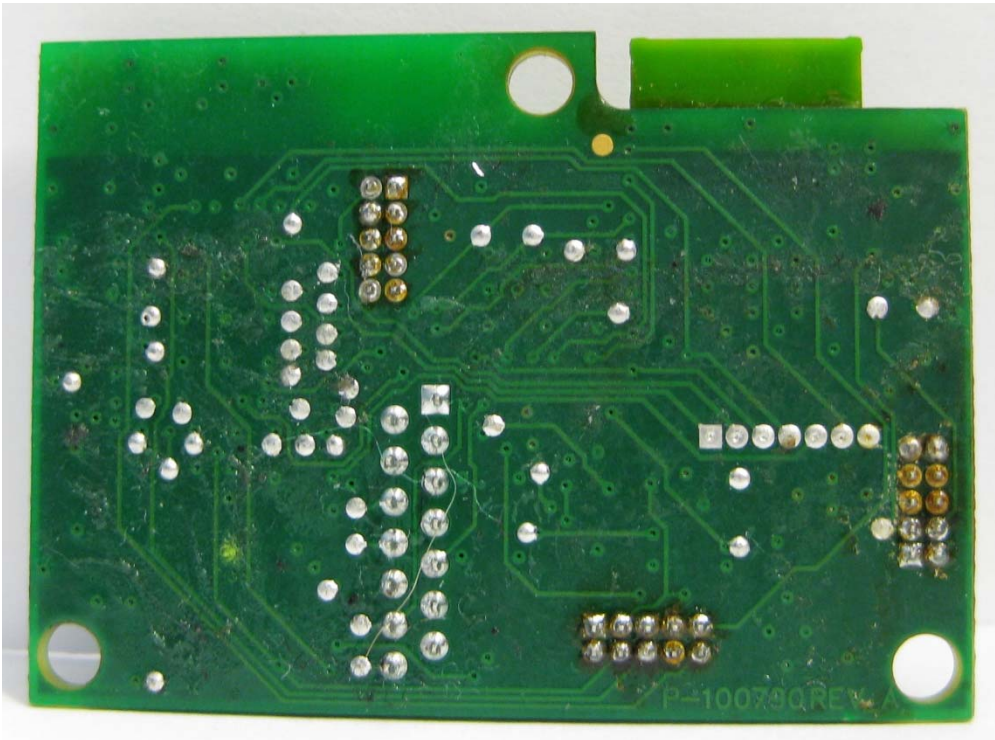

EXTERNAL PHOTOS	
Company Name	Georgia-Pacific Consumer Products LP
FCC ID #	2AALY-528GP
IC #	21620-528GP

EXTERNAL PHOTOS	
Company Name	Georgia-Pacific Consumer Products LP
FCC ID #	2AALY-528GP
IC #	21620-528GP

WiFi Radio

EXTERNAL PHOTOS	
Company Name	Georgia-Pacific Consumer Products LP
FCC ID #	2AALY-528GP
IC #	21620-528GP