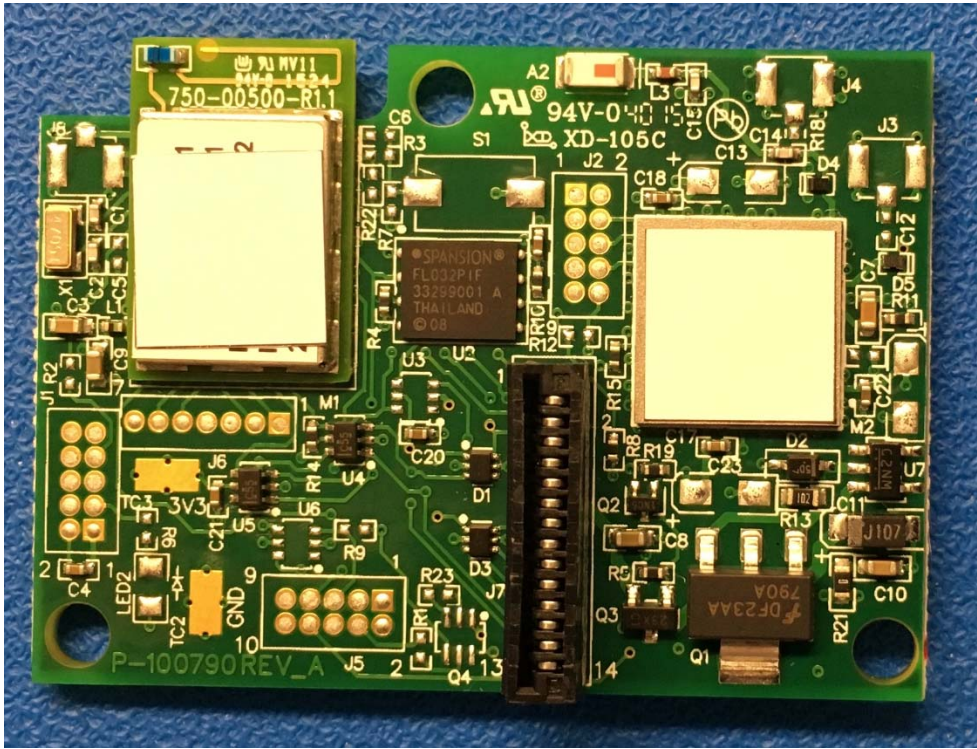

EXTERNAL PHOTOS	
Company Name	Georgia-Pacific Consumer Products LP
FCC ID #	2AALY-528GP
IC #	21620-528GP

EXTERNAL PHOTOS	
Company Name	Georgia-Pacific Consumer Products LP
FCC ID #	2AALY-528GP
IC #	21620-528GP

WiFi Radio

EXTERNAL PHOTOS	
Company Name	Georgia-Pacific Consumer Products LP
FCC ID #	2AALY-528GP
IC #	21620-528GP