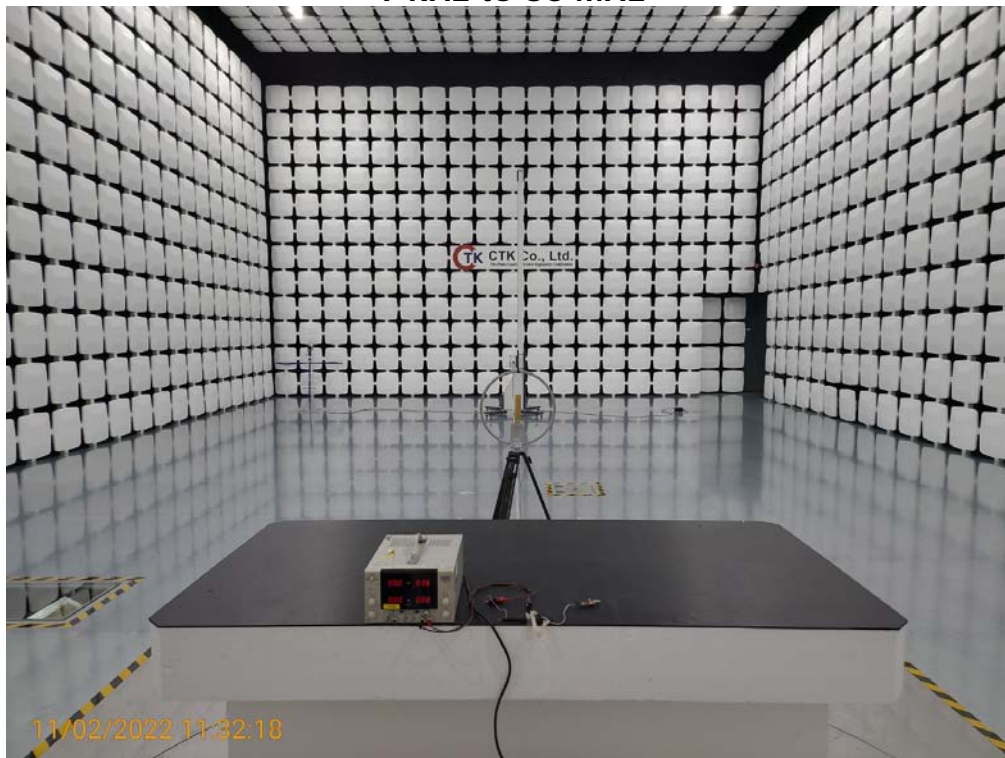

Test Setup Photo

AC Power Line Emissions measurement

Radiated Emissions measurement

9 kHz to 30 MHz

30 MHz to 1 GHz

1 GHz to 18 GHz

CTK Co., Ltd.
The Prime Leader of Global Respiratory Certification

CTK Co., Ltd.