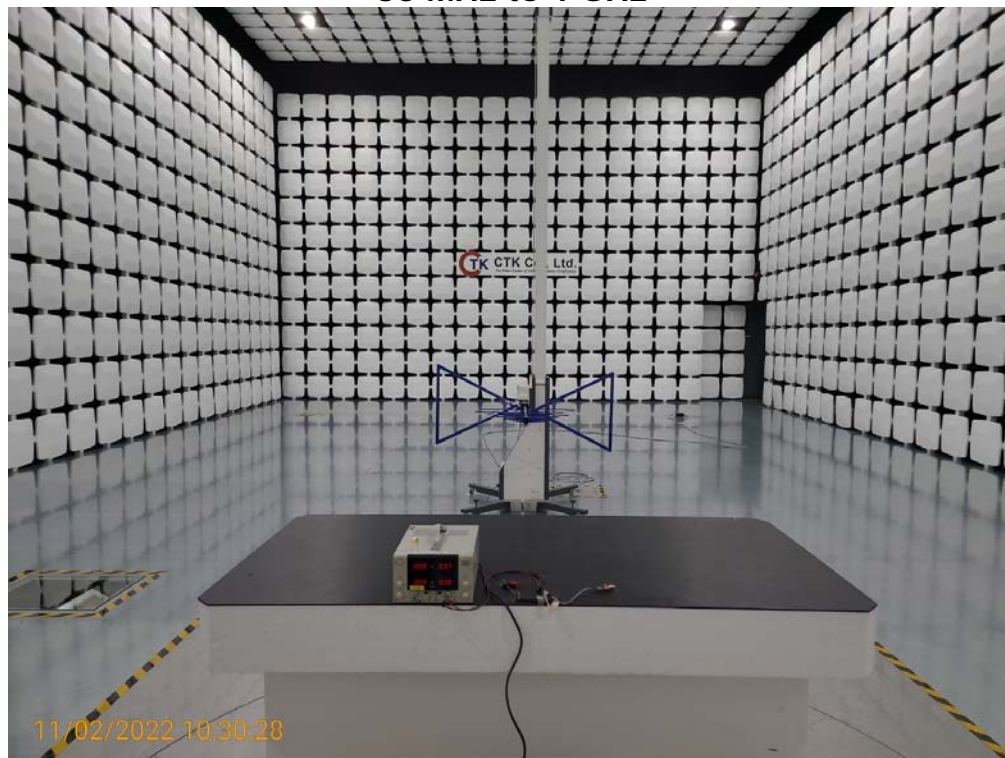

Test Setup Photo

AC Power Line Emissions measurement

Radiated Emissions measurement

9 kHz to 30 MHz

30 MHz to 1 GHz

1 GHz to 18 GHz

CTK Co., Ltd.
The Prime Leader of Global Respiratory Certification

CTK Co., Ltd.