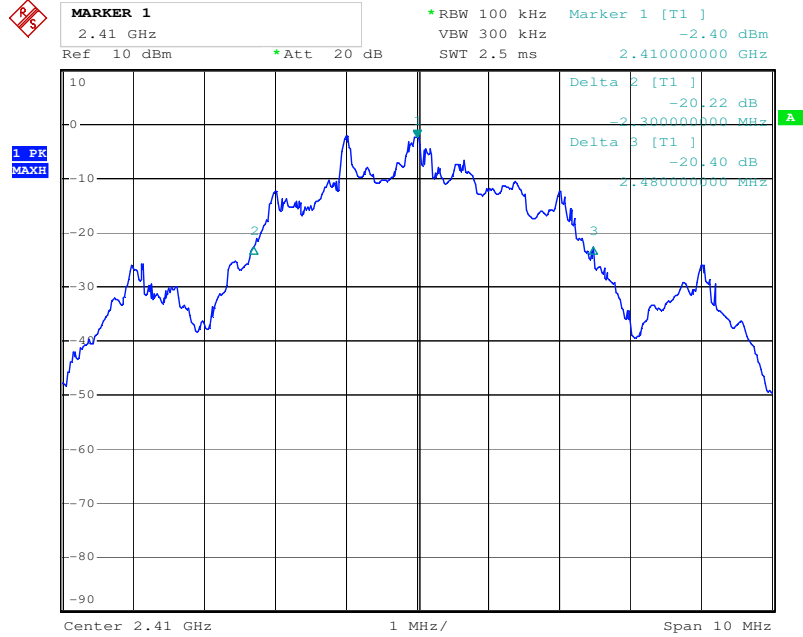

## Appendix 1

### Test Results

## 20dB Bandwidth

Tx frequency: 2410MHz

Comment: test print  
Date: 1.APR.2015 19:10:09

Tx frequency: 2445MHz

Comment: test print  
Date: 1.APR.2015 19:47:36

Tx frequency: 2475MHz

Comment: test print  
Date: 1.APR.2015 19:42:56