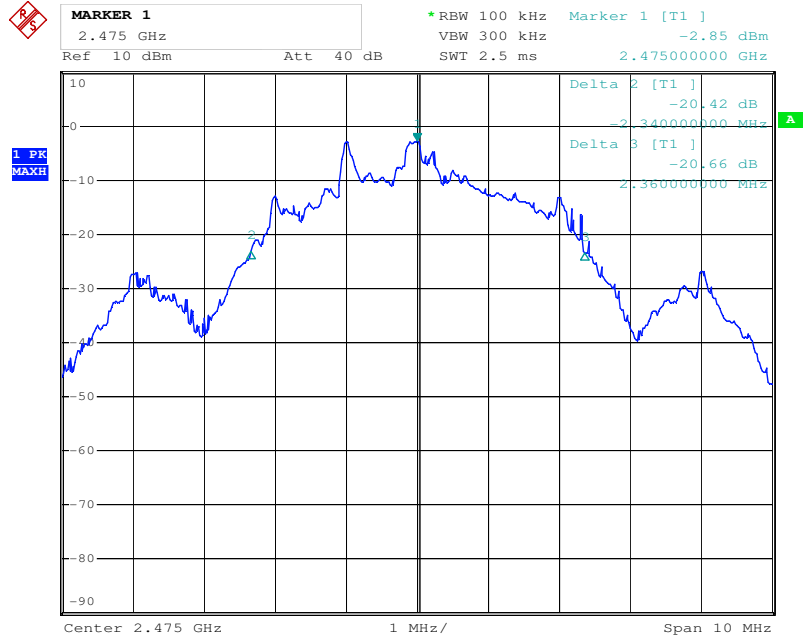

### Test Results

## 20dB Bandwidth

Tx frequency: 2410MHz

Comment: test print  
Date: 1.APR.2015 19:10:09

Tx frequency: 2445MHz

Comment: test print  
Date: 1.APR.2015 19:47:36

Tx frequency: 2475MHz

Comment: test print  
Date: 1.APR.2015 19:42:56