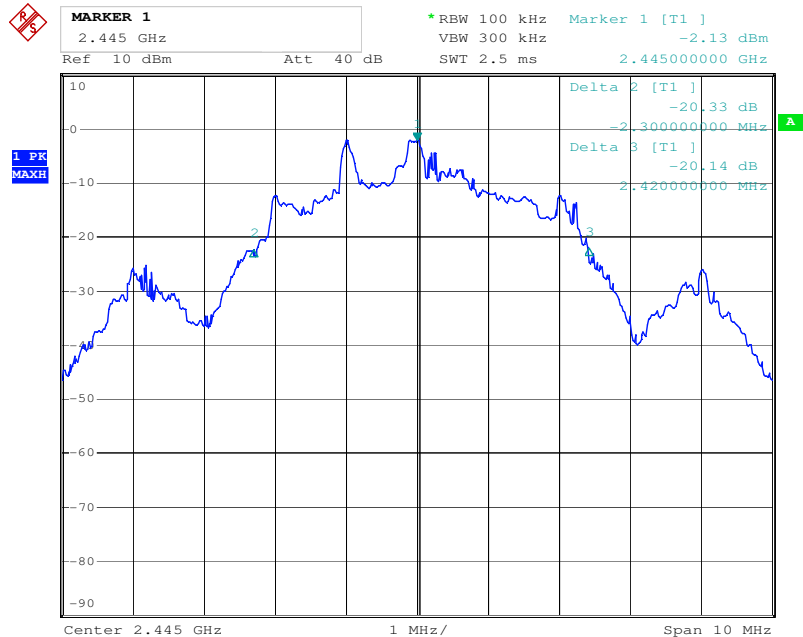

### Test Results

## 20dB Bandwidth

Tx frequency: 2410MHz

Comment: test print  
Date: 1.APR.2015 19:10:09

Tx frequency: 2445MHz

Comment: test print  
Date: 1.APR.2015 19:47:36

Tx frequency: 2475MHz

Comment: test print  
Date: 1.APR.2015 19:42:56