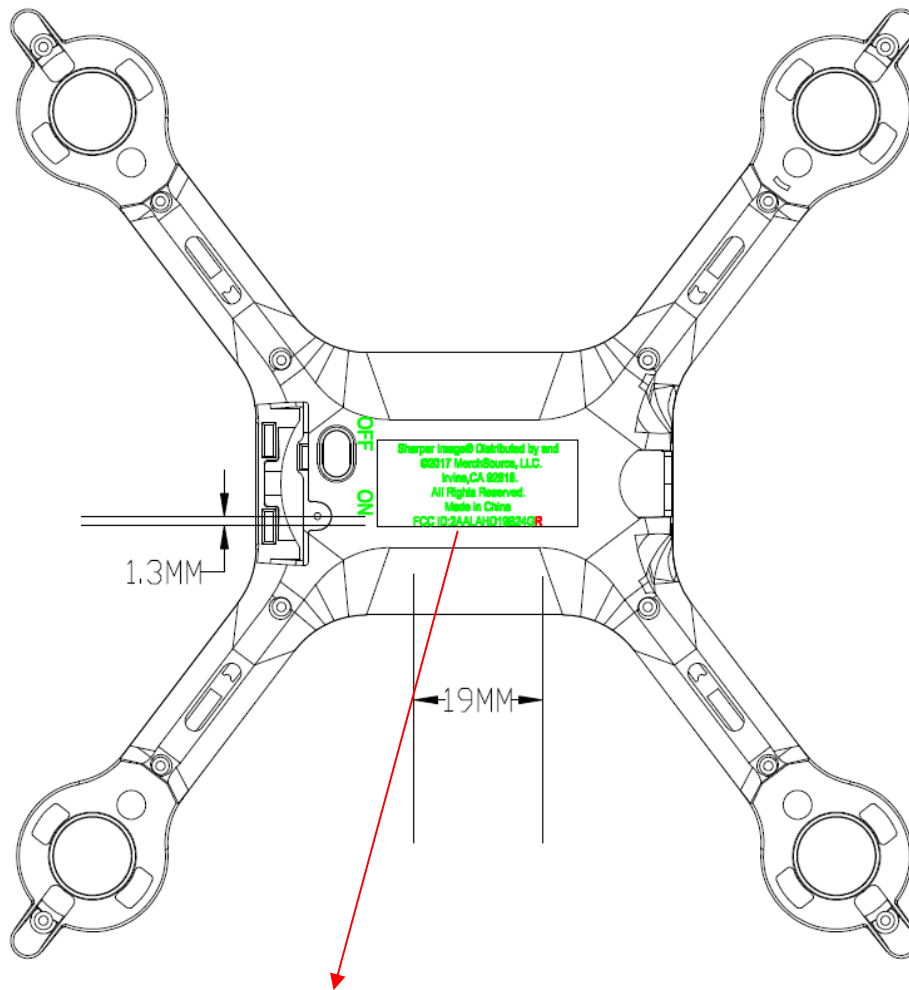

Label Artwork and Location

FCC ID:2AALAH019B24GR

SIZE: 19mm (W) x 1.3mm (H)