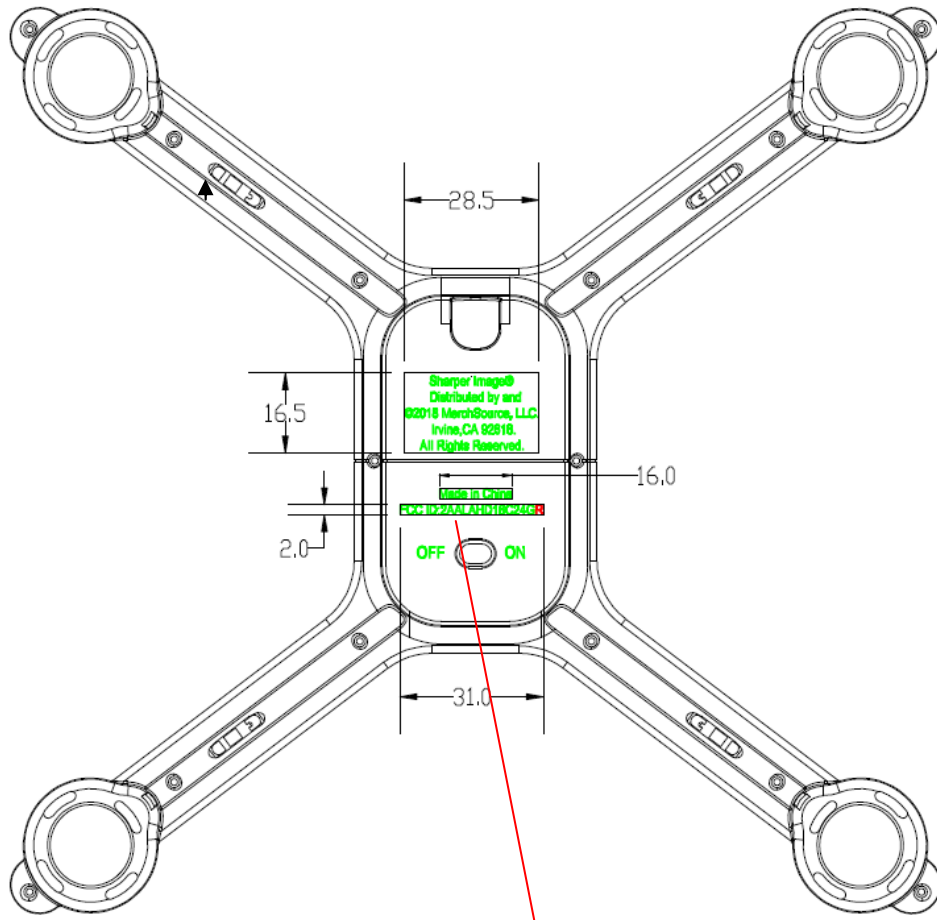

Label Artwork and Location

**FCC ID:2AALAHD18C24GR**

SIZE: 31mm (W) x 2mm (H)