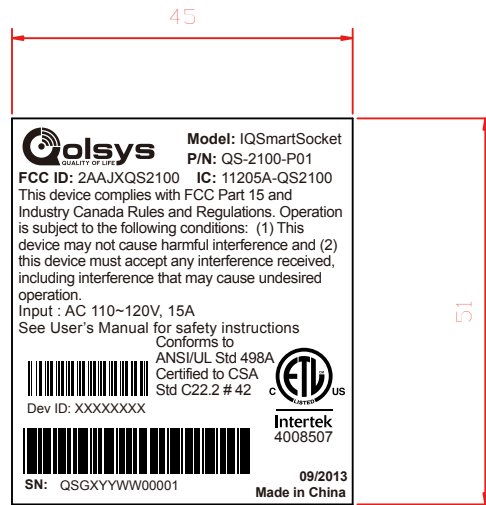

Smart Socket Label

scale:1:1, unit:mm

Note:

1. Font size: 1.5mm

Location