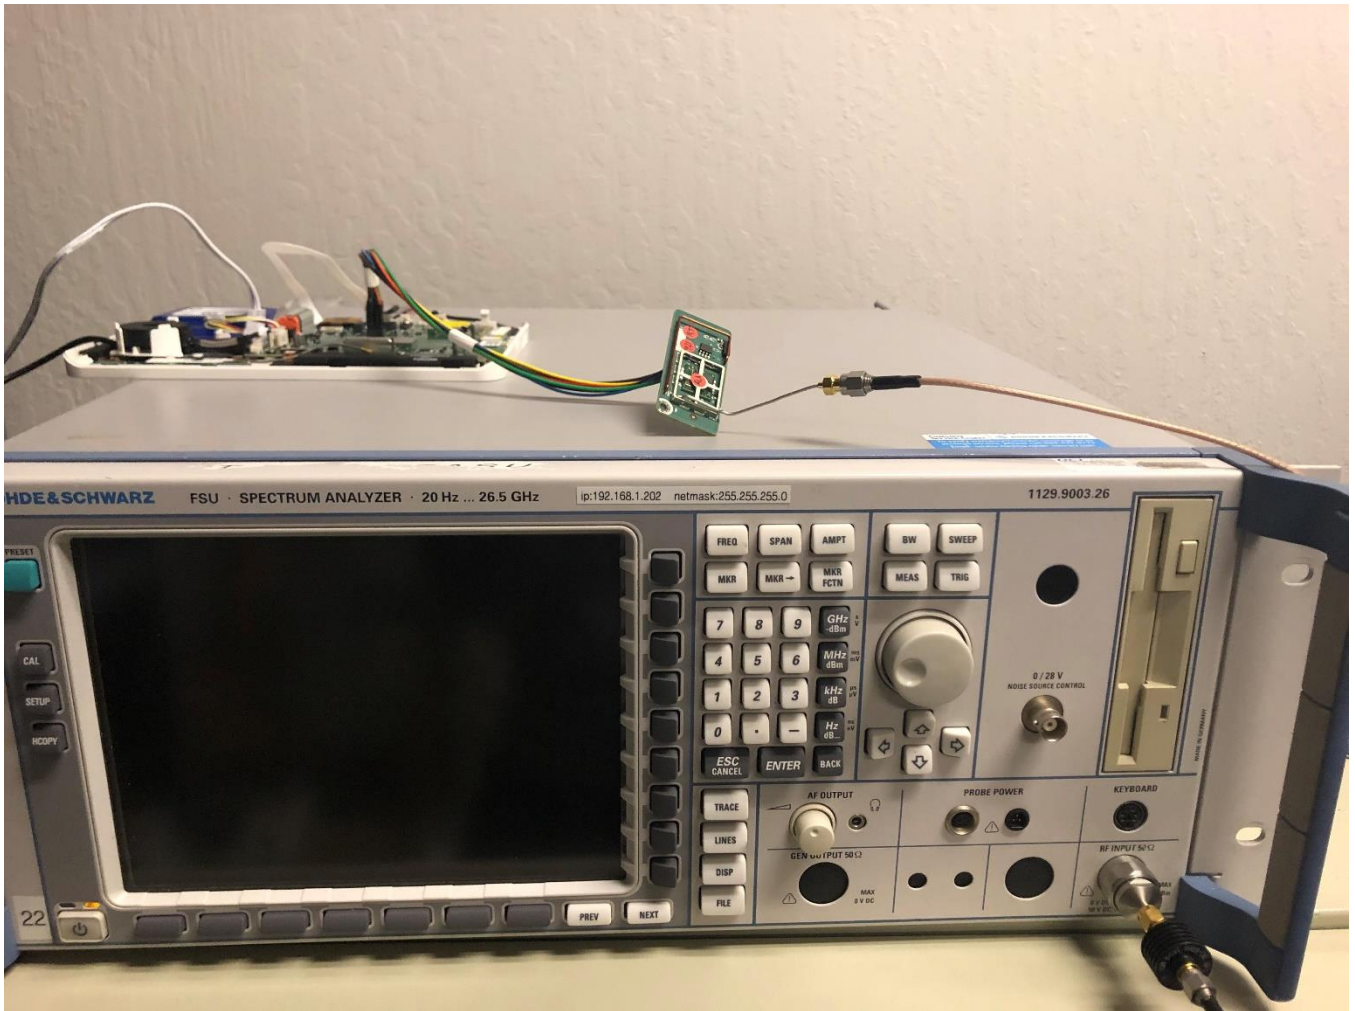

Conducted Measurements