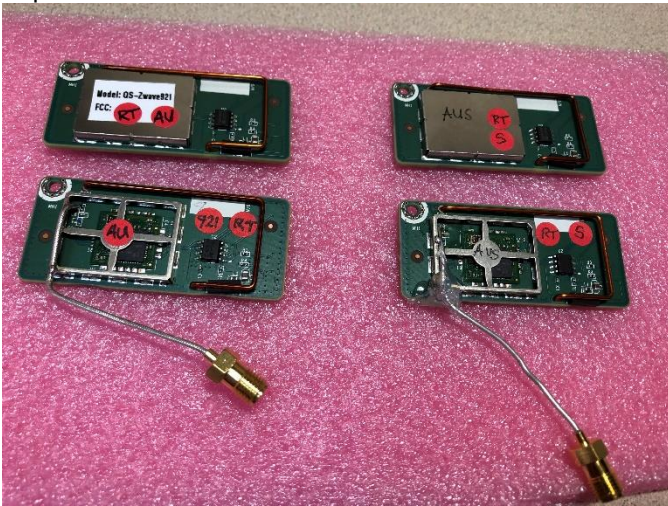

FCC Test Setup Photos

FOR:

Qolsys, Inc.

Model Name:

QS-ZWAVEAH

Product Description:

The Equipment under Test is a module, model number QS-ZWAVEAH that contains a Zwave radio

FCC ID: 2AAJXQS-ZWAVEAH

EUT Photos

Top view

With support equipment

Bottom view

Side view

Date	Template Revision	Changes to report	Prepared by
2020-10-15	EMC_QOLSY-006-20001_15.249_Setup_Photos	Initial Version	Yuchan Lu
2020-10-28	EMC_QOLSY-006-20001_15.249_Setup_Photos_R1	Delete IC ID, Setup photos updated	Yuchan Lu