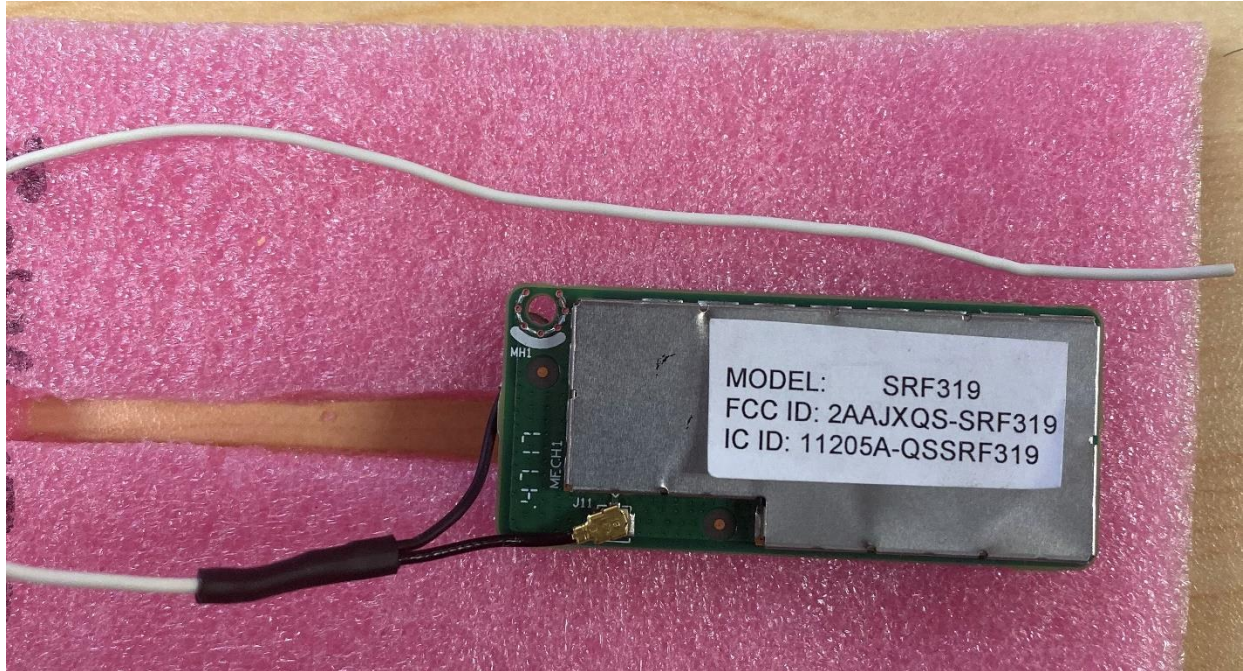

External Photos

External rear

External front

External view of antenna port

External view of antenna

FCC ID: 2AAJXQS-SRF319

IC ID: 11205A-QSSRF319

Side Views

Top Side View

Bottom Side View

FCC ID: 2AAJXQS-SRF319

IC ID: 11205A-QSSRF319