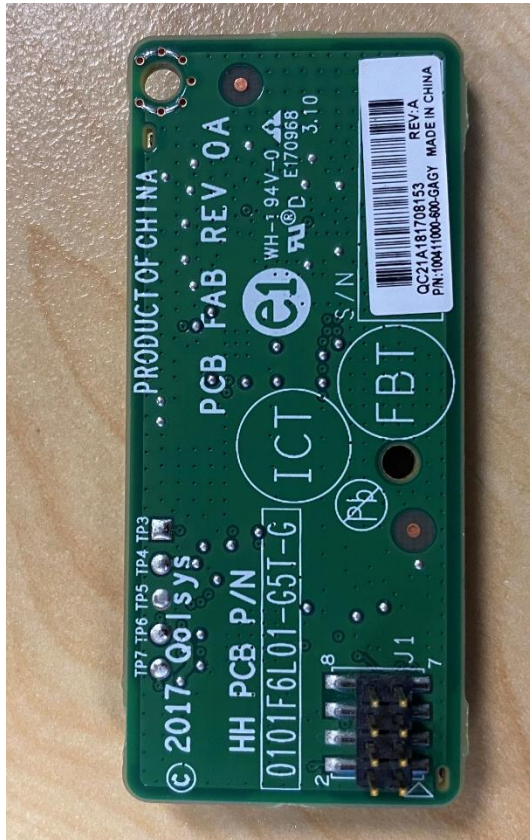

External Photos

External rear

External front

External view of antenna port

External view of antenna

FCC ID: 2AAJXQS-SRF319

IC ID: 11205A-QSSRF319

Side Views

Top Side View

Bottom Side View

FCC ID: 2AAJXQS-SRF319

IC ID: 11205A-QSSRF319