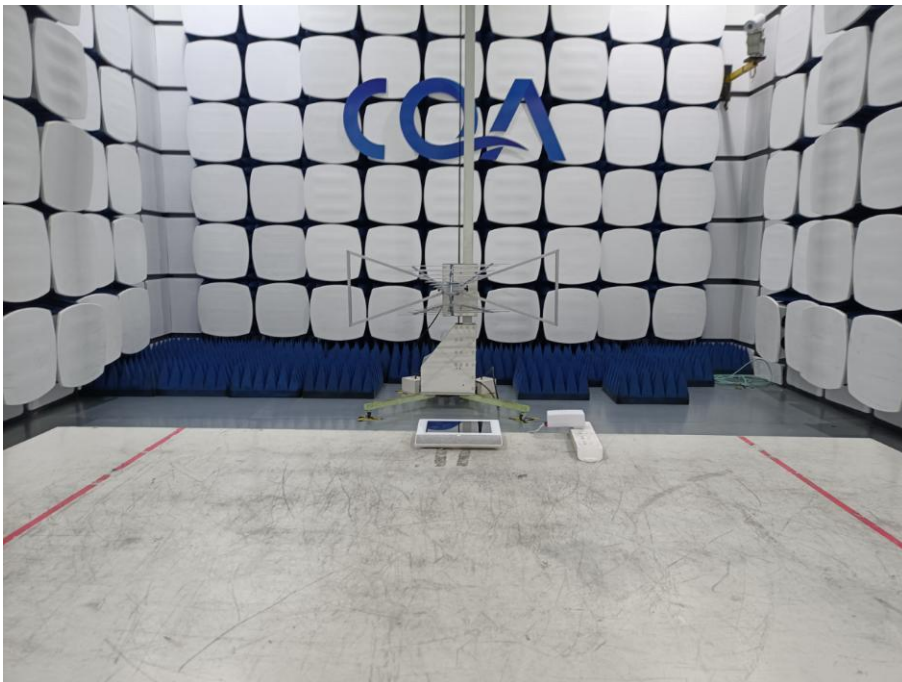

1 Photographs - EUT Test Setup

1.1 Radiated Emission

9KHz~30MHz:

30MHz~1GHz:

Above 1GHz:

1.2 Conducted Emission