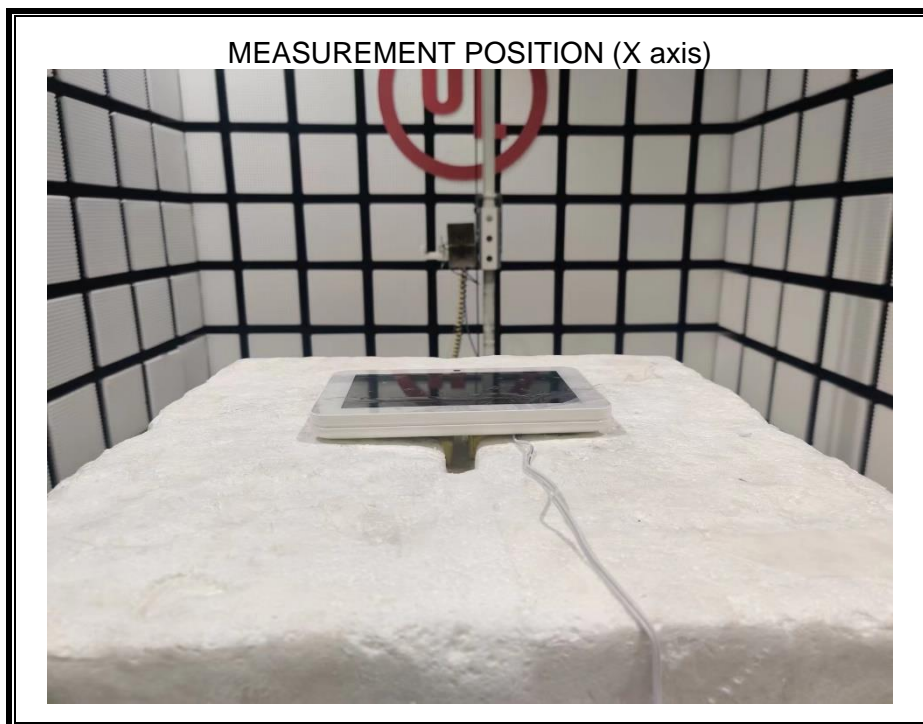

Appendix II

Setup Photographs

RADIATED RF MEASUREMENT SETUP (ABOVE 1 GHz)

MEASUREMENT POSITION (Y axis)

MEASUREMENT POSITION (Z axis)

RADIATED RF MEASUREMENT SETUP (30MHz~1GHz)

RADIATED RF MEASUREMENT SETUP (Below 30MHz)

POWERLINE CONDUCTED EMISSIONS MEASUREMENT SETUP