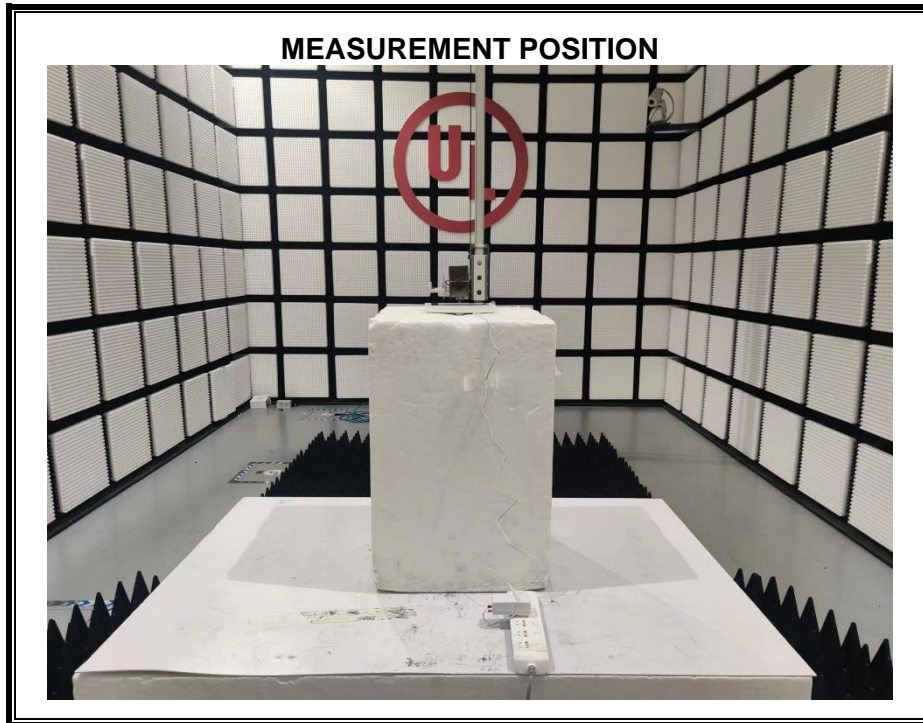

Appendix II

Setup Photographs

RADIATED RF MEASUREMENT SETUP (ABOVE 1 GHz)

MEASUREMENT POSITION (Y axis)

MEASUREMENT POSITION (Z axis)

RADIATED RF MEASUREMENT SETUP (30MHz~1GHz)

RADIATED RF MEASUREMENT SETUP (Below 30MHz)

POWERLINE CONDUCTED EMISSIONS MEASUREMENT SETUP