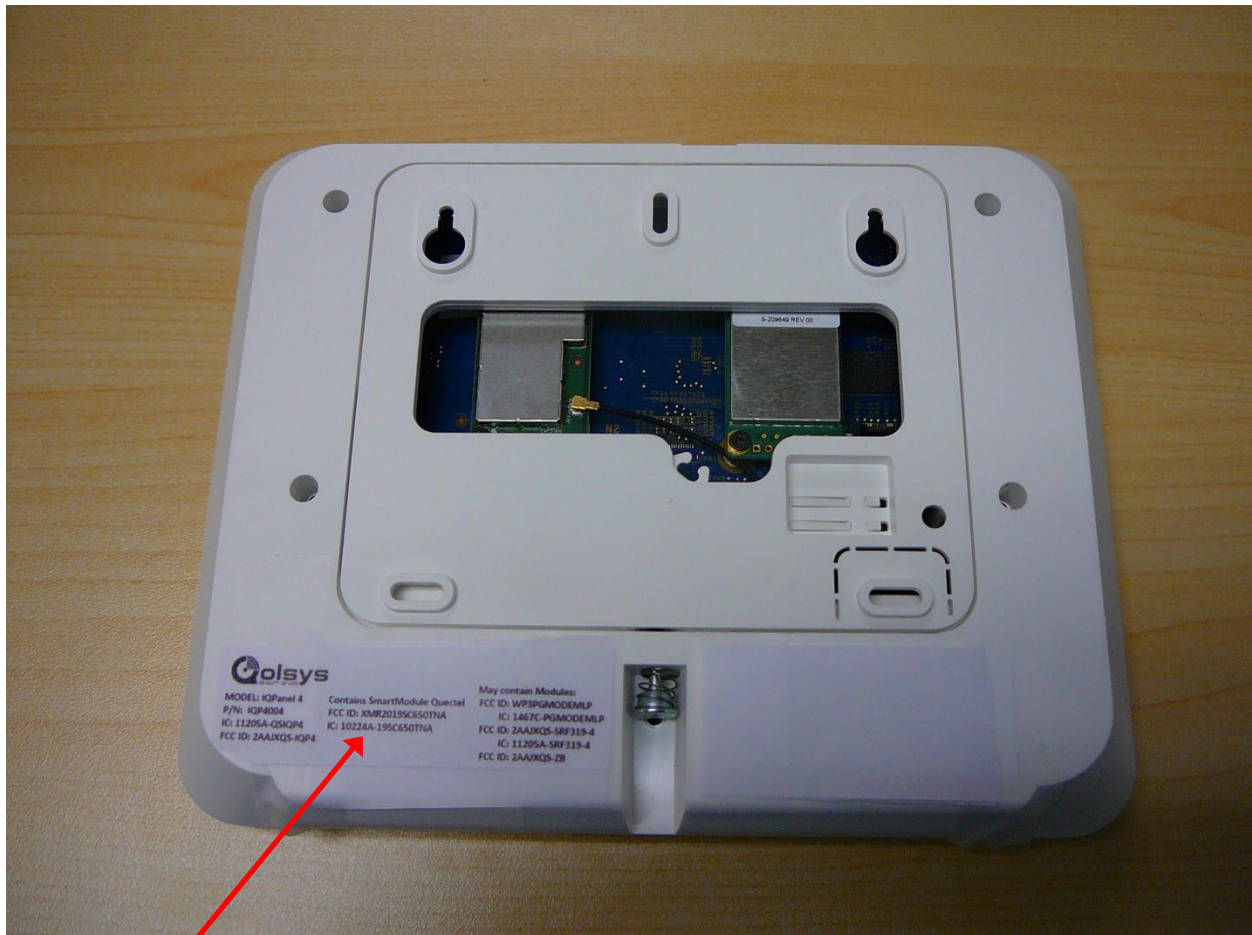

2AAJXQS-IQP4Z LABEL

Contents:

MODEL: IQ4 Hub
P/N: IQPH023
IC: 11205A-QSIQP4Z
FCC ID: 2AAJXQS-IQP4Z

Contains SmartModule Quectel
FCC ID: XMR2019SC650TNA
IC: 10224A-19SC650TNA

May contain Modules:

FCC ID: WP3PGMODEMLP
IC: 1467C-PGMODEMLP
FCC ID: 2AAJXQS-SRF319H
IC: 11205A-QSSRF319H
FCC ID: 2AAJXQS-ZB
IC: 11205A-QSZB

Permanent Label : Label is UL Certified with Adhesive designed to adhere to the specific plastic material.

Location