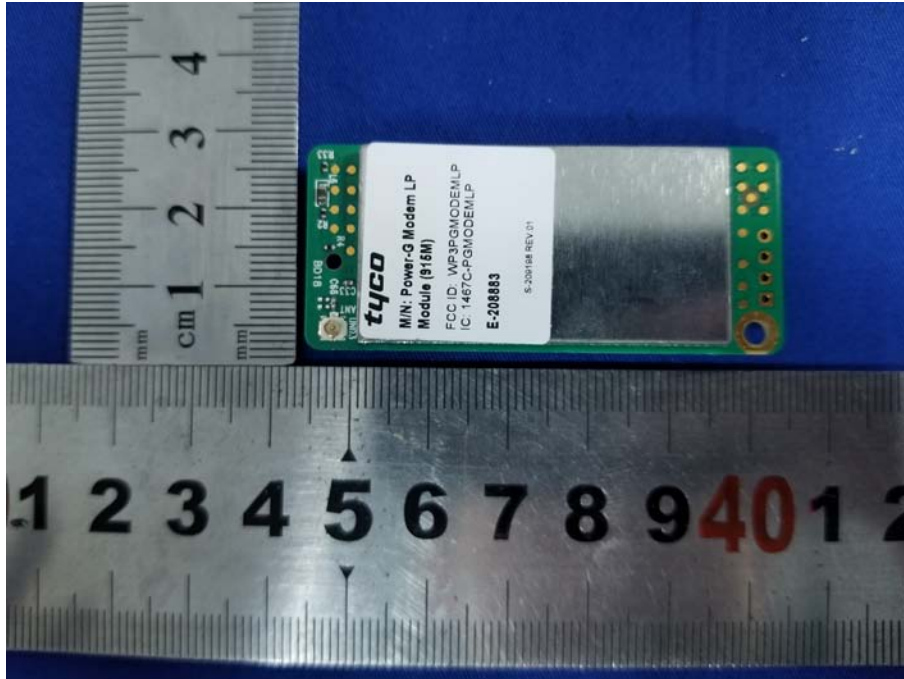

EXHIBIT C – EUT INTERNAL PHOTOGRAPHS

EUT – Uncovered 1 View

EUT – Uncovered 2 View

EUT – Mainboard Top View

EUT – Mainboard Bottom View

EUT – Power-G Module View

EUT – 2.4G/5G Wi-Fi & BLE Module View

EUT – LTE Module View

EUT – Z-Wave Module View

EUT – Power-G Antenna View

EUT – 2.4G/5G Wi-Fi & BLE Antenna View

EUT – LTE Antenna View

EUT – Z-Wave Antenna View

EUT – Battery off View

EUT – Battery View