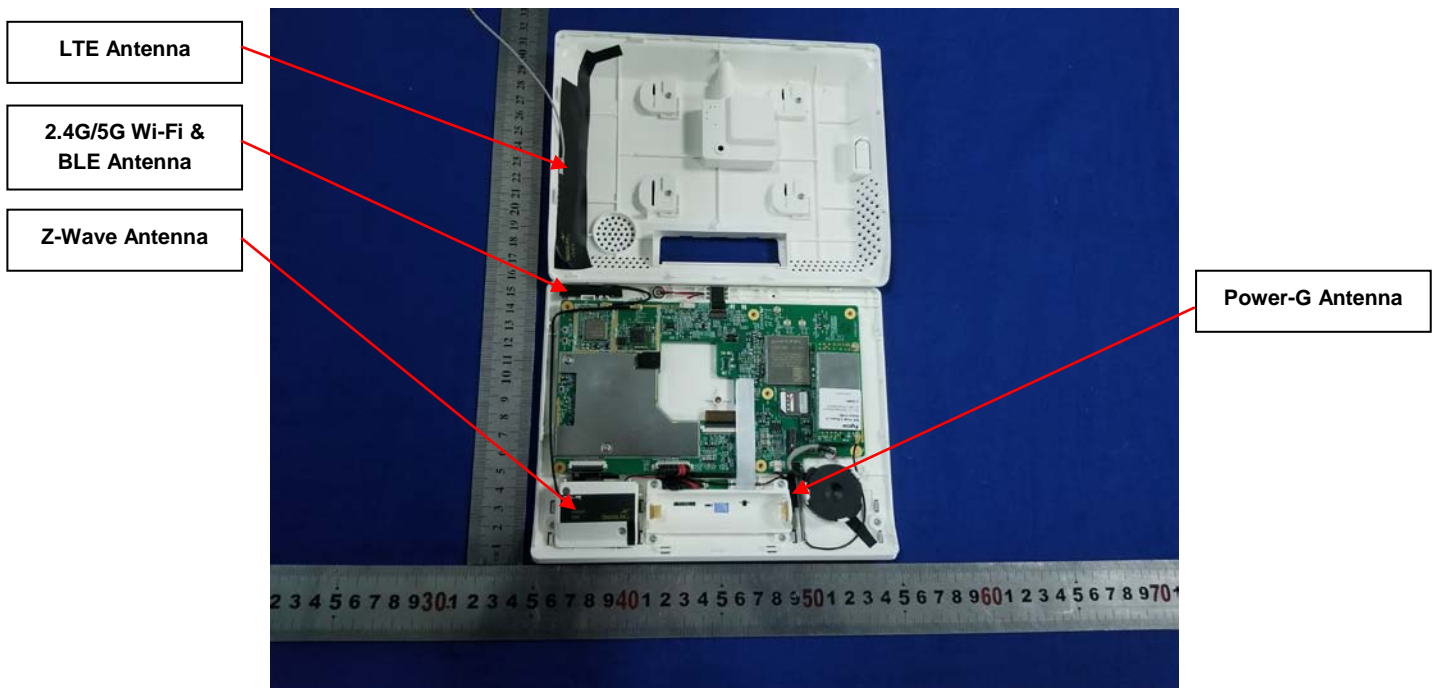

EXHIBIT C – EUT INTERNAL PHOTOGRAPHS

EUT – Uncovered 1 View

EUT – Uncovered 2 View

EUT – Mainboard Top View

EUT – Mainboard Bottom View

EUT – Power-G Module View

EUT – 2.4G/5G Wi-Fi & BLE Module View

EUT – LTE Module View

EUT – Z-Wave Module View

EUT – Power-G Antenna View

EUT – 2.4G/5G Wi-Fi & BLE Antenna View

EUT – LTE Antenna View

EUT – Z-Wave Antenna View

EUT – Battery off View

EUT – Battery View