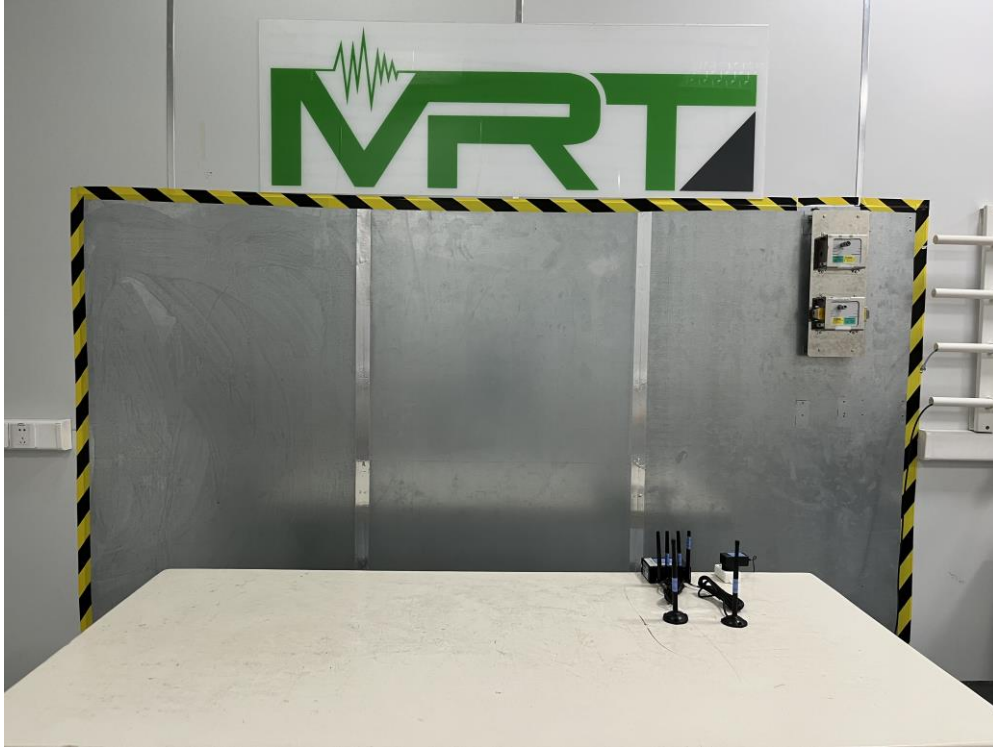

Test Setup Photograph

Description: Front View of Conducted Emission Test Setup for Power Port
Configuration: EUT + Wi-Fi Antenna #2

Description: Back View of Conducted Emission Test Setup for Power Port
Configuration: EUT + Wi-Fi Antenna #2

Description: Radiated Spurious Emission Test Setup for Below 1GHz
Worst Configuration: EUT + Wi-Fi Antenna #2

Description: Radiated Spurious Emission Test Setup for Above 1GHz
Configuration: EUT + Wi-Fi Antenna #1

Description: Radiated Spurious Emission Test Setup for Above 1GHz
Configuration: EUT + Wi-Fi Antenna #2

Description: Conducted Test Setup