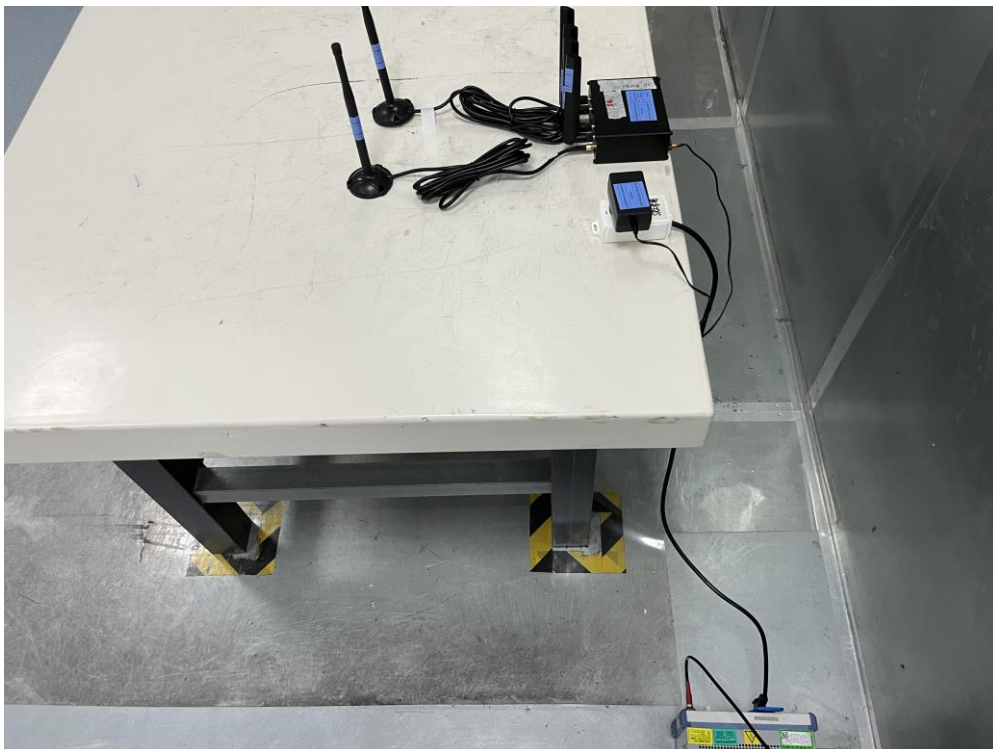

Test Setup Photograph

Description: Front View of Conducted Emission Test Setup for Power Port
Configuration: EUT + Wi-Fi Antenna #2

Description: Back View of Conducted Emission Test Setup for Power Port
Configuration: EUT + Wi-Fi Antenna #2

Description: Radiated Spurious Emission Test Setup for Below 1GHz
Worst Configuration: EUT + Wi-Fi Antenna #2

Description: Radiated Spurious Emission Test Setup for Above 1GHz
Configuration: EUT + Wi-Fi Antenna #1

Description: Radiated Spurious Emission Test Setup for Above 1GHz
Configuration: EUT + Wi-Fi Antenna #2

Description: Conducted Test Setup