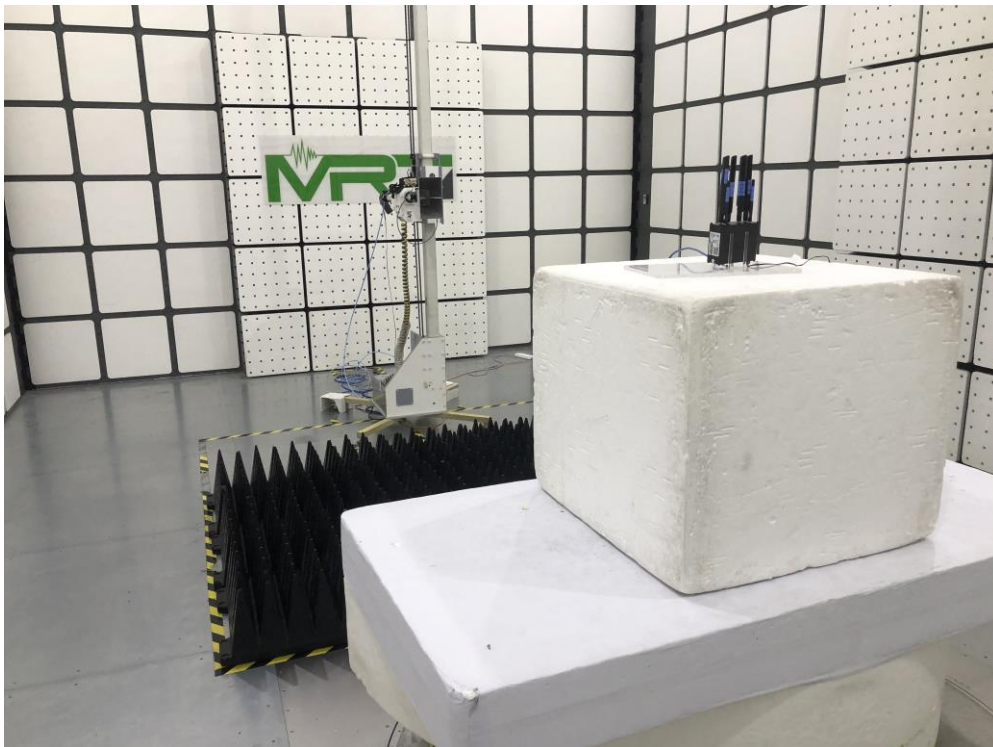

Test Setup Photograph

Description: Front View of Conducted Emission Test Setup for Power Port
Configuration: EUT + Wi-Fi Antenna #2

Description: Back View of Conducted Emission Test Setup for Power Port
Configuration: EUT + Wi-Fi Antenna #2

Description: Radiated Spurious Emission Test Setup for Below 1GHz
Worst Configuration: EUT + Wi-Fi Antenna #2

Description: Radiated Spurious Emission Test Setup for Above 1GHz
Configuration: EUT + Wi-Fi Antenna #1

Description: Radiated Spurious Emission Test Setup for Above 1GHz
Configuration: EUT + Wi-Fi Antenna #2

Description: Conducted Test Setup