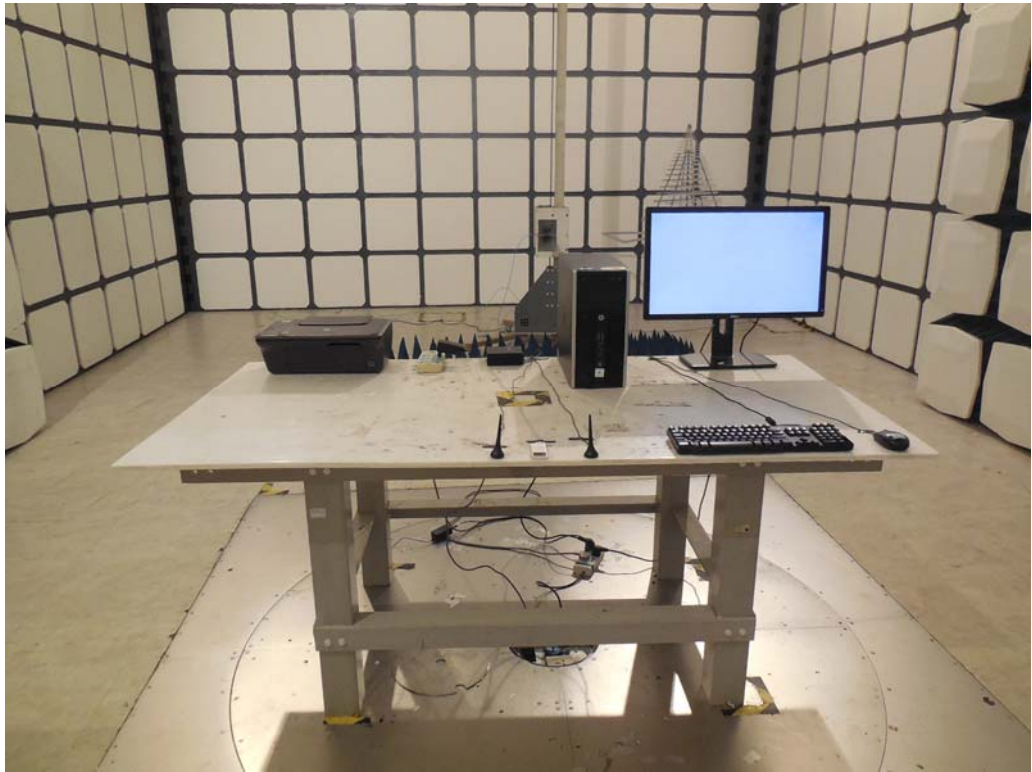

TEST SETUP PHOTOGRAPHS OF EUT

AC POWER LINE CONDUCTED EMISSION TEST

Front View

Rear View

RADEATED EMISSION TEST

Below 1GHz

Front View

Rear View

Above 1G

Front View

Rear View