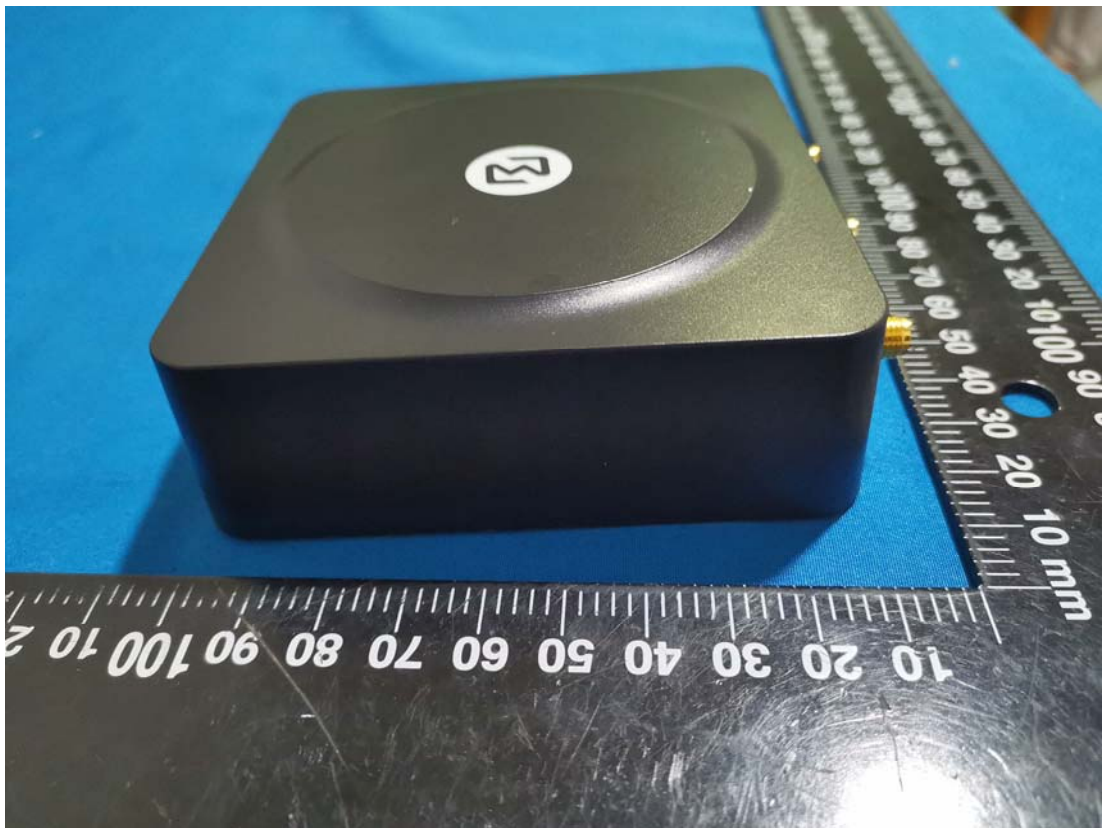

**EXHIBIT B - EUT EXTERNAL PHOTOGRAPHS**

R1511-4L-A05NA-A

WiFi Chain 0

R1511-4L-A05NA-B

WiFi Chain 0

**3E SWITCHING ADAPTER**

Model No: GQ24-120150-AX

Input: 100-240V ~ 50/60Hz 1.0A Max