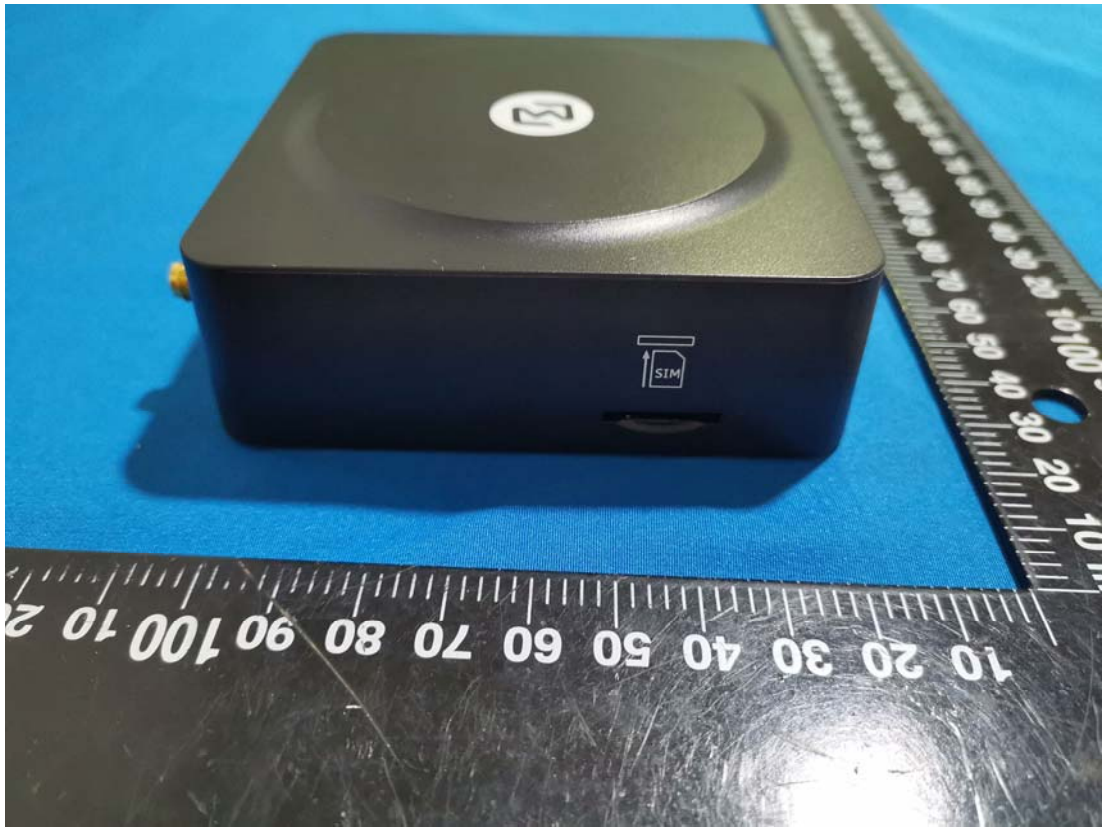

**EXHIBIT B - EUT EXTERNAL PHOTOGRAPHS**

R1511-4L-A05NA-A

WiFi Chain 0

R1511-4L-A05NA-B

WiFi Chain 0

**3E SWITCHING ADAPTER**

Model No: GQ24-120150-AX

Input: 100-240V ~ 50/60Hz 1.0A Max

Output: 12.0V  $\overline{\text{---}}$  1.5A 18.0W

I.T.E. POWER SUPPLY

Dong Guan City GangQi Electronic Co., Ltd

MADE IN CHINA

2007GQ