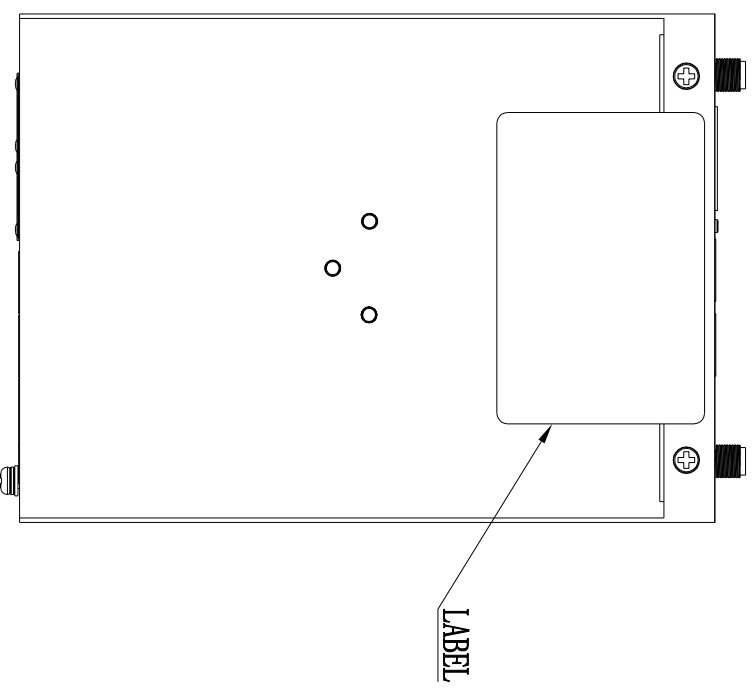

Front View

Rear View

Design			EG9012		RT004023JK-TZ		
Drafting			Outside View		Version No.	Scale	Weight
Checkout					V1.0.0		
Auditing			Material		Guangzhou Robustel Technologies Co., Limited		