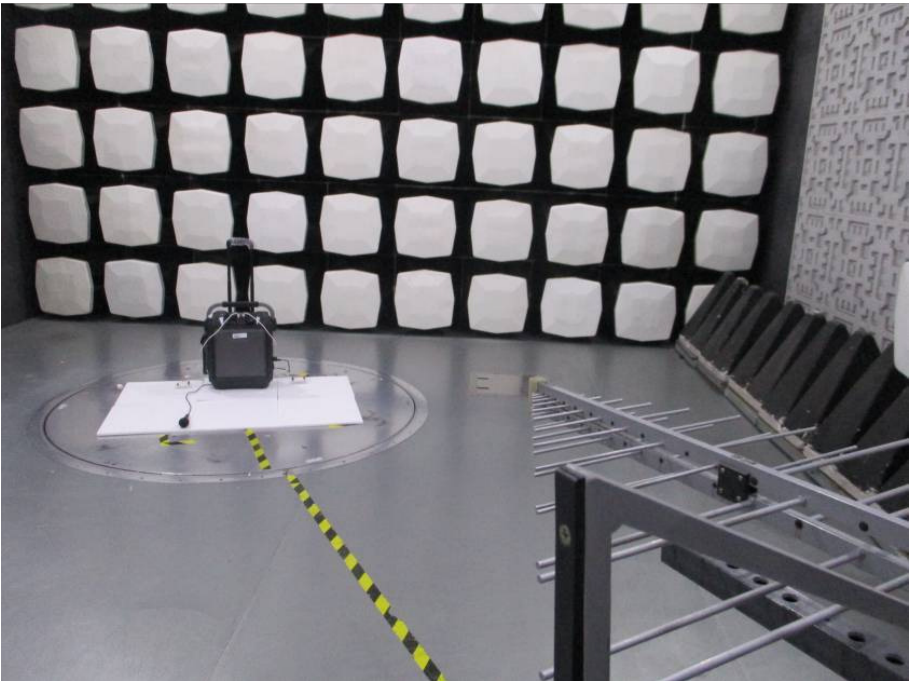

1 Photographs - EUT Test Setup

Test model No.: ROCKIN ROLLER 3(RR3)

1.1 Conducted Emission

1.2 Radiated Emission

1.3 Radiated Spurious Emission