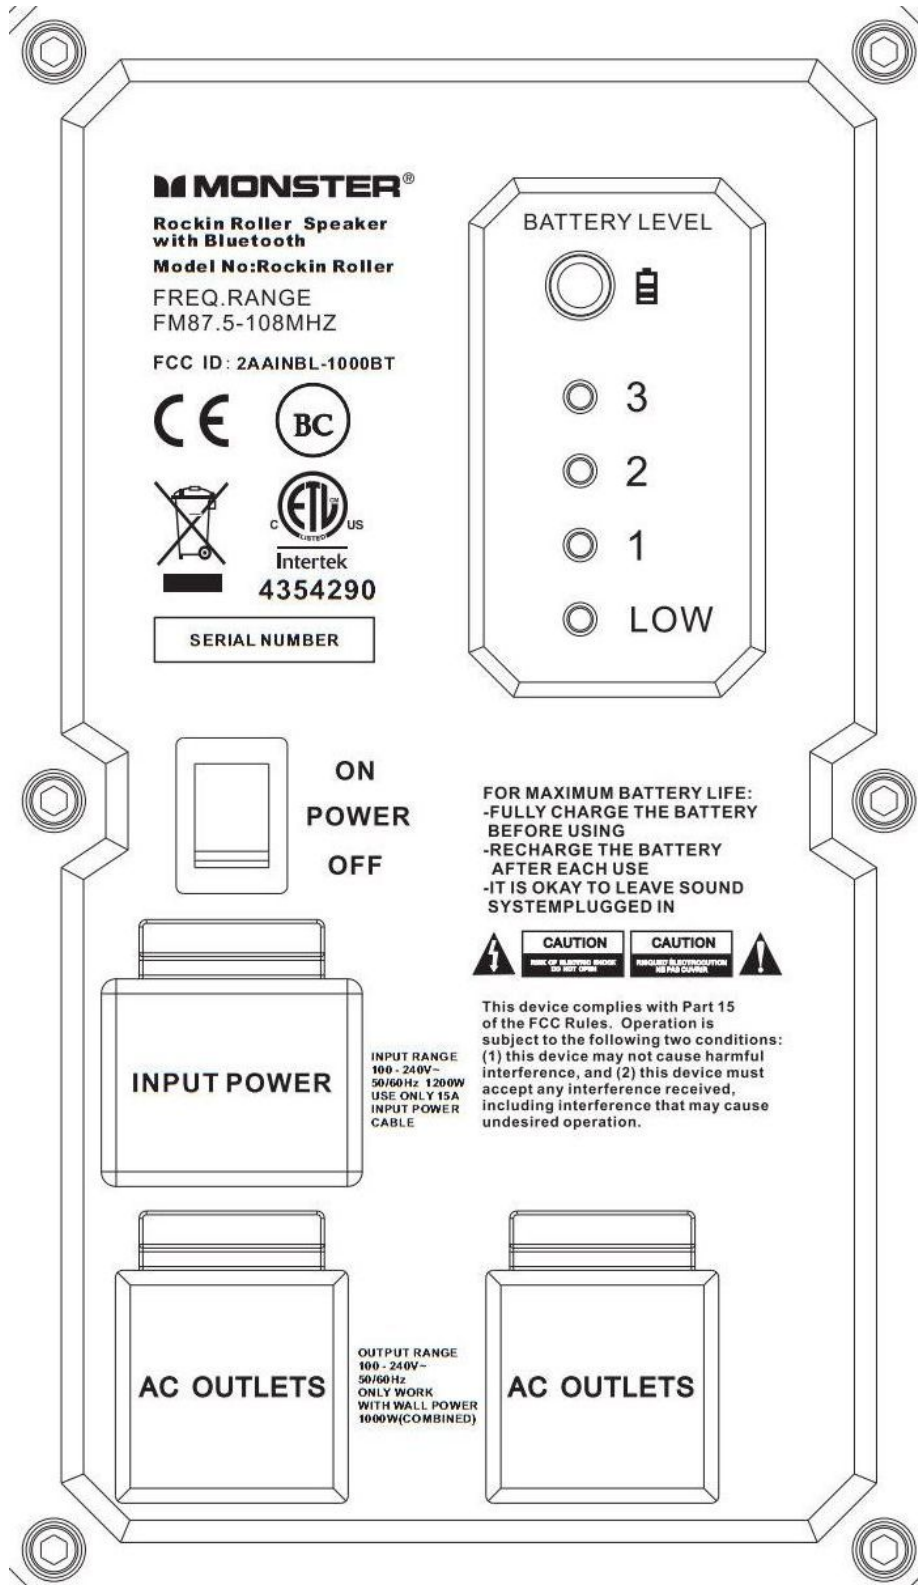

FCC ID Label

Label Location