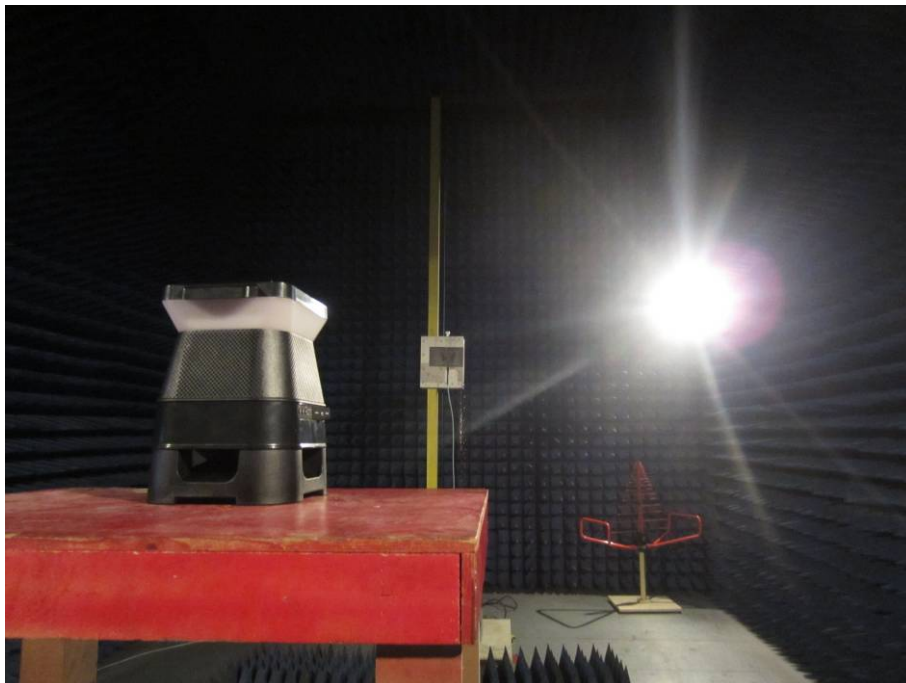

RADIATED EMISSION TEST SETUP (30 MHz to 1 GHz) FROM 1M-HEIGHT TEST TABLE

RADIATED EMISSION TEST SETUP (ABOVE 1 GHz) FROM 1.5M-HEIGHT TEST TABLE

AC POWER LINE CONDUCTED EMISSION

RADIO FREQUENCY