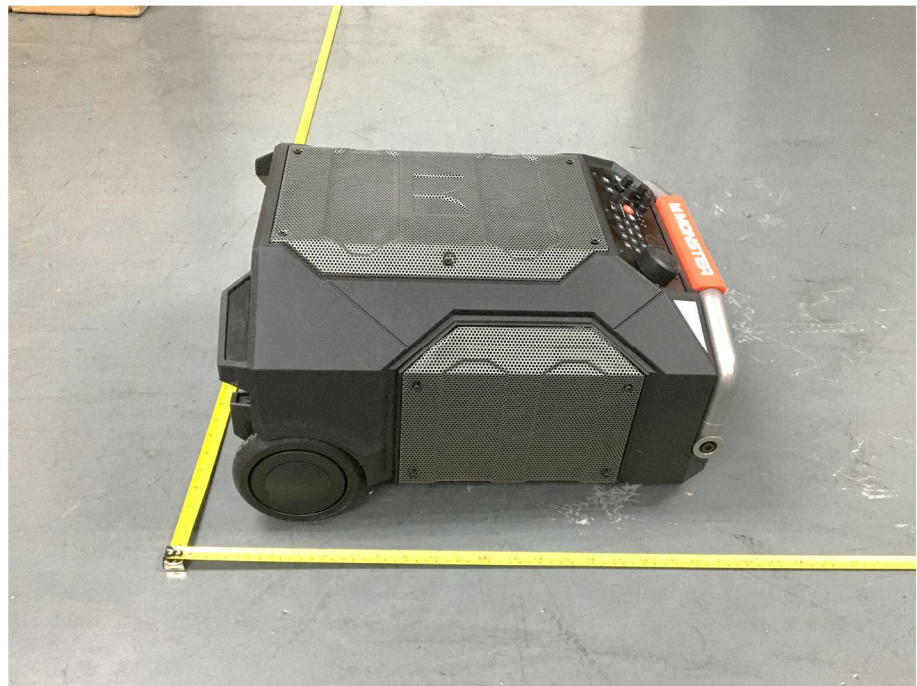

## EXHIBIT 2 - EUT EXTERNAL PHOTOGRAPHS

<p><b>EUT View 1</b></p>	 A top-down photograph of a black and orange portable speaker. The speaker is positioned on a grey floor. A yellow measuring tape is placed around the speaker to indicate its dimensions. To the right of the speaker, there are two black cables: one with a 3.5mm audio jack and another with a different connector. The speaker has a carrying handle on top and a control panel on the front.
<p><b>EUT View 2</b></p>	 A top-down photograph of the same portable speaker, similar to View 1. It is placed on a grey floor with a yellow measuring tape around it. This view shows the speaker from a slightly different angle, focusing more on the top handle and the front control panel.

EUT View 3

**EUT View 4**

**EUT View 5**

**EUT View 6**

**EUT View 7**