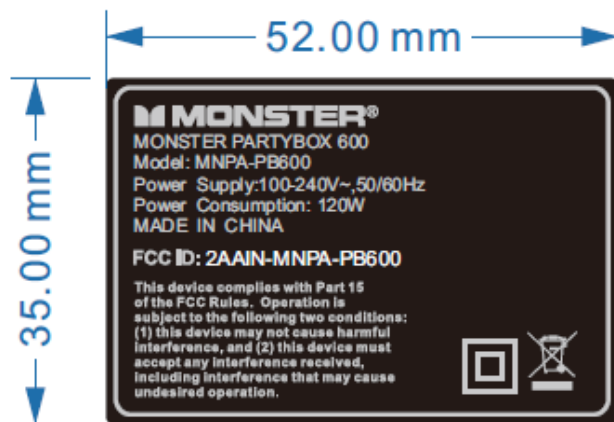

Label and Location

Size: L5.2cm*W3.5cm

Label Location

- Material: Tagboard
- Glue: adhesive sticker
- Font color: White
- Label color: Black