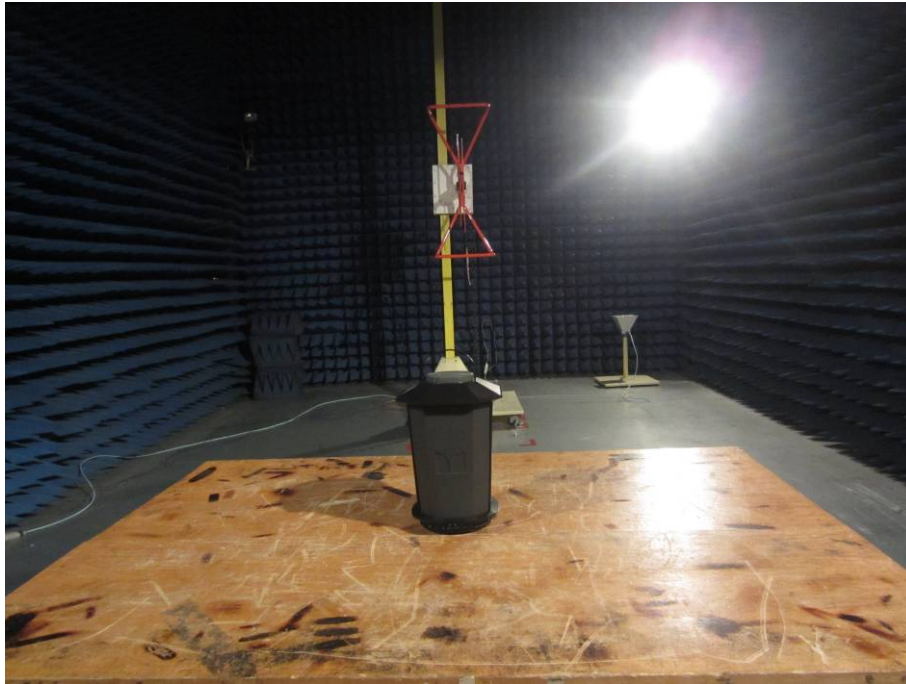

RADIATED EMISSION TEST SETUP (30 MHz to 1 GHz) FROM 1M-HEIGHT TEST TABLE

RADIATED EMISSION TEST SETUP (ABOVE 1 GHz) FROM 1.5M-HEIGHT TEST TABLE

AC POWER LINE CONDUCTED EMISSION

RADIO FREQUENCY