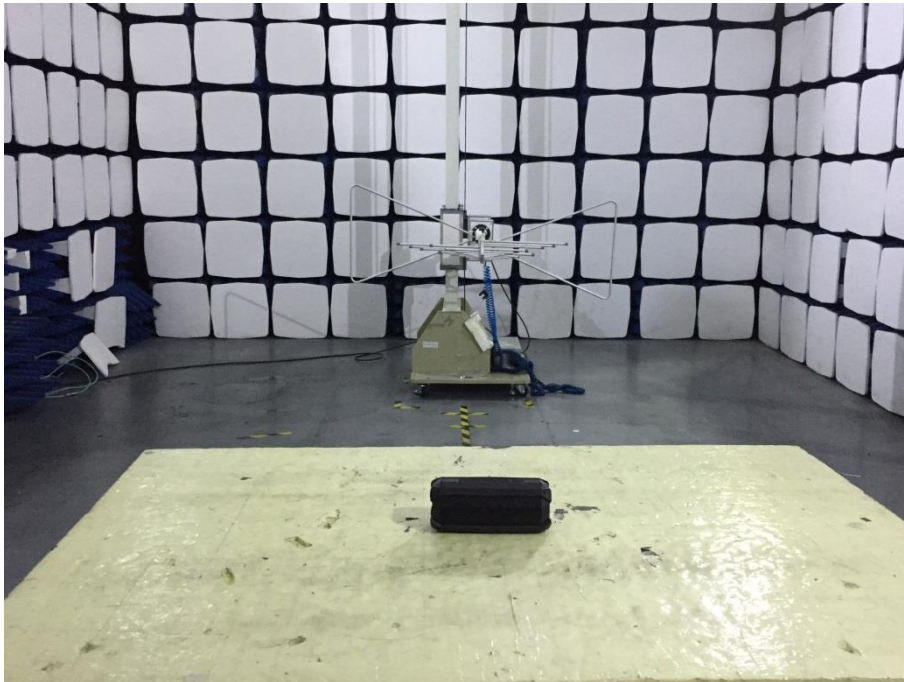

EXHIBIT 4 - TEST SETUP PHOTOGRAPHS

Conducted Emission Test Setup

Radiation Emission Test Setup (Below 30MHz)

Radiation Emission Test Setup (30MHz to 1GHz)

Radiation Emission Test Setup (1GHz to 18GHz)

Radiation Emission Test Setup (Above 18GHz)